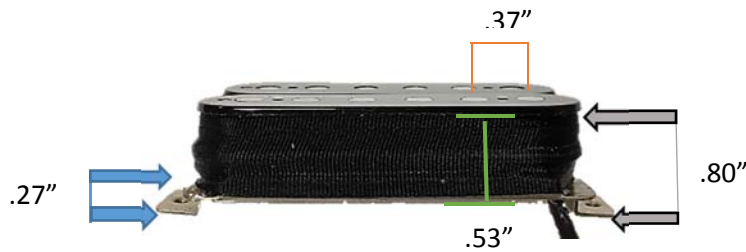

MM-1400 Pickup Dimensions

Made in the

 U.S.A

DCR \approx 16.0 MM-1400-Bridge

DCR \approx 9.95 MM-1400-Neck

Wiring: 4-conductor plus ground

Magnet: Ceramic V

Potted: Yes

Only available in black bobbin.

Made in the USA – 2018 Production.

(Includes some imported parts.)

Warranty

Limited warranty. Warranty is void if there has been any physical modification to the pickup, removing the tape from the pickup, changing the original wire set-up, or damaging the bottom plate in any way. Other restrictions may apply.