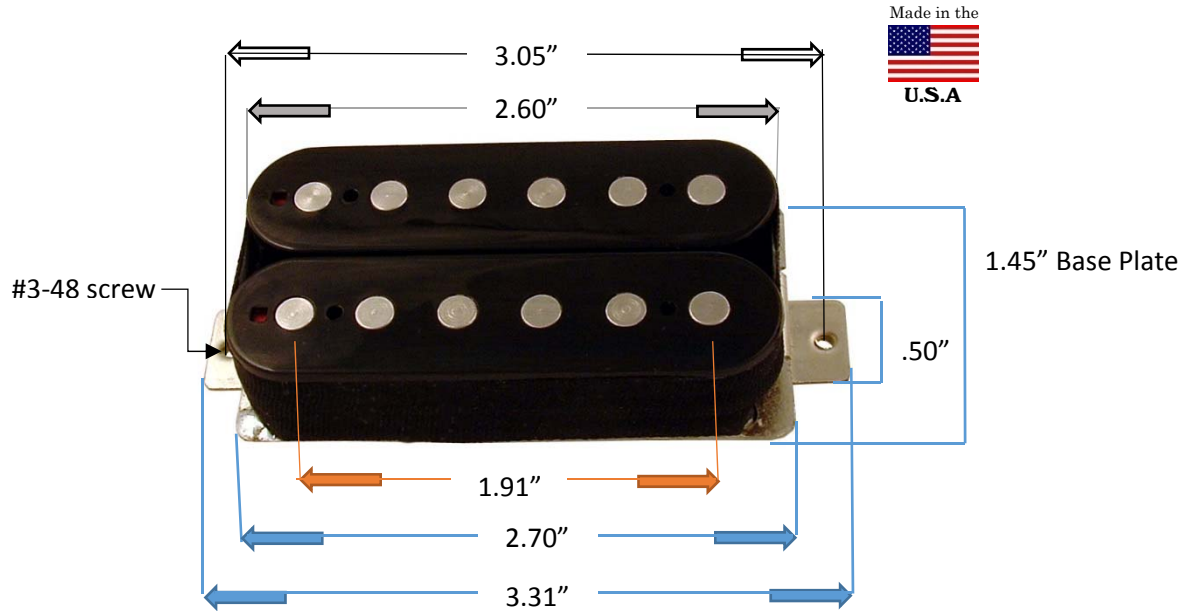

MM-1400 Pickup Dimensions

Made in the

 U.S.A

DCR \approx 16.0 MM-1400-Bridge

DCR \approx 9.95 MM-1400-Neck

Wiring: 4-conductor plus ground

Magnet: Ceramic V

Potted: Yes

Only available in black bobbin.

Made in the USA – 2018 Production.

(Includes some imported parts.)

Warranty

Limited warranty. Warranty is void if there has been any physical modification to the pickup, removing the tape from the pickup, changing the original wire set-up, or damaging the bottom plate in any way. Other restrictions may apply.