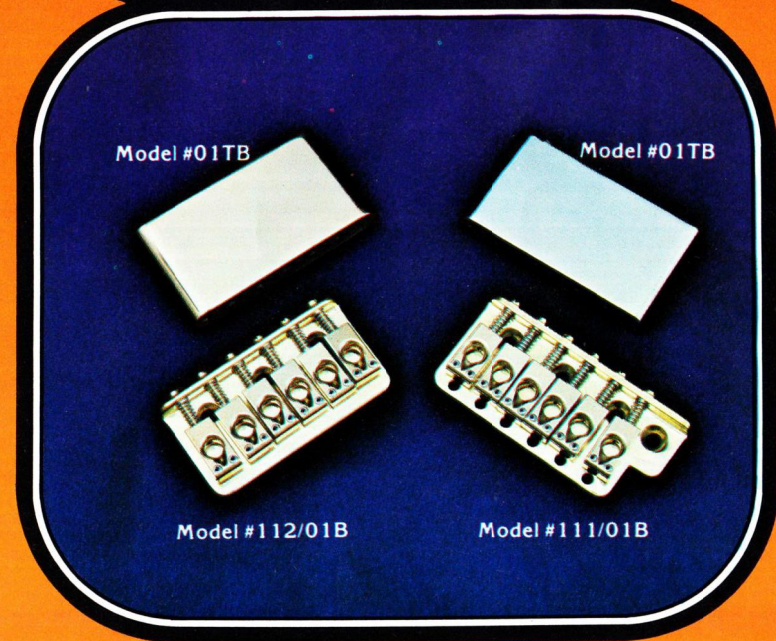

Hardware and Accessories