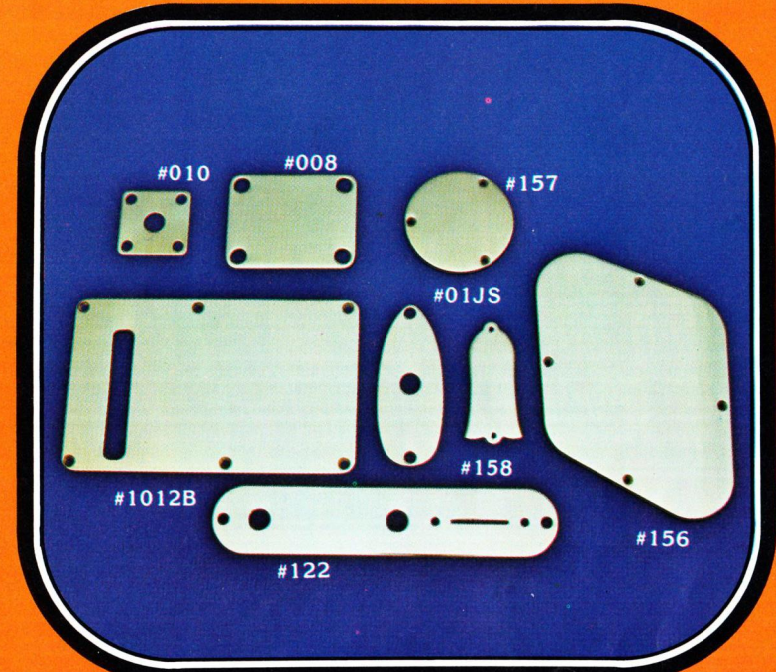

Hardware and Accessories