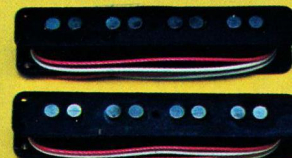

Mighty Mite

Model #1300
Distortion
Humbucking Pickup

Model #P110
Assembly

Model #P110
Assembly

Pickups Give You The "Edge"

Model #1800
Humbucking Pickup

Model
#1300
Distortion
Humbucking Pickup

Model
#1400
Vintage
Humbucking Pickup

Model
#1300
Distortion
Humbucking Pickup

Model #1700
Acoustic
Transducer
(Piezo Electric)

Model #1600 J. Bass

Model #1203
Tele (R.)

Model
#1100
Strat

Model
#1500
P. Bass

Model #1200
Tele (L.)

Mighty Mite Brass Bridges,