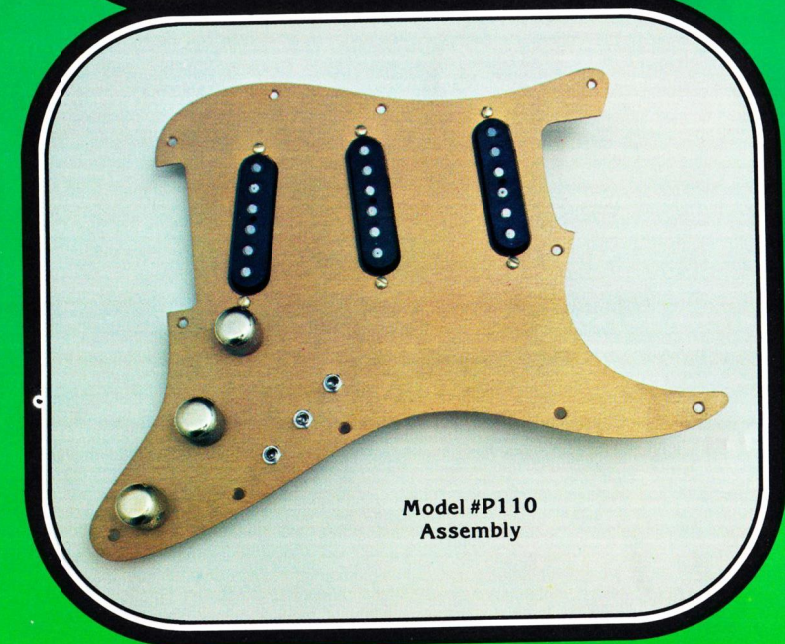

Model #P110
Assembly