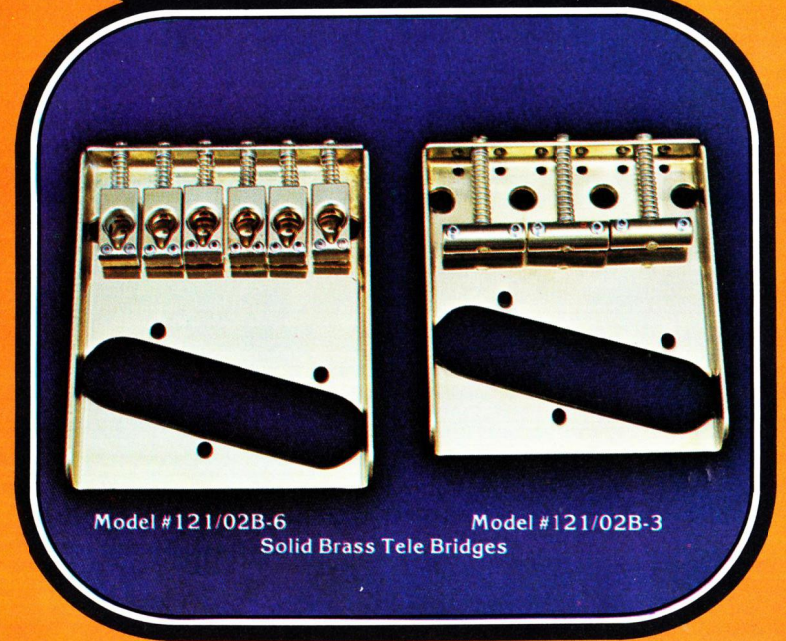

Model
#1300
Distortion
Humbucking Pickup

Model #1700
Acoustic
Transducer
(Piezo Electric)

Model #1600 J. Bass

Model #1203
Tele (R.)

Model
#1100
Strat

Model
#1500
P. Bass

Model #1200
Tele (L.)

Mighty Mite Brass Bridges,