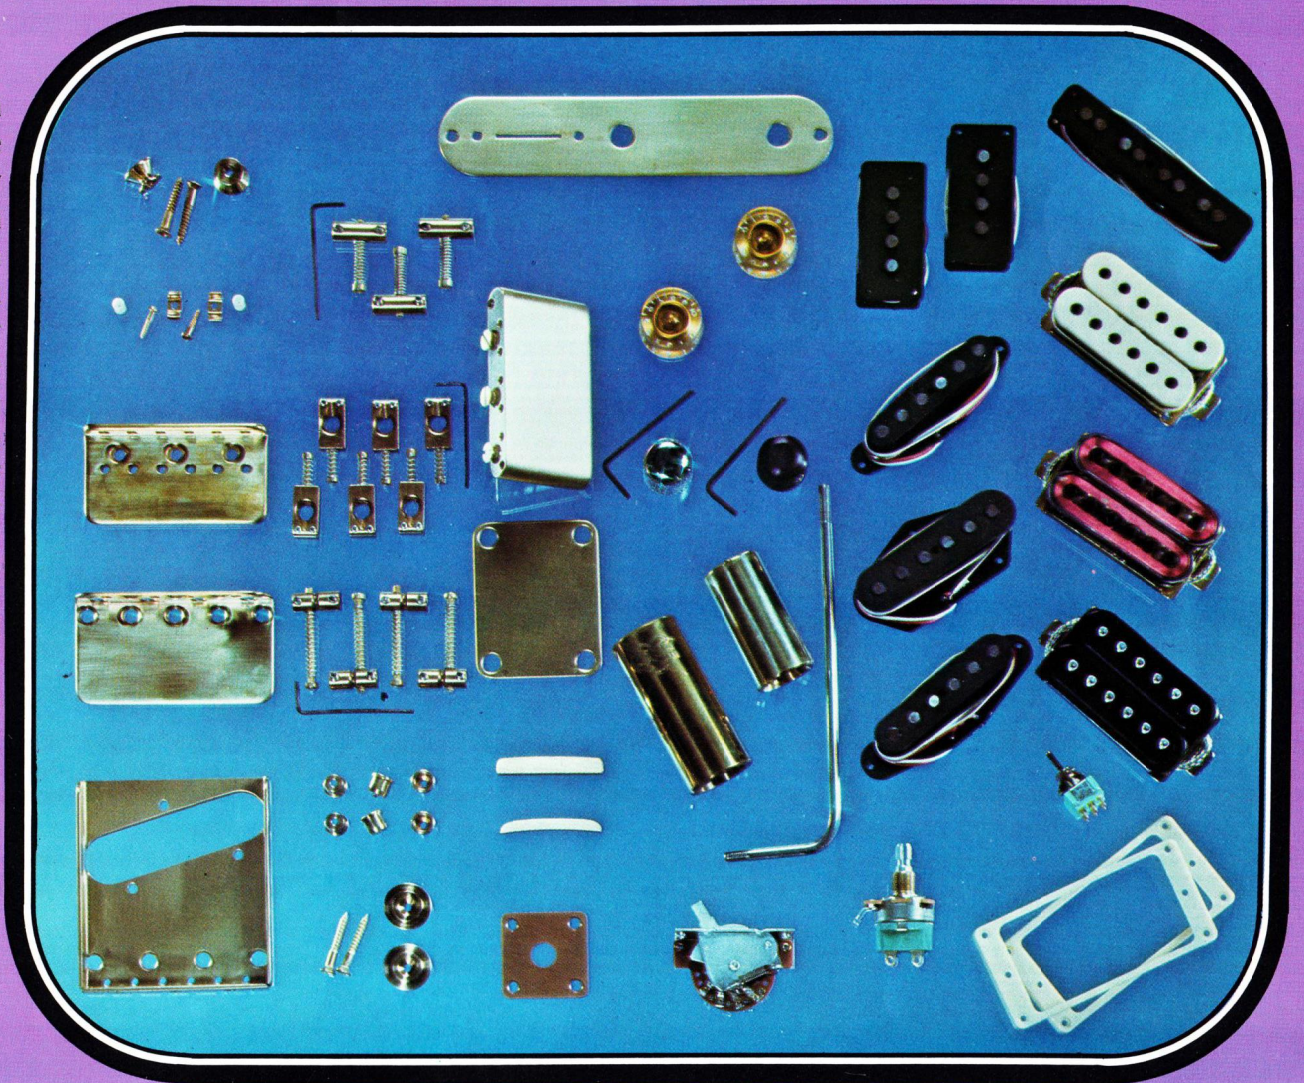

Straight From The Heart!

Mighty Mite Makes It Better!

The Mighty Mite company was founded in 1974 by professional musicians who were looking for an alternative to factory equipt guitars and basses. Our years of on the job experience led us to produce a complete line of great sounding and great looking replacement parts geared for today's demanding musicians. It is now possible to completely replace every part of your guitar or bass with Mighty Mite equipment for the look, feel and sound of custom instruments costing thousands of dollars. At Mighty Mite we are dedicated to quality, performance, reliability and the classic beauty that made us famous all over the world. We don't just make pickups, bridges and accessories. We make the best pickups, bridges and accessories. So, if what your looking for is custom looks, sound and feel, without paying a custom price, you owe it to yourself to check out Mighty Mite products. We've got what you want and it's all together at Mighty Mite...and that's straight from the Heart.

Mighty Mite

Model #1300
Distortion
Humbucking Pickup

Model #P110
Assembly

Model #P110
Assembly

Pickups Give You The "Edge"

Model #1800
Humbucking Pickup

Model
#1300
Distortion
Humbucking Pickup

Model
#1400
Vintage
Humbucking Pickup