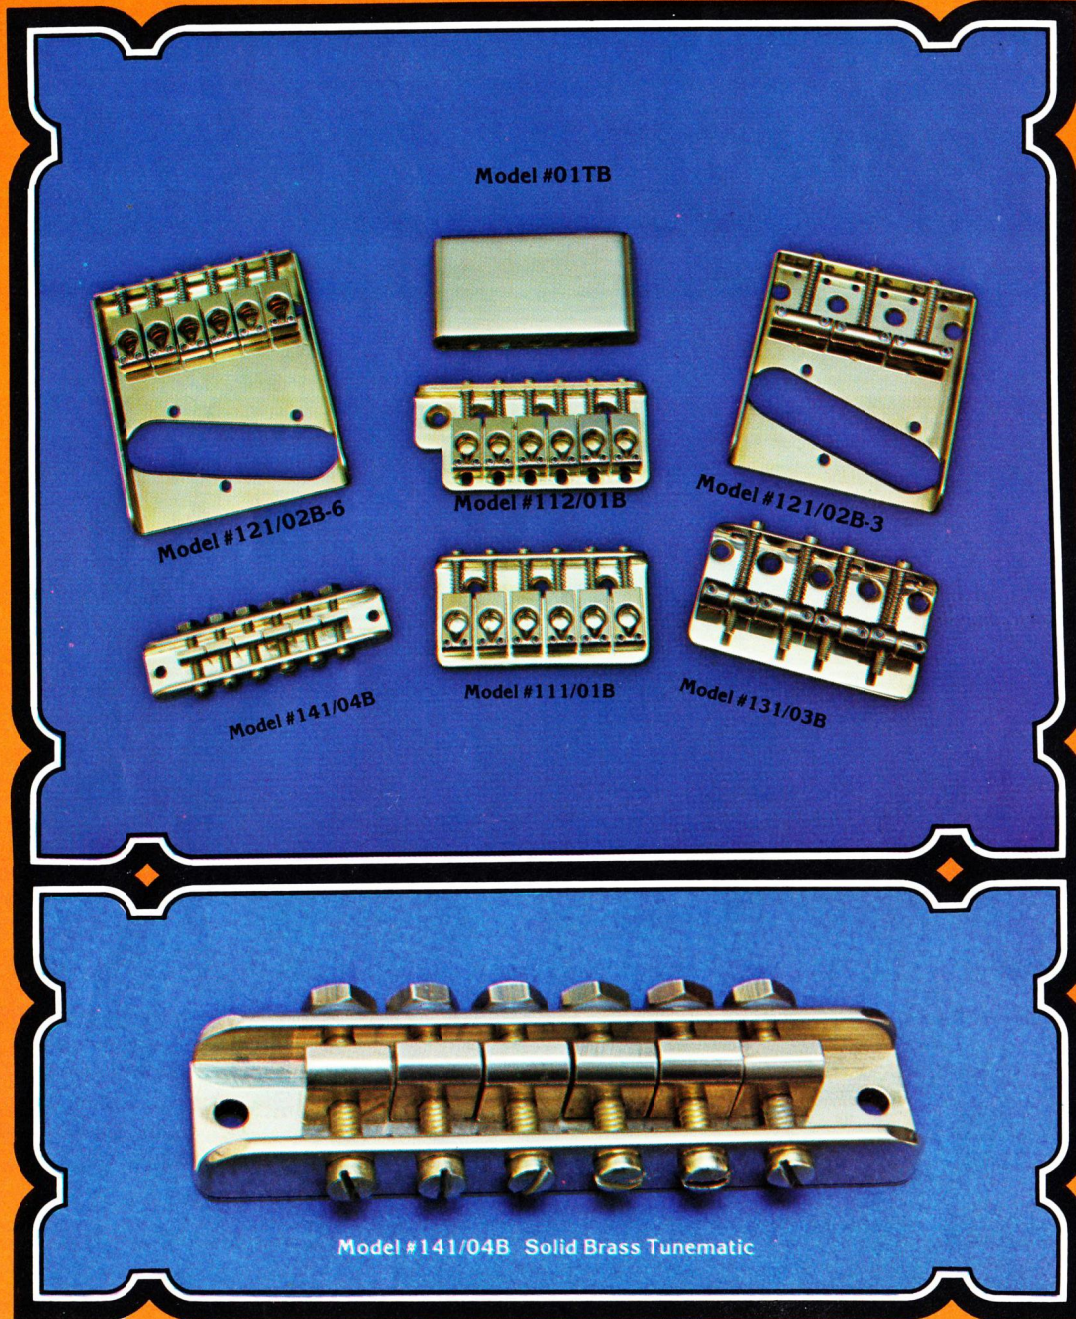

Model
#1300
Distortion
Humbucking Pickup

Model #1700
Acoustic
Transducer
(Piezo Electric)

Model #1600 J. Bass

Model #1203
Tele (R.)

Model
#1100
Strat

Model
#1500
P. Bass

Model #1200
Tele (L.)

Mighty Mite Brass Bridges,