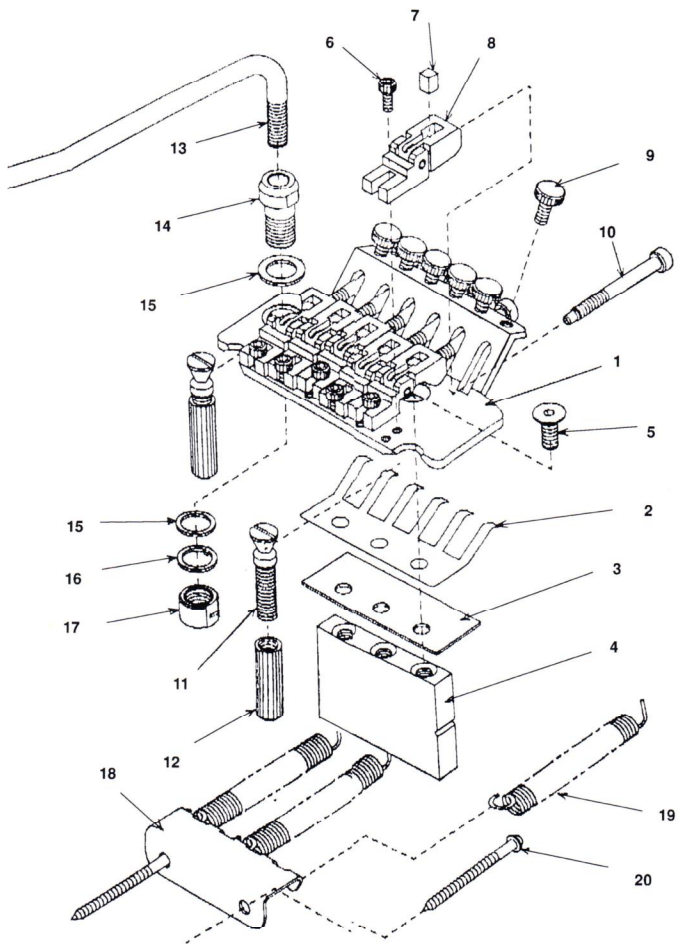

## PARTS FOR FLOYD ROSE® AND FLOYD ROSE® III LICENSED TREMOLO PARTS

Part No.	Reference No.	List Price
MM3000C	Base Plate Chrome ..... 1	\$12.45
MM3000G	Base Plate Gold ..... 1	16.56
MM3000B	Base Plate Black ..... 1	13.99
MM3100	Fine Tuner Adjustment Spring ..... 2	2.75
MM3200	Spring Holder Plate ..... 3	1.95
MM3300	Tremolo Block & Locking Screw .... 4/5	18.95
MM3500	Saddle Lock Down Screw (pkg 5) ..... 6	2.99
MM3600	String Holder Block (pkg 5) ..... 7	4.85
MM3700C	Bridge Saddle 1 & 6 Chrome ..... 8	18.50
MM3700G	Bridge Saddle 1 & 6 Gold ..... 8	19.50
MM3700B	Bridge Saddle 1 & 6 Black ..... 8	18.99
MM3701C	Bridge Saddle 2 & 5 Chrome ..... 8	18.50
MM3701G	Bridge Saddle 2 & 5 Gold ..... 8	19.50
MM3701B	Bridge Saddle 2 & 5 Black ..... 8	18.99
MM3702C	Bridge Saddle 3 & 4 Chrome ..... 8	18.50
MM3702G	Bridge Saddle 3 & 4 Gold ..... 8	19.50
MM3702B	Bridge Saddle 3 & 4 Black ..... 8	18.99
MM3800	Fine Tuner Screw (pkg 6) ..... 9	4.00
MM3900	String Holder Locking Bolt (2) ..... 10	3.00
MM4000	Stud & Stud Insert ..... 11/12	6.75
MM4100	Tremolo Arm Bushing G/B/C ..... 14	} 5.99
MM4100	Key Washer G/B/C ..... 15	
MM4100	Bottom Washer G/B/C ..... 16	
MM4100	Tremolo Arm Lock Nut G/B/C ..... 17	
MM4200	Spring Claw Hook ..... 18	2.99
MM4300	Tremolo Springs (pkg 5) ..... 19	8.99
MM4400	Tremolo Claw Hook Screw (10) ..... 20	4.50