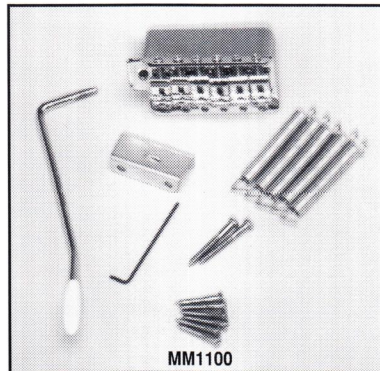

## SPEED KNOBS

Part No.	Description	List Price	Part No.	Description	List Price
MM500	3 Position Toggle Switch with Black Knob	\$11.50	MM900	Speed Knob - White (4 per package)	\$7.95
MM501	3 Position Toggle Switch with White Knob	11.50	MM902	Speed Knob - Black (4 per package)	7.95
MM502	5 Position Switch with Black Knob	12.50	MM904	Speed Knob - Gold (4 per package)	7.95
MM504	Knobs for 5-way Switch - Black (pkg of 50)	10.00	MM906	Metal Control Knob - Black with White Dot (3 per pkg)	8.95
MM506	Knobs for 5-way Switch - White (pkg of 50)	10.00	MM908	Metal Control Knob - Chrome without Dot (3 per pkg)	8.95

## TAIL PIECES

MM1104

MM1100

MM1108

Part No.	Description	List Price	Part No.	Description	List Price
MM1100	Strat <sup>®</sup> Style Vintage Tremolo - Chrome	\$30.00	MM1106	F. R. <sup>®</sup> Licensed Single locking - Chrome	\$99.95
MM1102	FULL ACTION II <sup>®</sup> , Floating units with studs, Chrome	35.00	MM1108	F. R. <sup>®</sup> Licensed Double locking - Black	169.95
MM1104	F. R. <sup>®</sup> Licensed Single locking - Black	109.95	MM1110	P. J. <sup>®</sup> Style Heavy Duty Professional Tailpiece - Black	<del>\$39.95</del>