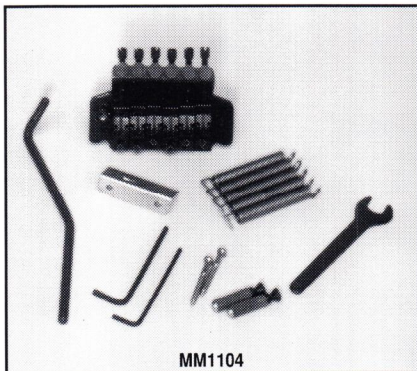

## PICKUP MOUNTING RINGS

Part No.	Description	List Price
MM300B	Pickup Mounting Rings for Double Coil Pickups 1 each for Neck position and Bridge position. Complete with Adjusting Screws and Springs. Black	\$3.99
MM300CR	Same as MM300B but cream color	3.99

## CONTROL POTS

Part No.	Description	List Price
MM700	250K Control Pot	\$4.00
MM702	500K Control Pot	4.00

## SPEED KNOBS

Part No.	Description	List Price	Part No.	Description	List Price
MM500	3 Position Toggle Switch with Black Knob	\$11.50	MM900	Speed Knob - White (4 per package)	\$7.95
MM501	3 Position Toggle Switch with White Knob	11.50	MM902	Speed Knob - Black (4 per package)	7.95
MM502	5 Position Switch with Black Knob	12.50	MM904	Speed Knob - Gold (4 per package)	7.95
MM504	Knobs for 5-way Switch - Black (pkg of 50)	10.00	MM906	Metal Control Knob - Black with White Dot (3 per pkg)	8.95
MM506	Knobs for 5-way Switch - White (pkg of 50)	10.00	MM908	Metal Control Knob - Chrome without Dot (3 per pkg)	8.95

## TAIL PIECES

MM1104

MM1100

MM1108

Part No.	Description	List Price	Part No.	Description	List Price
MM1100	Strat <sup>®</sup> Style Vintage Tremolo - Chrome	\$30.00	MM1106	F. R. <sup>®</sup> Licensed Single locking - Chrome	\$99.95
MM1102	FULL ACTION II <sup>®</sup> , Floating units with studs, Chrome	35.00	MM1108	F. R. <sup>®</sup> Licensed Double locking - Black	169.95
MM1104	F. R. <sup>®</sup> Licensed Single locking - Black	109.95	MM1110	P. J. <sup>®</sup> Style Heavy Duty Professional Tailpiece - Black	<del>\$39.95</del>