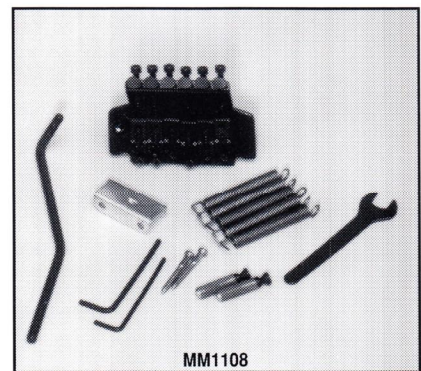

## PICKUP MOUNTING RINGS

Part No.	Description	List Price
MM300B	Pickup Mounting Rings for Double Coil Pickups 1 each for Neck position and Bridge position. Complete with Adjusting Screws and Springs. Black	\$3.99
MM300CR	Same as MM300B but cream color	3.99

## SPEED KNOBS

Part No.	Description	List Price	Part No.	Description	List Price
MM500	3 Position Toggle Switch with Black Knob	\$11.50	MM900	Speed Knob - White (4 per package)	\$7.95
MM501	3 Position Toggle Switch with White Knob	11.50	MM902	Speed Knob - Black (4 per package)	7.95
MM502	5 Position Switch with Black Knob	12.50	MM904	Speed Knob - Gold (4 per package)	7.95
MM504	Knobs for 5-way Switch - Black (pkg of 50)	10.00	MM906	Metal Control Knob - Black with White Dot (3 per pkg)	8.95
MM506	Knobs for 5-way Switch - White (pkg of 50)	10.00	MM908	Metal Control Knob - Chrome without Dot (3 per pkg)	8.95

## TAIL PIECES

MM1104

MM1100

MM1108

Part No.	Description	List Price	Part No.	Description	List Price
MM1100	Strat <sup>®</sup> Style Vintage Tremolo - Chrome	\$30.00	MM1106	F. R. <sup>®</sup> Licensed Single locking - Chrome	\$99.95
MM1102	FULL ACTION II <sup>®</sup> , Floating units with studs, Chrome	35.00	MM1108	F. R. <sup>®</sup> Licensed Double locking - Black	169.95
MM1104	F. R. <sup>®</sup> Licensed Single locking - Black	109.95	MM1110	P. J. <sup>®</sup> Style Heavy Duty Professional Tailpiece - Black	<del>\$39.95</del>