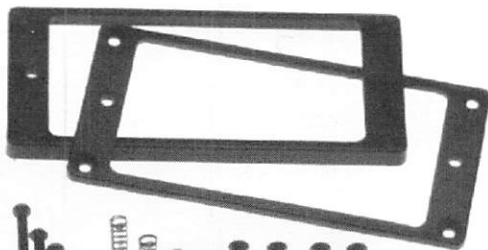

MM300B

MOUNTING RINGS

MM300B Pickup Mounting Rings for Double Coil Pickups each for Neck position and Bridge position. Complete with Adjusting Screws and Springs. Color: Black 3.99

MM300CR Same as MM300B - Cream 3.99

TREMOLO ARMS

MM1300 Tremolo Arm for Floyd Rose® - Black 6.95

MM1302 Tremolo Arm for Floyd Rose® Strat® style, with White knob 2.69

MM1304 Tremolo Arm for Floyd Rose® Strat® style, with Black knob 3.48

MM1306B Tremolo Arm for Floyd Rose® II, with Bushing - Black 8.95

MM1306C Tremolo Arm for Floyd Rose® II, with Bushing - Chrome 8.95

LOCKING NUTS

MM1500 Locking Nut, Complete Set w/ Allen Wrench - Chrome 41.5mm 20.98

MM1502 Locking Nut, Complete Set w/ Allen Wrench - Black 41.5mm 20.99

ALLEN WRENCHES

MM1700 Allen Wrenches, 3 sizes, in Plastic Pouch 2.50

MM1701 Allen Wrench, 4mm 0.23

BRIDGE PINS AND END PINS

MM2300 7 Bridge Pins, White with Black Dot and 1 White End Pin 2.00

MM2302 7 Bridge Pins, Black with White Dot and 1 Black End Pin 2.00

MM2304 7 Bridge Pins, Cream with Black Dot and 1 Cream End Pin 2.00