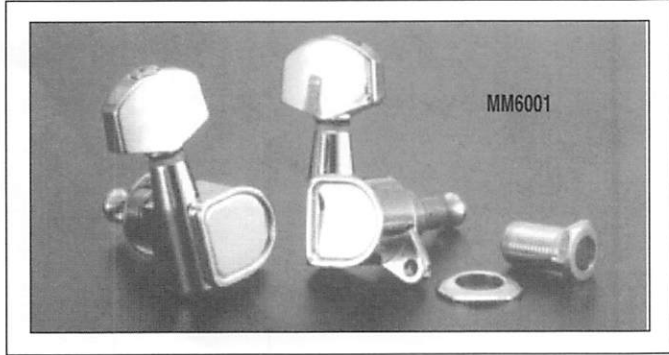

MACHINE HEADS

MACHINE HEADS

MM6000C	3 + 3 Set of 6 pieces, Single Screw flange. Chrome	28.95
MM6000B	3 + 3 Set of 6 pieces, Single Screw flange. Black	35.95
MM6000G	3 + 3 Set of 6 pieces, Single Screw flange. Gold	28.95
MM6001C	Mini button, 6-left, with offset screw flange.	28.95
MM6002C	Screwless mounting, mini button, 6-left. Chrome	28.95
MM6002B	Screwless mounting, mini button, 6-left. Black	35.95
MM6002G	Screwless mounting, mini button, 6-left. Gold	35.95
MM6003C	Venetian Button Style, 3 + 3 Set of 6 pieces. Chrome	28.95
MM6003G	Venetian Button Style, 3 + 3 Set of 6 pieces. Gold	35.95
MM6004C	3 + 3 Individual set of 6 pieces. Chrome	16.95
MM6004CL	3 + 3 Individual set of 6 pieces, for steel strings. Chrome	16.95
MM6005C	Butterfly pearloid button, lyra style and nylon rollers. Nickel Plate	11.95
MM6005G	Butterfly pearloid button, lyra style and nylon rollers. Gold Plate	11.95
MM6006G	Handmade pearloid button, adjustable tension, engraved lyra plate, Black worm screws, premium gold plating, and nylon rollers. Gold	39.95
MM6007C	12-string, Mini button, chrome plate, 2 pieces, 6 + 6 set. Chrome	23.95
MM6008C	Electric bass style, open gear, 1/2" dia. slotted post with bushing, 20:1 gear ratio, 4-in-line, 2-piece set. Chrome	39.95