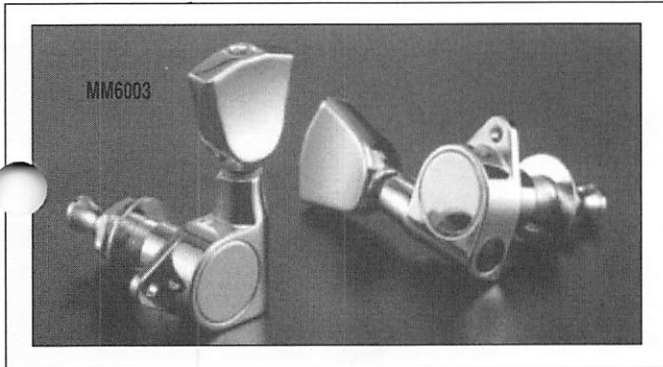

MACHINE HEADS

MACHINE HEADS

MM6000C	3 + 3 Set of 6 pieces, Single Screw flange. Chrome	28.95
MM6000B	3 + 3 Set of 6 pieces, Single Screw flange. Black	35.95
MM6000G	3 + 3 Set of 6 pieces, Single Screw flange. Gold	28.95
MM6001C	Mini button, 6-left, with offset screw flange.	28.95
MM6002C	Screwless mounting, mini button, 6-left. Chrome	28.95
MM6002B	Screwless mounting, mini button, 6-left. Black	35.95
MM6002G	Screwless mounting, mini button, 6-left. Gold	35.95
MM6003C	Venetian Button Style, 3 + 3 Set of 6 pieces. Chrome	28.95
MM6003G	Venetian Button Style, 3 + 3 Set of 6 pieces. Gold	35.95
MM6004C	3 + 3 Individual set of 6 pieces. Chrome	16.95
MM6004CL	3 + 3 Individual set of 6 pieces, for steel strings. Chrome	16.95
MM6005C	Butterfly pearloid button, lyra style and nylon rollers. Nickel Plate	11.95
MM6005G	Butterfly pearloid button, lyra style and nylon rollers. Gold Plate	11.95
MM6006G	Handmade pearloid button, adjustable tension, engraved lyra plate, Black worm screws, premium gold plating, and nylon rollers. Gold	39.95
MM6007C	12-string, Mini button, chrome plate, 2 pieces, 6 + 6 set. Chrome	23.95
MM6008C	Electric bass style, open gear, 1/2" dia. slotted post with bushing, 20:1 gear ratio, 4-in-line, 2-piece set. Chrome	39.95