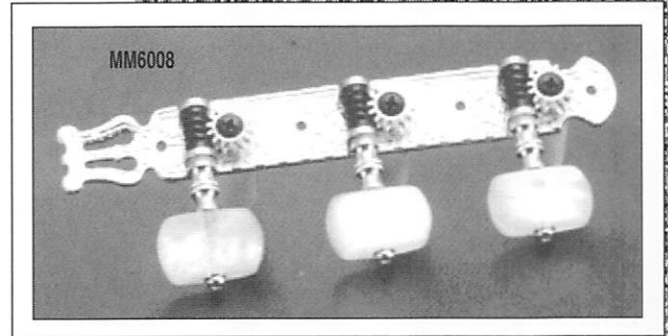

MACHINE HEADS

MACHINE HEADS

MM6000C	3 + 3 Set of 6 pieces, Single Screw flange. Chrome	28.95
MM6000B	3 + 3 Set of 6 pieces, Single Screw flange. Black	35.95
MM6000G	3 + 3 Set of 6 pieces, Single Screw flange. Gold	28.95
MM6001C	Mini button, 6-left, with offset screw flange.	28.95
MM6002C	Screwless mounting, mini button, 6-left. Chrome	28.95
MM6002B	Screwless mounting, mini button, 6-left. Black	35.95
MM6002G	Screwless mounting, mini button, 6-left. Gold	35.95
MM6003C	Venetian Button Style, 3 + 3 Set of 6 pieces. Chrome	28.95
MM6003G	Venetian Button Style, 3 + 3 Set of 6 pieces. Gold	35.95
MM6004C	3 + 3 Individual set of 6 pieces. Chrome	16.95
MM6004CL	3 + 3 Individual set of 6 pieces, for steel strings. Chrome	16.95
MM6005C	Butterfly pearloid button, lyra style and nylon rollers. Nickel Plate	11.95
MM6005G	Butterfly pearloid button, lyra style and nylon rollers. Gold Plate	11.95
MM6006G	Handmade pearloid button, adjustable tension, engraved lyra plate, Black worm screws, premium gold plating, and nylon rollers. Gold	39.95
MM6007C	12-string, Mini button, chrome plate, 2 pieces, 6 + 6 set. Chrome	23.95
MM6008C	Electric bass style, open gear, 1/2" dia. slotted post with bushing, 20:1 gear ratio, 4-in-line, 2-piece set. Chrome	39.95