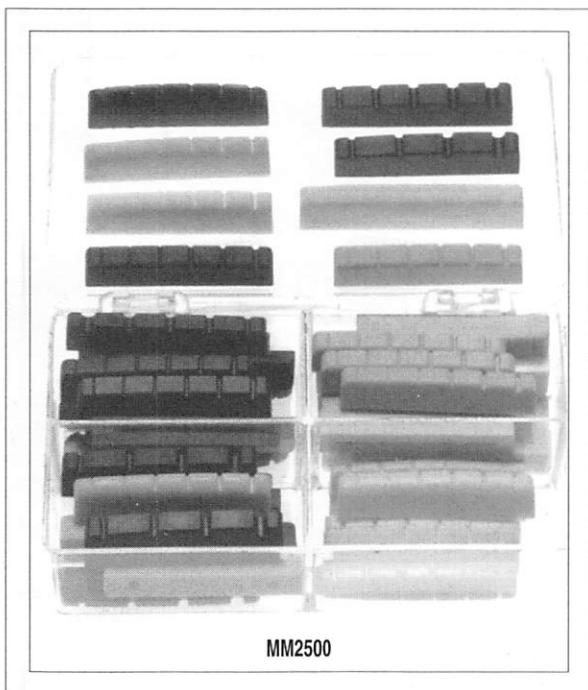

GUITAR HARDWARE

SWITCHES

MM500	3 Position Toggle Switch with Black Knob	11.50
MM501	3 Position Toggle Switch with White Knob	11.50
MM502	5 Position Switch with Black Knob	12.50
MM503	5 Way Select Switch with Black Knob	12.50
MM504	Knobs for 5 - way Switch - Black (pkg of 20)	10.00
MM506	Knobs for 5 - way Switch - White (pkg of 20)	10.00
MM508	Knobs for 3 Position Toggle - Black (pkg of 20)	6.95
MM510	Knobs for 3 Position Toggle - White (pkg of 20)	6.95
MM514	Knobs for 5 - way Select - Black (pkg of 20)	6.95
MM516	Knobs for 5 - way Select - White (pkg of 20)	6.95
MM518	Mini Toggle Switch	5.95

CONTROL POTS

MM700	250K Control Pot-dime size	4.00
MM702	500K Control Pot-dime size	4.00
MM704	Push - Pull, A500K	9.95
MM706	Push - Pull, B500K	9.95
MM710	B500K Control Pot - Quarter size	3.50
MM712	D500K Control Pot - Quarter size	3.50

SPEED KNOBS

MM900	Speed Knob, Gibson® style - White (4 per package)	7.95
MM902	Speed Knob, Gibson® style - Black (4 per package)	7.95
MM904	Speed Knob, Gibson® style - Gold (4 per package)	7.95
MM906	Metal Dome Control Knob, Fender® style - Black (3 per pkg)	8.95
MM908	Metal Dome Control Knob, Fender® style - Chrome (3 per pkg)	8.95
MM910	Control Knob, Strat® Style, White, W/Gold Numbers - Volume	3.95
MM912	Control Knob, Strat® Style, White, W/Gold Numbers - Tone	3.95
MM914	Control Knob, Strat® Style, Volume - Black	4.95
MM916	Control Knob, Strat® Style, Volume - White	4.95
MM918	Control Knob, Strat® Style, Tone - Black	4.95
MM920	Control Knob, Strat® Style, Tone - White	4.95

STRING NUTS

MM2500	50 Assorted String Nuts in Display Box Contains Electric Guitar - Cream color and Graphite Electric Bass - 4 string and 5 string. Acoustic Guitar - Black, White and Cream Classic Guitar - Black and White	49.50