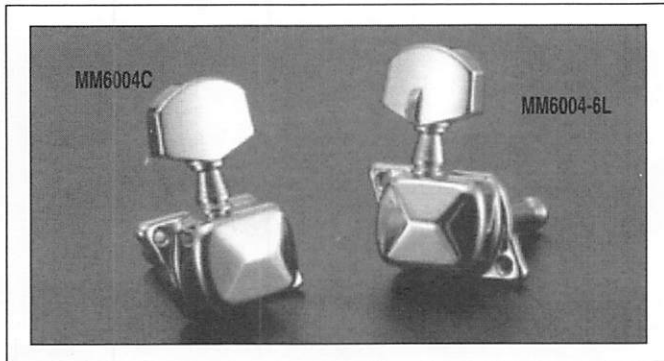

MACHINE HEADS

MACHINE HEADS

MM6000C	3 + 3 Set of 6 pieces, Single Screw flange. Chrome	28.95
MM6000B	3 + 3 Set of 6 pieces, Single Screw flange. Black	35.95
MM6000G	3 + 3 Set of 6 pieces, Single Screw flange. Gold	28.95
MM6001C	Mini button, 6-left, with offset screw flange.	28.95
MM6002C	Screwless mounting, mini button, 6-left. Chrome	28.95
MM6002B	Screwless mounting, mini button, 6-left. Black	35.95
MM6002G	Screwless mounting, mini button, 6-left. Gold	35.95
MM6003C	Venetian Button Style, 3 + 3 Set of 6 pieces. Chrome	28.95
MM6003G	Venetian Button Style, 3 + 3 Set of 6 pieces. Gold	35.95
MM6004C	3 + 3 Individual set of 6 pieces. Chrome	16.95
MM6004CL	3 + 3 Individual set of 6 pieces, for steel strings. Chrome	16.95
MM6005C	Butterfly pearloid button, lyra style and nylon rollers. Nickel Plate	11.95
MM6005G	Butterfly pearloid button, lyra style and nylon rollers. Gold Plate	11.95
MM6006G	Handmade pearloid button, adjustable tension, engraved lyra plate, Black worm screws, premium gold plating, and nylon rollers. Gold	39.95
MM6007C	12-string, Mini button, chrome plate, 2 pieces, 6 + 6 set. Chrome	23.95
MM6008C	Electric bass style, open gear, 1/2" dia. slotted post with bushing, 20:1 gear ratio, 4-in-line, 2-piece set. Chrome	39.95