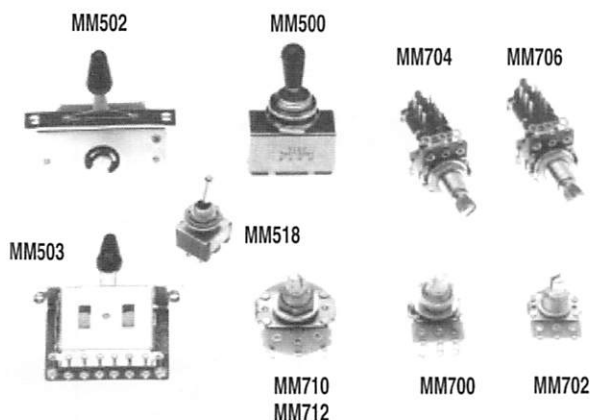

GUITAR HARDWARE

SWITCHES

MM500	3 Position Toggle Switch with Black Knob	11.50
MM501	3 Position Toggle Switch with White Knob	11.50
MM502	5 Position Switch with Black Knob	12.50
MM503	5 Way Select Switch with Black Knob	12.50
MM504	Knobs for 5 - way Switch - Black (pkg of 20)	10.00
MM506	Knobs for 5 - way Switch - White (pkg of 20)	10.00
MM508	Knobs for 3 Position Toggle - Black (pkg of 20)	6.95
MM510	Knobs for 3 Position Toggle - White (pkg of 20)	6.95
MM514	Knobs for 5 - way Select - Black (pkg of 20)	6.95
MM516	Knobs for 5 - way Select - White (pkg of 20)	6.95
MM518	Mini Toggle Switch	5.95

CONTROL POTS

MM700	250K Control Pot-dime size	4.00
MM702	500K Control Pot-dime size	4.00
MM704	Push - Pull, A500K	9.95
MM706	Push - Pull, B500K	9.95
MM710	B500K Control Pot - Quarter size	3.50
MM712	D500K Control Pot - Quarter size	3.50

SPEED KNOBS

MM900	Speed Knob, Gibson® style - White (4 per package)	7.95
MM902	Speed Knob, Gibson® style - Black (4 per package)	7.95
MM904	Speed Knob, Gibson® style - Gold (4 per package)	7.95
MM906	Metal Dome Control Knob, Fender® style - Black (3 per pkg)	8.95
MM908	Metal Dome Control Knob, Fender® style - Chrome (3 per pkg)	8.95
MM910	Control Knob, Strat® Style, White, W/Gold Numbers - Volume	3.95
MM912	Control Knob, Strat® Style, White, W/Gold Numbers - Tone	3.95
MM914	Control Knob, Strat® Style, Volume - Black	4.95
MM916	Control Knob, Strat® Style, Volume - White	4.95
MM918	Control Knob, Strat® Style, Tone - Black	4.95
MM920	Control Knob, Strat® Style, Tone - White	4.95

STRING NUTS

MM2500	50 Assorted String Nuts in Display Box Contains Electric Guitar - Cream color and Graphite Electric Bass - 4 string and 5 string. Acoustic Guitar - Black, White and Cream Classic Guitar - Black and White	49.50