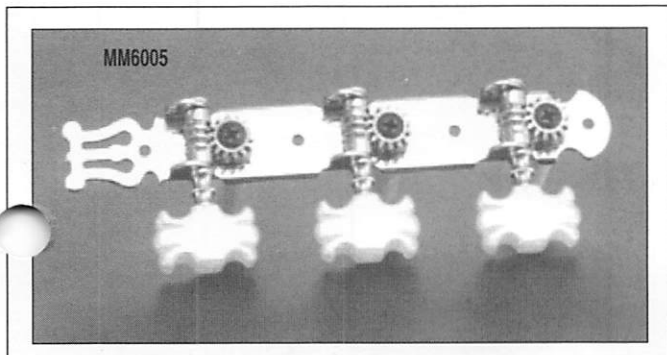

MACHINE HEADS

MACHINE HEADS

MM6000C	3 + 3 Set of 6 pieces, Single Screw flange. Chrome	28.95
MM6000B	3 + 3 Set of 6 pieces, Single Screw flange. Black	35.95
MM6000G	3 + 3 Set of 6 pieces, Single Screw flange. Gold	28.95
MM6001C	Mini button, 6-left, with offset screw flange.	28.95
MM6002C	Screwless mounting, mini button, 6-left. Chrome	28.95
MM6002B	Screwless mounting, mini button, 6-left. Black	35.95
MM6002G	Screwless mounting, mini button, 6-left. Gold	35.95
MM6003C	Venetian Button Style, 3 + 3 Set of 6 pieces. Chrome	28.95
MM6003G	Venetian Button Style, 3 + 3 Set of 6 pieces. Gold	35.95
MM6004C	3 + 3 Individual set of 6 pieces. Chrome	16.95
MM6004CL	3 + 3 Individual set of 6 pieces, for steel strings. Chrome	16.95
MM6005C	Butterfly pearloid button, lyra style and nylon rollers. Nickel Plate	11.95
MM6005G	Butterfly pearloid button, lyra style and nylon rollers. Gold Plate	11.95
MM6006G	Handmade pearloid button, adjustable tension, engraved lyra plate, Black worm screws, premium gold plating, and nylon rollers. Gold	39.95
MM6007C	12-string, Mini button, chrome plate, 2 pieces, 6 + 6 set. Chrome	23.95
MM6008C	Electric bass style, open gear, 1/2" dia. slotted post with bushing, 20:1 gear ratio, 4-in-line, 2-piece set. Chrome	39.95