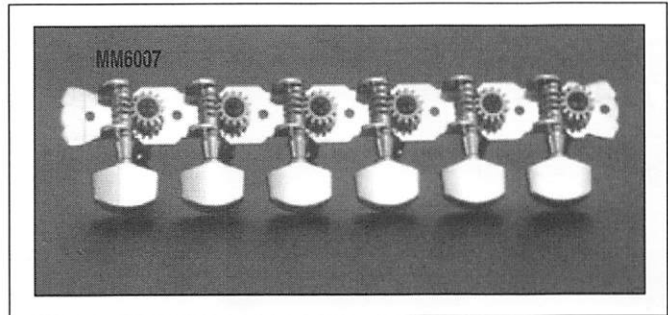

MACHINE HEADS

MACHINE HEADS

MM6000C	3 + 3 Set of 6 pieces, Single Screw flange. Chrome	28.95
MM6000B	3 + 3 Set of 6 pieces, Single Screw flange. Black	35.95
MM6000G	3 + 3 Set of 6 pieces, Single Screw flange. Gold	28.95
MM6001C	Mini button, 6-left, with offset screw flange.	28.95
MM6002C	Screwless mounting, mini button, 6-left. Chrome	28.95
MM6002B	Screwless mounting, mini button, 6-left. Black	35.95
MM6002G	Screwless mounting, mini button, 6-left. Gold	35.95
MM6003C	Venetian Button Style, 3 + 3 Set of 6 pieces. Chrome	28.95
MM6003G	Venetian Button Style, 3 + 3 Set of 6 pieces. Gold	35.95
MM6004C	3 + 3 Individual set of 6 pieces. Chrome	16.95
MM6004CL	3 + 3 Individual set of 6 pieces, for steel strings. Chrome	16.95
MM6005C	Butterfly pearloid button, lyra style and nylon rollers. Nickel Plate	11.95
MM6005G	Butterfly pearloid button, lyra style and nylon rollers. Gold Plate	11.95
MM6006G	Handmade pearloid button, adjustable tension, engraved lyra plate, Black worm screws, premium gold plating, and nylon rollers. Gold	39.95
MM6007C	12-string, Mini button, chrome plate, 2 pieces, 6 + 6 set. Chrome	23.95
MM6008C	Electric bass style, open gear, 1/2" dia. slotted post with bushing, 20:1 gear ratio, 4-in-line, 2-piece set. Chrome	39.95