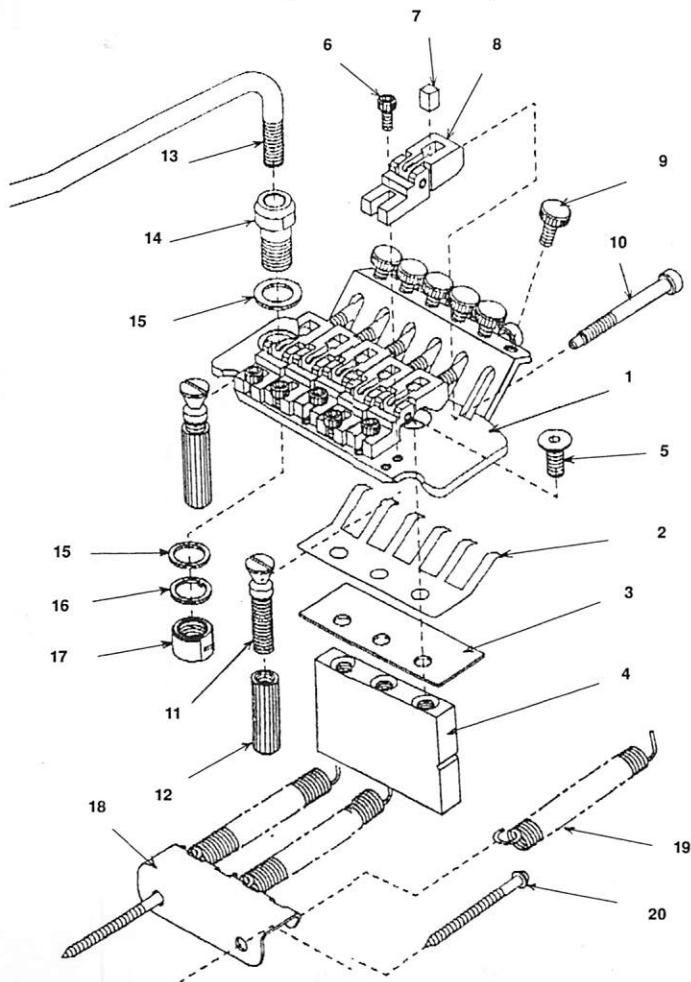

MM 3700C Bridge Saddle Chrome 1 & 6 Quantity 4	MM 3700G Bridge Saddle Gold 1 & 6 Quantity 2	MM 3700B Bridge Saddle Black 1 & 6 Quantity 6	MM 4000 Stud & Stud Insert Quantity 4	MM 3600 String Holder Block Quantity 36	MM 3900 String Holder Locking Bolt Quantity 2
MM 3701C Bridge Saddle Chrome 2 & 5 Quantity 4	MM 3701G Bridge Saddle Gold 2 & 5 Quantity 2	MM 3701B Bridge Saddle Black 2 & 5 Quantity 6	MM 4200 Spring Claw Hook Quantity 3	MM 4400 Tremolo Claw Hook Screw Quantity 6	MM 3500 Saddle Mounting Screw Quantity 36
MM 3702C Bridge Saddle Chrome 3 & 4 Quantity 4	MM 3702G Bridge Saddle Gold 3 & 4 Quantity 2	MM 3702B Bridge Saddle Black 3 & 4 Quantity 6	MM 4300 Tremolo Springs Quantity 6	MM 1502 2 Locking Nut Sets Black Quantity 2	MM 3800 Fine Tuning Screw Quantity 24
MM 4100C Tremolo Arm Assembly Chrome Quantity 4	MM 4100G Tremolo Arm Assembly Gold Quantity 2	MM 4100B Tremolo Arm Assembly Black Quantity 6	MM 3100 Fine Tuner Adjustment Spring Quantity 4	MM 1500 Locking Nut Sets Chrome Quantity 2	MM 1700 Hex Wrench 3.0-2.5 mm Quantity 20

THE FLOYD ROSE® AND FLOYD ROSE® III LICENSED TREMOLO PARTS KIT.
Contains the Parts and Quantities shown above.

FLOYD ROSE® AND FLOYD ROSE® III LICENSED TREMOLO PARTS KIT

MM5000 The complete replacement parts kit $570.00

FLOYD ROSE® AND FLOYD ROSE® III LICENSED TREMOLO REPLACEMENT PARTS

Part No.	Description	Ref. No.	List Price
MM3000C	Base Plate Chrome	1	12.45
MM3000G	Base Plate Gold	1	16.50
MM3000B	Base Plate Black	1	13.99
MM3100	Fine Tuner Adjustment Spring	2	2.75
MM3200	Spring Holder Plate	3	1.95
MM3300	Tremolo Block / & Locking Screw	4/5	18.95
MM3500	Saddle Lock Down Screw (pkg 6)	6	2.99
MM3600	String Holder Block (pkg 6)	7	4.85
MM3700C	Bridge Saddle 1 & 6 Chrome	8	18.50
MM3700G	Bridge Saddle 1 & 6 Gold	8	18.50
MM3700B	Bridge Saddle 1 & 6 Black	8	19.50
MM3701C	Bridge Saddle 2 & 5 Chrome	8	18.99
MM3701G	Bridge Saddle 2 & 5 Gold	8	18.50
MM3701B	Bridge Saddle 2 & 5 Black	8	18.99
MM3702C	Bridge Saddle 3 & 4 Chrome	8	18.50
MM3702G	Bridge Saddle 3 & 4 Gold	8	19.50
MM3702B	Bridge Saddle 3 & 4 Black	8	18.99
MM3800	Fine Tuner Screw (pkg 6)	9	4.00
MM3900	String Holder Locking Bolt (2)	10	3.00
MM4000	Stud & Stud Insert	11	6.75
MM4100	Tremolo Arm Bushing G/B/C	14	*
MM4100	Key Washer	15	*
MM4100	Bottom Washer	16	*
MM4100	Tremolo Arm Lock Nut G/B/C	17	Set
MM4200	Spring Claw Hook	18	2.99
MM4300	Tremolo Springs (pkg 6)	19	8.99
MM4400	Tremolo Claw Hook Screw (10)	20	4.50

STRAT® and P.J. BASS® are trademarks of Fender Musical Instrument Co., which is not affiliated with MIGHTY MITE® Parts. LP® is a trademark of Gibson® Musical Instrument Co., which is not affiliated with MIGHTY MITE® Parts. Floyd Rose® is not affiliated with MIGHTY MITE® Parts.