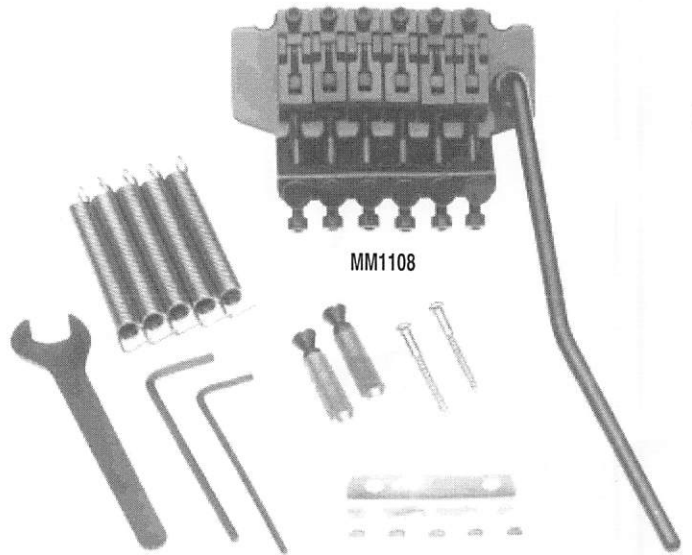

# TREMOLO SYSTEMS BRIDGES TAILPIECES

## TREMOLO SYSTEMS

MM1100	Strat® Style Vintage Tremolo - Chrome	30.00
MM1102	FULL ACTION II, Floating units with studs - Chrome	35.00
MM1104	Floyd Rose® Licensed Single locking - Black	99.00*
MM1106	Floyd Rose® Licensed Single locking - Chrome	99.95*
MM1108	Floyd Rose® Licensed Double locking - Black	149.95*
MM1112	Mighty Mite® Tremolo System - Black	45.00
MM1114	Mighty Mite® Tremolo System - Chrome	49.95
MM1116	Mighty Mite® Tremolo System - Gold	55.00
	* Available with MM1500 or MM1502 Floyd Rose® Licensed Locking Nut Set - additional	20.98