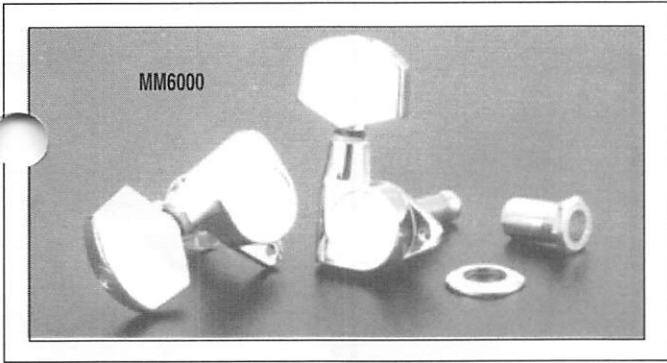

MACHINE HEADS

MACHINE HEADS

MM6000C	3 + 3 Set of 6 pieces, Single Screw flange. Chrome	28.95
MM6000B	3 + 3 Set of 6 pieces, Single Screw flange. Black	35.95
MM6000G	3 + 3 Set of 6 pieces, Single Screw flange. Gold	28.95
MM6001C	Mini button, 6-left, with offset screw flange.	28.95
MM6002C	Screwless mounting, mini button, 6-left. Chrome	28.95
MM6002B	Screwless mounting, mini button, 6-left. Black	35.95
MM6002G	Screwless mounting, mini button, 6-left. Gold	35.95
MM6003C	Venetian Button Style, 3 + 3 Set of 6 pieces. Chrome	28.95
MM6003G	Venetian Button Style, 3 + 3 Set of 6 pieces. Gold	35.95
MM6004C	3 + 3 Individual set of 6 pieces. Chrome	16.95
MM6004CL	3 + 3 Individual set of 6 pieces, for steel strings. Chrome	16.95
MM6005C	Butterfly pearloid button, lyra style and nylon rollers. Nickel Plate	11.95
MM6005G	Butterfly pearloid button, lyra style and nylon rollers. Gold Plate	11.95
MM6006G	Handmade pearloid button, adjustable tension, engraved lyra plate, Black worm screws, premium gold plating, and nylon rollers. Gold	39.95
MM6007C	12-string, Mini button, chrome plate, 2 pieces, 6 + 6 set. Chrome	23.95
MM6008C	Electric bass style, open gear, 1/2" dia. slotted post with bushing, 20:1 gear ratio, 4-in-line, 2-piece set. Chrome	39.95