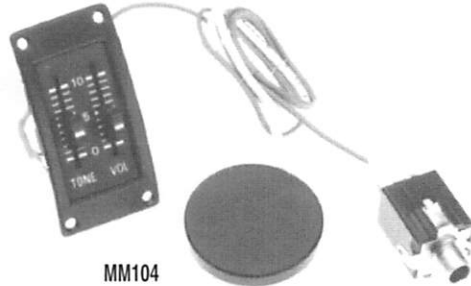

ACTIVE ELECTRONICS PICKUPS GUITAR BODIES AND NECKS

MM104

PICKUPS FOR ACOUSTIC GUITARS

MM100	3 Band Active Equalizer	$ 59.95
MM102	3 Band Active Equalizer with SLIM JIM® Bridge Mount Pickup and End Pin Jack	107.85
MM104	MIGHTY MITE® Transducer Pickup, with Tone and Volume Controls and End Pin Jack	58.90
MM106	SLIM JIM® Acoustic Guitar Pickup for Bridge Mount with End Pin Jack	39.95
MM108	SLIM JIM® Acoustic Bass Pickup for Bridge Mount with End Pin Jack	39.95
MM110	MIGHTY MITE® Transducer Pickup, Internal Mounting with End Pin Jack	19.95
MM112	End Pin Jack - Chrome	7.95
MM114	Active Bass Control A.B.C. Bass Circuit	99.95
MM116	4 Band Active Paratek EQ with Treble, Bass, Mid., 1Khz - 1Khz Control and Battery Light	69.95

GUITAR BODIES

MM2700	Strat® Style-Maple Solid Wood Veneer, Sanded & Sealed	139.95
MM2702	P-Bass® Style-Maple Solid Wood Veneer, Sanded & Sealed	145.95
MM2700F	Finished Strat® Style-Maple, Price variance as per color specifications	179.95*
MM2702F	Finished P-Bass® Style-Maple, Price variance as per color specifications	179.95*

*Price varies on special order color specifications

GUITAR NECKS

MM2900	Strat® W/Rosewood Fgbd, Fretted-Sanded & Sealed	99.95
MM2902	Strat® W/Maple Fgbd, Fretted-Sanded & Sealed	99.95
MM2904	Tele® Style Custom W/Rosewood Fgbd, Fretted-Sanded & Sealed	119.95
MM2906	P-Bass® Style, W/Rosewood Fgbd, Fretted-Sanded & Sealed	119.95
MM2908	J-Bass® Style, W/Rosewood Fgbd, Fretted-Sanded & Sealed	119.95

Special Order Fingerboards available in Rosewood, Birdseye Maple and Ebony