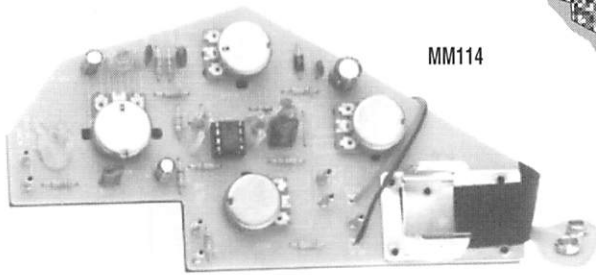

ACTIVE ELECTRONICS PICKUPS GUITAR BODIES AND NECKS

MM114