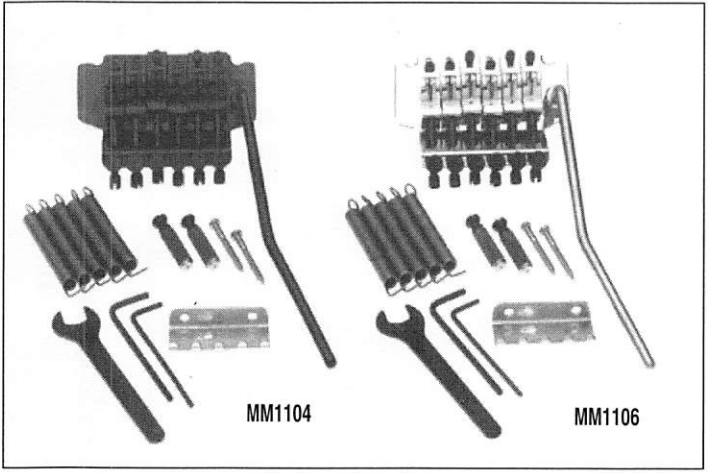

# TREMOLO SYSTEMS BRIDGES TAILPIECES

## TREMOLO SYSTEMS

MM1100	Strat® Style Vintage Tremolo - Chrome	30.00
MM1102	FULL ACTION II, Floating units with studs - Chrome	35.00
MM1104	Floyd Rose® Licensed Single locking - Black	99.00*
MM1106	Floyd Rose® Licensed Single locking - Chrome	99.95*
MM1108	Floyd Rose® Licensed Double locking - Black	149.95*
MM1112	Mighty Mite® Tremolo System - Black	45.00
MM1114	Mighty Mite® Tremolo System - Chrome	49.95
MM1116	Mighty Mite® Tremolo System - Gold	55.00
	* Available with MM1500 or MM1502 Floyd Rose® Licensed Locking Nut Set - additional	20.98