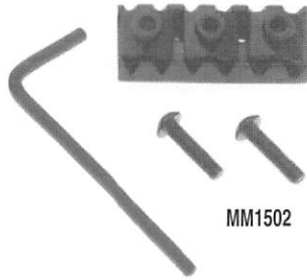

GUITAR HARDWARE

MM1502

MM300B

MOUNTING RINGS

MM300B Pickup Mounting Rings for Double Coil Pickups each for Neck position and Bridge position. Complete with Adjusting Screws and Springs. Color: Black 3.99

MM300CR Same as MM300B - Cream 3.99

TREMOLO ARMS

MM1300 Tremolo Arm for Floyd Rose® - Black 6.95

MM1302 Tremolo Arm for Floyd Rose® Strat® style, with White knob 2.69

MM1304 Tremolo Arm for Floyd Rose® Strat® style, with Black knob 3.48

MM1306B Tremolo Arm for Floyd Rose® II, with Bushing - Black 8.95

MM1306C Tremolo Arm for Floyd Rose® II, with Bushing - Chrome 8.95

LOCKING NUTS

MM1500 Locking Nut, Complete Set w/ Allen Wrench - Chrome 41.5mm 20.98

MM1502 Locking Nut, Complete Set w/ Allen Wrench - Black 41.5mm 20.99

ALLEN WRENCHES

MM1700 Allen Wrenches, 3 sizes, in Plastic Pouch 2.50

MM1701 Allen Wrench, 4mm 0.23

BRIDGE PINS AND END PINS

MM2300 7 Bridge Pins, White with Black Dot and 1 White End Pin 2.00

MM2302 7 Bridge Pins, Black with White Dot and 1 Black End Pin 2.00

MM2304 7 Bridge Pins, Cream with Black Dot and 1 Cream End Pin 2.00