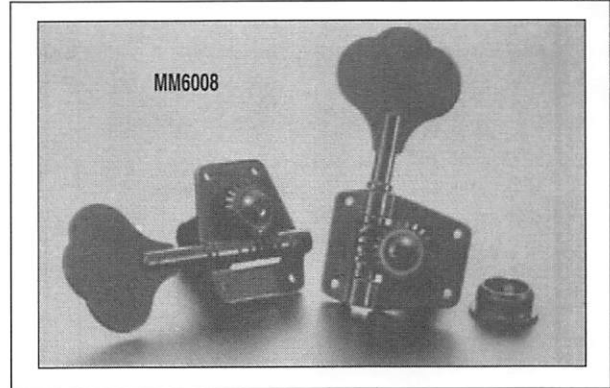

MACHINE HEADS

MACHINE HEADS

MM6000C	3 + 3 Set of 6 pieces, Single Screw flange. Chrome	28.95
MM6000B	3 + 3 Set of 6 pieces, Single Screw flange. Black	35.95
MM6000G	3 + 3 Set of 6 pieces, Single Screw flange. Gold	28.95
MM6001C	Mini button, 6-left, with offset screw flange.	28.95
MM6002C	Screwless mounting, mini button, 6-left. Chrome	28.95
MM6002B	Screwless mounting, mini button, 6-left. Black	35.95
MM6002G	Screwless mounting, mini button, 6-left. Gold	35.95
MM6003C	Venetian Button Style, 3 + 3 Set of 6 pieces. Chrome	28.95
MM6003G	Venetian Button Style, 3 + 3 Set of 6 pieces. Gold	35.95
MM6004C	3 + 3 Individual set of 6 pieces. Chrome	16.95
MM6004CL	3 + 3 Individual set of 6 pieces, for steel strings. Chrome	16.95
MM6005C	Butterfly pearloid button, lyra style and nylon rollers. Nickel Plate	11.95
MM6005G	Butterfly pearloid button, lyra style and nylon rollers. Gold Plate	11.95
MM6006G	Handmade pearloid button, adjustable tension, engraved lyra plate, Black worm screws, premium gold plating, and nylon rollers. Gold	39.95
MM6007C	12-string, Mini button, chrome plate, 2 pieces, 6 + 6 set. Chrome	23.95
MM6008C	Electric bass style, open gear, 1/2" dia. slotted post with bushing, 20:1 gear ratio, 4-in-line, 2-piece set. Chrome	39.95