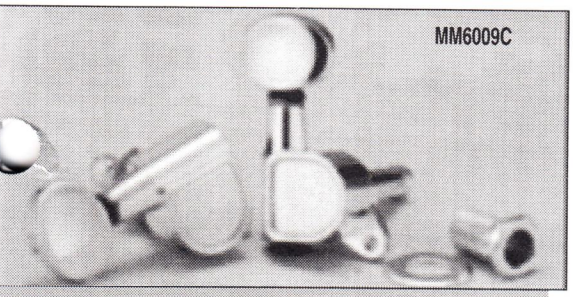

MACHINE HEADS		
MM6000C	3 x 3 Set of 6 pieces, Single Screw flange. Chrome	28.95
MM6000B	3 x 3 Set of 6 pieces, Single Screw flange. Black	35.95
MM6000G	3 x 3 Set of 6 pieces, Single Screw flange. Gold	28.95
MM6001	Mini button, 6-left, with offset screw flange. Gold, Black or Chrome	28.95
MM6002C	Screwless mounting, mini button, 6-left. Chrome	28.95
MM6002B	Screwless mounting, mini button, 6-left. Black	35.95
MM6002G	Screwless mounting, mini button, 6-left. Gold	35.95
MM6003C	Venetian Button Style, 3 x 3 Set of 6 pieces. Chrome	28.95
MM6003G	Venetian Button Style, 3 x 3 Set of 6 pieces. Gold	35.95
MM6004C	3 x 3 Individual set of 6 pieces. Chrome	16.95
MM6004-6L	3 x 3 Individual set of 6 pieces, for steel strings. Chrome	16.95
MM6005C	Butterfly pearloid button, lyra style and nylon rollers. Nickel Plate	11.95
MM6005G	Butterfly pearloid button, lyra style and nylon rollers. Gold Plate	11.95
MM6006G	Handmade pearloid button, adjustable tension, engraved lyra plate, Black worm screws, premium gold plating, and nylon rollers. Gold	39.95
MM6007C	12-string, Mini button, chrome plate, 2 pieces, 6 x 6 set. Chrome	23.95
MM6008C	Electric bass style, open gear, 1/2" dia. slotted post with bushing, 20:1 gear ratio, 4-in-line, 2-piece set. Chrome	39.95
MM6009C	6 in line version, Set of 6 pieces. Chrome	28.95
MM6009B	6 in line version, Set of 6 pieces. Black	35.95
MM6009G	6 in line version, Set of 6 pieces. Gold	35.95