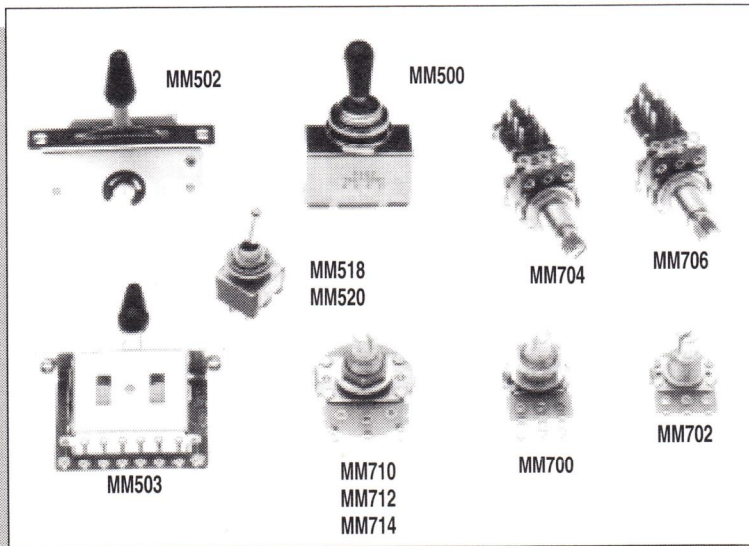

## SWITCHES

MM500	3 Position Toggle Switch with Black Knob	11.50
MM501	3 Position Toggle Switch with White Knob	11.50
MM502	5 Position Switch with Black Knob	12.50
MM503	5 Way Select Switch with Black Knob	12.50
MM504	Knobs for 5 - way Switch - Black (pkg of 20)	10.00
MM506	Knobs for 5 - way Switch - White (pkg of 20)	10.00
MM508	Knobs for 3 Position Toggle - Black (pkg of 20)	6.95
MM510	Knobs for 3 Position Toggle - White (pkg of 20)	6.95
MM514	Knobs for 5 - way Select - Black (pkg of 20)	6.95
MM516	Knobs for 5 - way Select - White (pkg of 20)	6.95
MM518	Mini Toggle Switch, SPDT	5.95
MM520	Mini Toggle Switch, DPDT	5.95