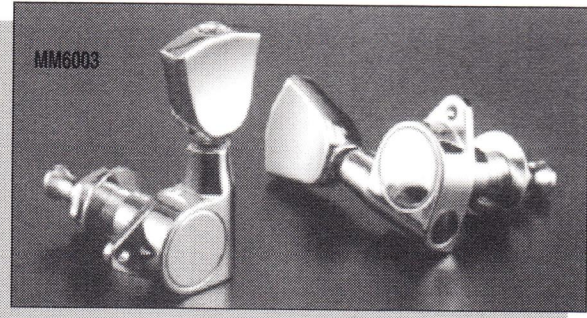

MM6003

MACHINE HEADS

MACHINE HEADS		
MM6000C	3 x 3 Set of 6 pieces, Single Screw flange. Chrome	28.95
MM6000B	3 x 3 Set of 6 pieces, Single Screw flange. Black	35.95
MM6000G	3 x 3 Set of 6 pieces, Single Screw flange. Gold	28.95
MM6001	Mini button, 6-left, with offset screw flange. Gold, Black or Chrome	28.95
MM6002C	Screwless mounting, mini button, 6-left. Chrome	28.95
MM6002B	Screwless mounting, mini button, 6-left. Black	35.95
MM6002G	Screwless mounting, mini button, 6-left. Gold	35.95
MM6003C	Venetian Button Style, 3 x 3 Set of 6 pieces. Chrome	28.95
MM6003G	Venetian Button Style, 3 x 3 Set of 6 pieces. Gold	35.95
MM6004C	3 x 3 Individual set of 6 pieces. Chrome	16.95
MM6004-6L	3 x 3 Individual set of 6 pieces, for steel strings. Chrome	16.95
MM6005C	Butterfly pearloid button, lyra style and nylon rollers. Nickel Plate	11.95
MM6005G	Butterfly pearloid button, lyra style and nylon rollers. Gold Plate	11.95
MM6006G	Handmade pearloid button, adjustable tension, engraved lyra plate, Black worm screws, premium gold plating, and nylon rollers. Gold	39.95
MM6007C	12-string, Mini button, chrome plate, 2 pieces, 6 x 6 set. Chrome	23.95
MM6008C	Electric bass style, open gear, 1/2" dia. slotted post with bushing, 20:1 gear ratio, 4-in-line, 2-piece set. Chrome	39.95
MM6009C	6 in line version, Set of 6 pieces. Chrome	28.95
MM6009B	6 in line version, Set of 6 pieces. Black	35.95
MM6009G	6 in line version, Set of 6 pieces. Gold	35.95