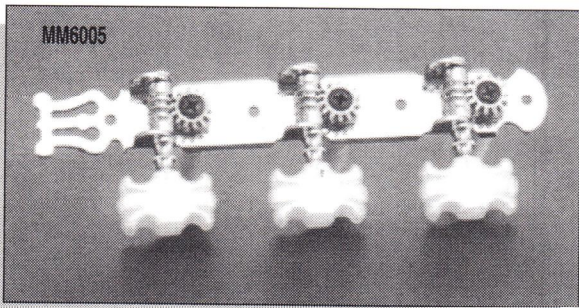

MM6009C

MM6005