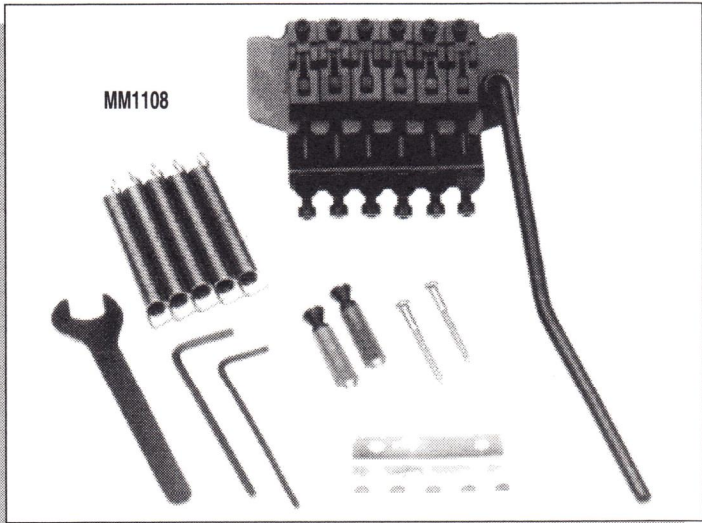

# TREMOLO SYSTEMS BRIDGES TAIL PIECES

## TREMOLO SYSTEMS

MM1100	Strat® Style Vintage Tremolo - Chrome	30.00
MM1102	FULL ACTION II, Floating unit with 2 studs - Chrome	35.00
MM1107	Floyd Rose® Licensed Double locking - Chrome	135.00*
MM1108	Floyd Rose® Licensed Double locking - Black	149.95*
MM1111	Floyd Rose® Licensed Double locking - Gold	165.00*
MM1112C	Mighty Mite® Tremolo System - Black	45.00
MM1114B	Mighty Mite® Tremolo System - Chrome	49.95
MM1116G	Mighty Mite® Tremolo System - Gold	55.00
MM1118	Floyd Rose® Licensed Professional Low Profile Tremolo-Chrome	138.00*
MM1120	Floyd Rose® Licensed Professional Low Profile Tremolo-Black	145.00*
MM1122	Floyd Rose® Licensed Professional Low Profile Tremolo-Gold	169.95*
* Available with MM1500, MM1502 or MM1504 Floyd Rose® Licensed Locking Nut Set - additional (See Page 7)		20.98