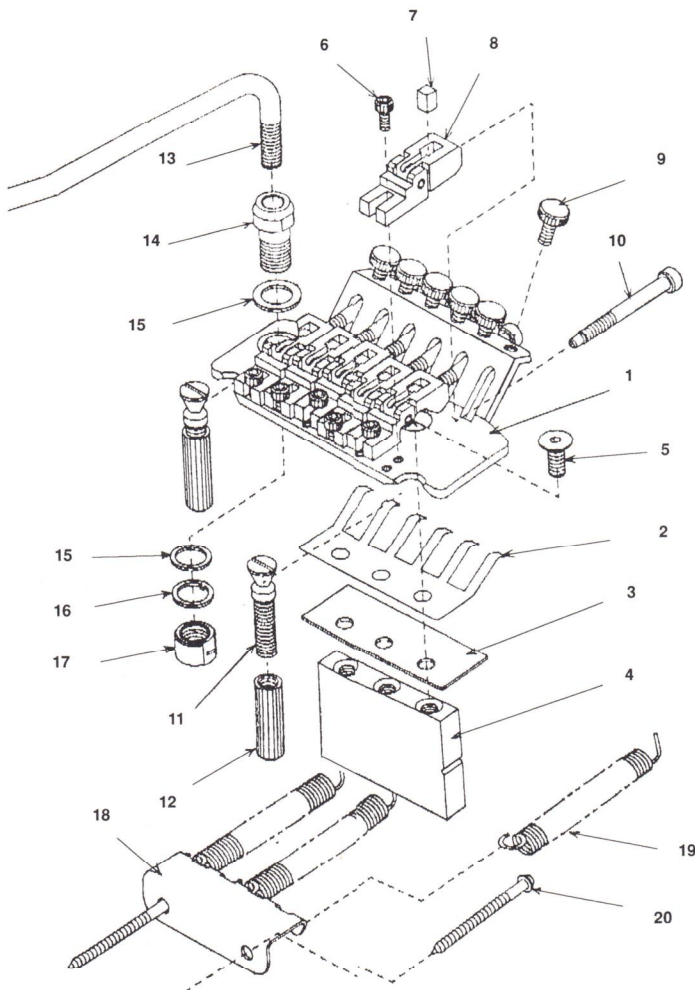

FLOYD ROSE® AND FLOYD ROSE® III LICENSED TREMOLO PARTS KIT

MM5000 The complete replacement parts kit $570.00

FLOYD ROSE® AND FLOYD ROSE® III LICENSED TREMOLO REPLACEMENT PARTS

Part No.	Description	Ref. No.	List Price
MM3000C	Base Plate Chrome	1	12.45
MM3000G	Base Plate Gold	1	16.50
MM3000B	Base Plate Black	1	13.99
MM3100	Fine Tuner Adjustment Spring	2	2.75
MM3200	Spring Holder Plate	3	1.95
MM3300	Tremolo Block / & Locking Screw	4/5	18.95
MM3500	Saddle Lock Down Screw (pkg 6)	6	2.99
MM3600	String Holder Block (pkg 6)	7	4.85
MM3700C	Bridge Saddle 1 & 6 Chrome	8	18.50
MM3700G	Bridge Saddle 1 & 6 Gold	8	19.50
MM3700B	Bridge Saddle 1 & 6 Black	8	18.99
MM3701C	Bridge Saddle 2 & 5 Chrome	8	18.50
MM3701G	Bridge Saddle 2 & 5 Gold	8	19.50
MM3701B	Bridge Saddle 2 & 5 Black	8	18.99
MM3702C	Bridge Saddle 3 & 4 Chrome	8	18.50
MM3702G	Bridge Saddle 3 & 4 Gold	8	19.50
MM3702B	Bridge Saddle 3 & 4 Black	8	18.99
MM3800	Fine Tuner Screw (pkg 6)	9	4.00
MM3900	String Holder Locking Bolt (2)	10	3.00
MM4000	Stud & Stud Insert G/B/C	11	6.75
MM4100	Tremolo Arm Bushing G/B/C	14	*
MM4100	Key Washer	15	*
MM4100	Bottom Washer	16	*
MM4100	Tremolo Arm Lock Nut G/B/C	17	Set*
MM4200	Spring Claw Hook	18	2.99
MM4300	Tremolo Springs (pkg 6)	19	8.99
MM4400	Tremolo Claw Hook Screw (10)	20	4.50

STRAT® and P.J. BASS® are trademarks of Fender Musical Instrument Co., which is not affiliated with MIGHTY MITE® Parts. LP® is a trademark of Gibson® Musical Instrument Co., which is not affiliated with MIGHTY MITE® Parts. Floyd Rose® is not affiliated with MIGHTY MITE® Parts.