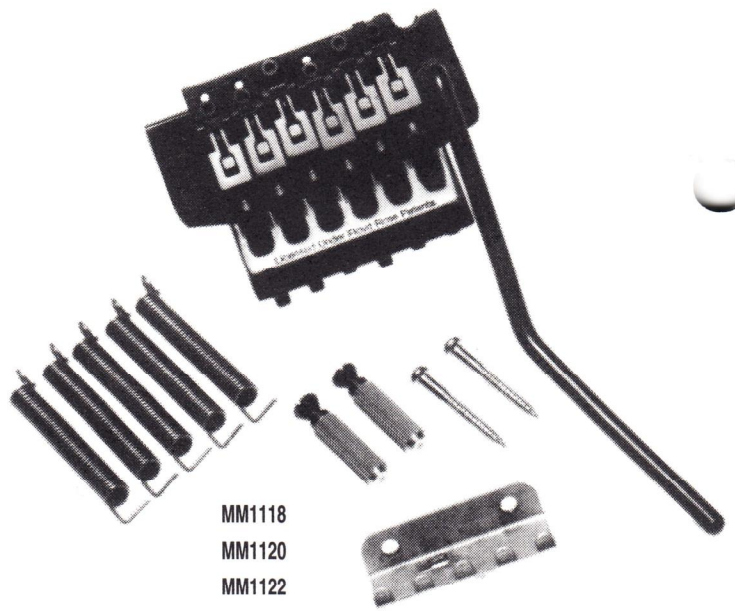

# TREMOLO SYSTEMS BRIDGES TAIL PIECES

## TREMOLO SYSTEMS

MM1100	Strat® Style Vintage Tremolo - Chrome	30.00
MM1102	FULL ACTION II, Floating unit with 2 studs - Chrome	35.00
MM1107	Floyd Rose® Licensed Double locking - Chrome	135.00*
MM1108	Floyd Rose® Licensed Double locking - Black	149.95*
MM1111	Floyd Rose® Licensed Double locking - Gold	165.00*
MM1112C	Mighty Mite® Tremolo System - Black	45.00
MM1114B	Mighty Mite® Tremolo System - Chrome	49.95
MM1116G	Mighty Mite® Tremolo System - Gold	55.00
MM1118	Floyd Rose® Licensed Professional Low Profile Tremolo-Chrome	138.00*
MM1120	Floyd Rose® Licensed Professional Low Profile Tremolo-Black	145.00*
MM1122	Floyd Rose® Licensed Professional Low Profile Tremolo-Gold	169.95*
* Available with MM1500, MM1502 or MM1504 Floyd Rose® Licensed Locking Nut Set - additional (See Page 7)		20.98