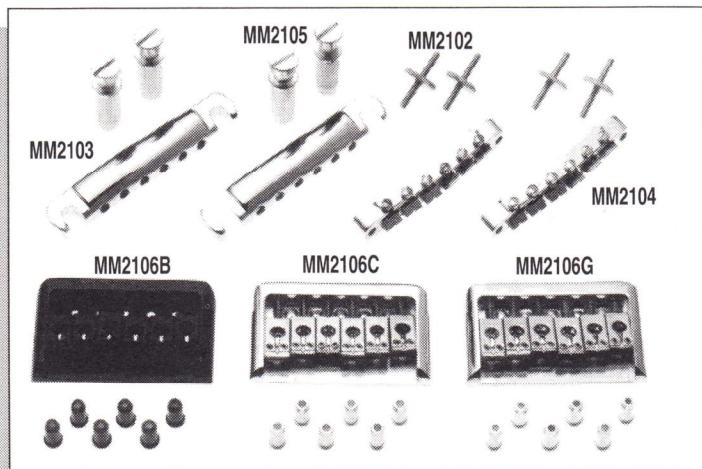

# TREMOLO SYSTEMS BRIDGES TAIL PIECES

## TREMOLO SYSTEMS

MM1100	Strat® Style Vintage Tremolo - Chrome	30.00
MM1102	FULL ACTION II, Floating unit with 2 studs - Chrome	35.00
MM1107	Floyd Rose® Licensed Double locking - Chrome	135.00*
MM1108	Floyd Rose® Licensed Double locking - Black	149.95*
MM1111	Floyd Rose® Licensed Double locking - Gold	165.00*
MM1112C	Mighty Mite® Tremolo System - Black	45.00
MM1114B	Mighty Mite® Tremolo System - Chrome	49.95
MM1116G	Mighty Mite® Tremolo System - Gold	55.00
MM1118	Floyd Rose® Licensed Professional Low Profile Tremolo-Chrome	138.00*
MM1120	Floyd Rose® Licensed Professional Low Profile Tremolo-Black	145.00*
MM1122	Floyd Rose® Licensed Professional Low Profile Tremolo-Gold	169.95*
* Available with MM1500, MM1502 or MM1504 Floyd Rose® Licensed Locking Nut Set - additional (See Page 7)		20.98