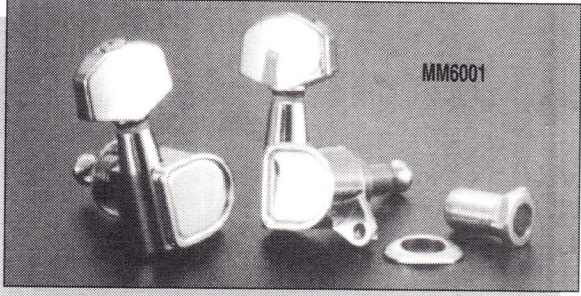

MM6001

MACHINE HEADS

MACHINE HEADS		
MM6000C	3 x 3 Set of 6 pieces, Single Screw flange. Chrome	28.95
MM6000B	3 x 3 Set of 6 pieces, Single Screw flange. Black	35.95
MM6000G	3 x 3 Set of 6 pieces, Single Screw flange. Gold	28.95
MM6001	Mini button, 6-left, with offset screw flange. Gold, Black or Chrome	28.95
MM6002C	Screwless mounting, mini button, 6-left. Chrome	28.95
MM6002B	Screwless mounting, mini button, 6-left. Black	35.95
MM6002G	Screwless mounting, mini button, 6-left. Gold	35.95
MM6003C	Venetian Button Style, 3 x 3 Set of 6 pieces. Chrome	28.95
MM6003G	Venetian Button Style, 3 x 3 Set of 6 pieces. Gold	35.95
MM6004C	3 x 3 Individual set of 6 pieces. Chrome	16.95
MM6004-6L	3 x 3 Individual set of 6 pieces, for steel strings. Chrome	16.95
MM6005C	Butterfly pearloid button, lyra style and nylon rollers. Nickel Plate	11.95
MM6005G	Butterfly pearloid button, lyra style and nylon rollers. Gold Plate	11.95
MM6006G	Handmade pearloid button, adjustable tension, engraved lyra plate, Black worm screws, premium gold plating, and nylon rollers. Gold	39.95
MM6007C	12-string, Mini button, chrome plate, 2 pieces, 6 x 6 set. Chrome	23.95
MM6008C	Electric bass style, open gear, 1/2" dia. slotted post with bushing, 20:1 gear ratio, 4-in-line, 2-piece set. Chrome	39.95
MM6009C	6 in line version, Set of 6 pieces. Chrome	28.95
MM6009B	6 in line version, Set of 6 pieces. Black	35.95
MM6009G	6 in line version, Set of 6 pieces. Gold	35.95