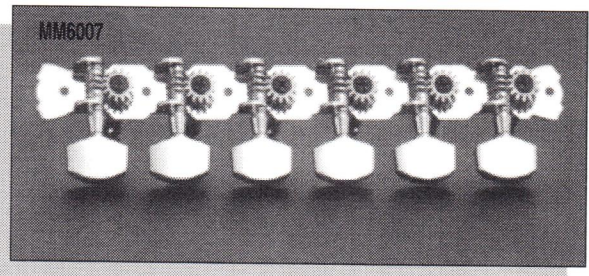

MACHINE HEADS

MM6007

MACHINE HEADS		
MM6000C	3 x 3 Set of 6 pieces, Single Screw flange. Chrome	28.95
MM6000B	3 x 3 Set of 6 pieces, Single Screw flange. Black	35.95
MM6000G	3 x 3 Set of 6 pieces, Single Screw flange. Gold	28.95
MM6001	Mini button, 6-left, with offset screw flange. Gold, Black or Chrome	28.95
MM6002C	Screwless mounting, mini button, 6-left. Chrome	28.95
MM6002B	Screwless mounting, mini button, 6-left. Black	35.95
MM6002G	Screwless mounting, mini button, 6-left. Gold	35.95
MM6003C	Venetian Button Style, 3 x 3 Set of 6 pieces. Chrome	28.95
MM6003G	Venetian Button Style, 3 x 3 Set of 6 pieces. Gold	35.95
MM6004C	3 x 3 Individual set of 6 pieces. Chrome	16.95
MM6004-6L	3 x 3 Individual set of 6 pieces, for steel strings. Chrome	16.95
MM6005C	Butterfly pearloid button, lyra style and nylon rollers. Nickel Plate	11.95
MM6005G	Butterfly pearloid button, lyra style and nylon rollers. Gold Plate	11.95
MM6006G	Handmade pearloid button, adjustable tension, engraved lyra plate, Black worm screws, premium gold plating, and nylon rollers. Gold	39.95
MM6007C	12-string, Mini button, chrome plate, 2 pieces, 6 x 6 set. Chrome	23.95
MM6008C	Electric bass style, open gear, 1/2" dia. slotted post with bushing, 20:1 gear ratio, 4-in-line, 2-piece set. Chrome	39.95
MM6009C	6 in line version, Set of 6 pieces. Chrome	28.95
MM6009B	6 in line version, Set of 6 pieces. Black	35.95
MM6009G	6 in line version, Set of 6 pieces. Gold	35.95