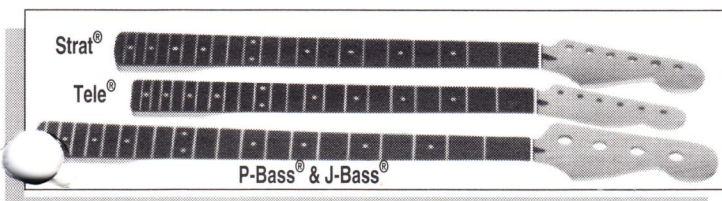

P-Bass® & J-Bass®