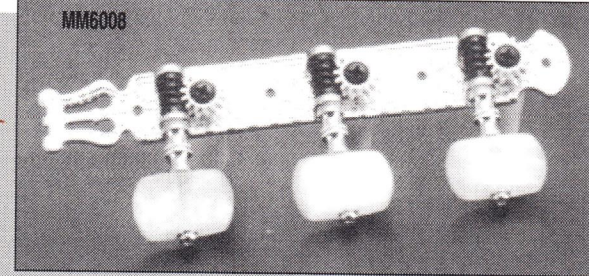

MACHINE HEADS

MM6008