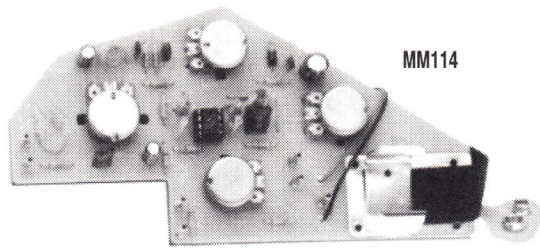

ACTIVE ELECTRONICS PICKUPS GUITAR BODIES AND NECKS

MM114