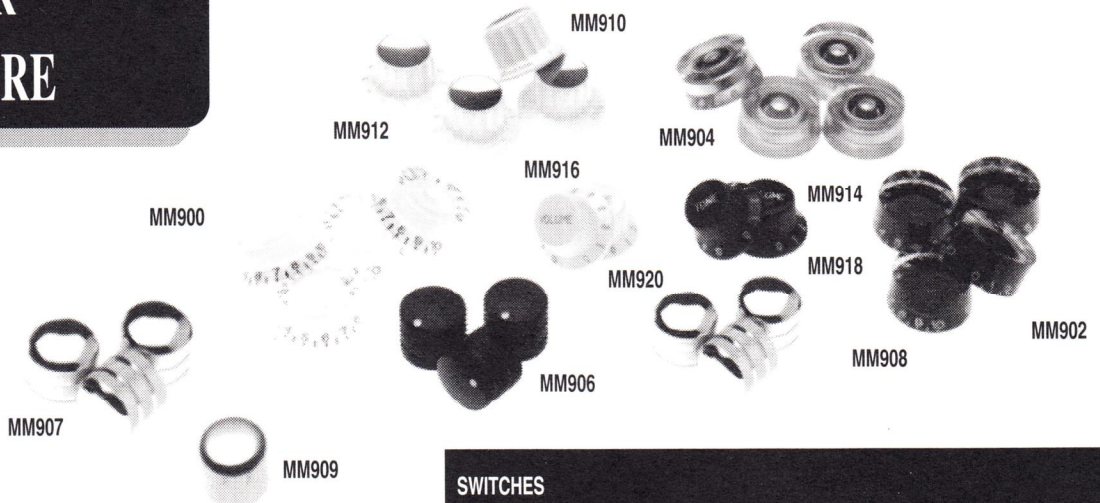

GUITAR HARDWARE

SWITCHES

MM500	3 Position Toggle Switch with Black Knob	11.50
MM501	3 Position Toggle Switch with White Knob	11.50
MM502	5 Position Switch with Black Knob	12.50
MM503	5 Way Select Switch with Black Knob	12.50
MM504	Knobs for 5 - way Switch - Black (pkg of 20)	10.00
MM506	Knobs for 5 - way Switch - White (pkg of 20)	10.00
MM508	Knobs for 3 Position Toggle - Black (pkg of 20)	6.95
MM510	Knobs for 3 Position Toggle - White (pkg of 20)	6.95
MM514	Knobs for 5 - way Select - Black (pkg of 20)	6.95
MM516	Knobs for 5 - way Select - White (pkg of 20)	6.95
MM518	Mini Toggle Switch, SPDT	5.95
MM520	Mini Toggle Switch, DPDT	5.95

CONTROL POTS

MM700	A250K Control Pot-dime size	4.00
MM702	D500K Control Pot-dime size	4.00
MM704	Push - Pull, A500K	9.95
MM706	Push - Pull, B500K	9.95
MM710	B500K Control Pot - Quarter size	3.50
MM712	D500K Control Pot - Quarter size	3.50
MM714	A250K Control Pot - Quarter size	3.50

FLUSH MOUNT JACK

MM111	Flush Mount Mount Jack	5.50

KNOBS

MM900	Speed Knob, Gibson® style - White (4 per package)	7.95
MM902	Speed Knob, Gibson® style - Black (4 per package)	7.95
MM904	Speed Knob, Gibson® style - Gold (4 per package)	7.95
MM906	Metal Dome Control Knob - Black (3 per package)	8.95
MM907	Metal Dome Control Knob - Gold (3 per package)	8.95
MM908	Metal Dome Control Knob - Chrome (3 per package)	8.95
MM909B	Metal Dome Control Knob - Black (3 per package)	10.00
MM909C	Metal Dome Control Knob - Chrome (3 per package)	10.00
MM909G	Metal Dome Control Knob - Gold (3 per package)	10.00
MM910/912	Retro Style Knobs, White, W/Gold Cap, Gold Numbers - 1Vol., 2 Tone	3.95
MM914/918	Control Knob, Strat® Style, Volume - Black1Vol., 2 Tone	4.95
MM916/920	Control Knob, Strat® Style, Volume - White1Vol., 2 Tone	4.95

STRING NUTS

MM2500	50 Assorted String Nuts in Display Box Contains Electric Guitar - Cream color and Graphite Electric Bass - 4 string and 5 string. Acoustic Guitar - Black, White and Cream Classic Guitar - Black and White	49.50