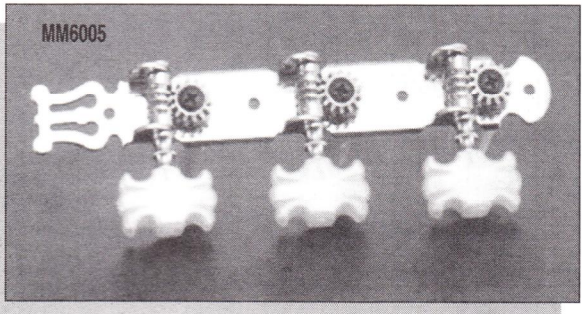

MM6009C

MM6005