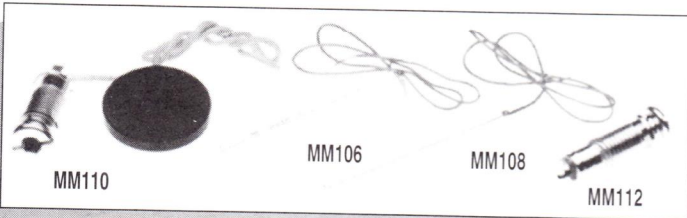

ACTIVE ELECTRONICS PICKUPS BODIES AND NECKS

MM114

MM100/MM102

MM104

MM110

MM106

MM108

MM112

MM116

MM2700

MM2702

Strat®

Tele®

P-Bass® & J-Bass®

PICKUPS FOR ACOUSTIC GUITARS

MM100	3 Band Active Equalizer/Preamp	\$ 64.95
MM102	3 Band Active Equalizer with SLIM JIM® Bridge Mount Pickup	99.95
MM103	4 Band Active EQ/Preamp with Treble, Bass, Mid., 1Khz - 2Khz. SLIM JIM® Under Saddle Acoustic Guitar Pickup	109.95
MM104	MIGHTY MITE® Transducer Pickup, with Tone and Volume Controls and End Pin Jack	59.95
MM106	SLIM JIM® Under Saddle Acoustic Guitar Pickup with End Pin Jack	39.95
MM108	SLIM JIM® Under Saddle Acoustic Bass Pickup with End Pin Jack	39.95
MM110	MIGHTY MITE® Transducer Pickup, Internal Mounting with End Pin Jack	21.95
MM112	End Pin Jack - Chrome	7.95
MM114	Active Bass Control A.B.C. Bass Circuit - 2 vol., Treb., Bass	99.95
MM116	4 Band Active EQ/Preamp with Treble, Bass, Mid., 1Khz - 2Khz Control and Battery Light	74.95