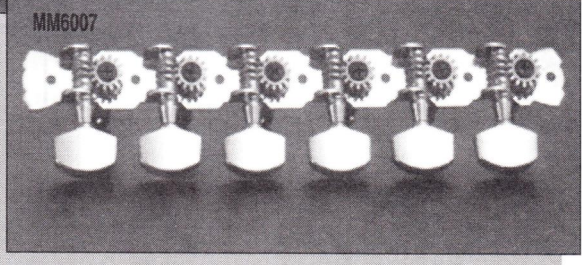

MM6006

MM6008

MM6007

MACHINE HEADS		
MM6000C	3 x 3 Set of 6 pieces, Single Screw flange. Chrome	28.95
MM6000B	3 x 3 Set of 6 pieces, Single Screw flange. Black	35.95
MM6000G	3 x 3 Set of 6 pieces, Single Screw flange. Gold	28.95
MM6001C	Mini button, 6-left, with offset screw flange. Chrome	28.95
MM6001B	Mini button, 6-left, with offset screw flange. Black	35.95
MM6001G	Mini button, 6-left, with offset screw flange. Gold	35.95
MM6002C	Screwless mounting, mini button, 6-left. Chrome	28.95
MM6002B	Screwless mounting, mini button, 6-left. Black	35.95
MM6002G	Screwless mounting, mini button, 6-left. Gold	35.95
MM6003C	Venetian Button Style, 3 x 3 Set of 6 pieces. Chrome	28.95
MM6003G	Venetian Button Style, 3 x 3 Set of 6 pieces. Gold	35.95
MM6004C	3 x 3 Individual set of 6 pieces. Chrome	16.95
MM6004-6L	6 in line version, Individual set of 6 pieces, for steel strings. Chrome	16.95
MM6005C	Butterfly pearloid button, lyra style and nylon rollers. Nickel Plate	11.95
MM6005G	Butterfly pearloid button, lyra style and nylon rollers. Gold Plate	11.95
MM6006G	Handmade pearloid button, adjustable tension, engraved lyra plate, Black worm screws, premium gold plating, and nylon rollers. Gold	39.95
MM6007C	12-string, Mini button, chrome plate, 2 pieces, 6 x 6 set. Chrome	23.95
MM6008C	Electric bass style, open gear, 1/2" dia. slotted post with bushing, 20:1 gear ratio, 4-in-line, 2-piece set. Chrome	39.95
MM6009C	6 in line version, traditional style button, Set of 6 pieces. Chrome	28.95
MM6009B	6 in line version, traditional style button, Set of 6 pieces. Black	35.95
MM6009G	6 in line version, traditional style button, Set of 6 pieces. Gold	35.95