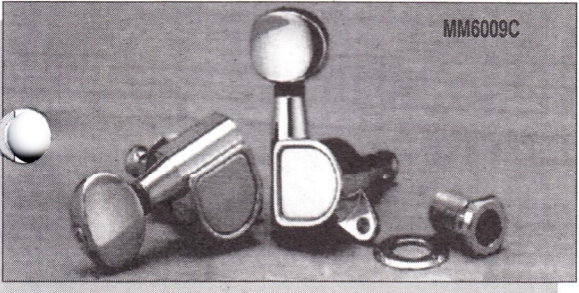

MACHINE HEADS

MACHINE HEADS		
MM6000C	3 x 3 Set of 6 pieces, Single Screw flange. Chrome	28.95
MM6000B	3 x 3 Set of 6 pieces, Single Screw flange. Black	35.95
MM6000G	3 x 3 Set of 6 pieces, Single Screw flange. Gold	28.95
MM6001C	Mini button, 6-left, with offset screw flange. Chrome	28.95
MM6001B	Mini button, 6-left, with offset screw flange. Black	35.95
MM6001G	Mini button, 6-left, with offset screw flange. Gold	35.95
MM6002C	Screwless mounting, mini button, 6-left. Chrome	28.95
MM6002B	Screwless mounting, mini button, 6-left. Black	35.95
MM6002G	Screwless mounting, mini button, 6-left. Gold	35.95
MM6003C	Venetian Button Style, 3 x 3 Set of 6 pieces. Chrome	28.95
MM6003G	Venetian Button Style, 3 x 3 Set of 6 pieces. Gold	35.95
MM6004C	3 x 3 Individual set of 6 pieces. Chrome	16.95
MM6004-6L	6 in line version, Individual set of 6 pieces, for steel strings. Chrome	16.95
MM6005C	Butterfly pearloid button, lyra style and nylon rollers. Nickel Plate	11.95
MM6005G	Butterfly pearloid button, lyra style and nylon rollers. Gold Plate	11.95
MM6006G	Handmade pearloid button, adjustable tension, engraved lyra plate, Black worm screws, premium gold plating, and nylon rollers. Gold	39.95
MM6007C	12-string, Mini button, chrome plate, 2 pieces, 6 x 6 set. Chrome	23.95
MM6008C	Electric bass style, open gear, 1/2" dia. slotted post with bushing, 20:1 gear ratio, 4-in-line, 2-piece set. Chrome	39.95
MM6009C	6 in line version, traditional style button, Set of 6 pieces. Chrome	28.95
MM6009B	6 in line version, traditional style button, Set of 6 pieces. Black	35.95
MM6009G	6 in line version, traditional style button, Set of 6 pieces. Gold	35.95