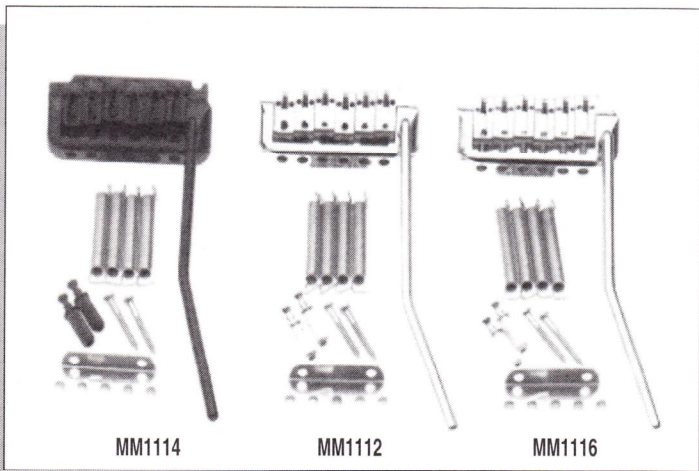

TREMOLO SYSTEMS BRIDGES TAIL PIECES

MM2105

TREMOLO SYSTEMS

MM1100	Strat® Style Vintage Tremolo - Chrome	35.00
MM1102	FULL ACTION II, Floating unit with 2 studs - Chrome	37.50
MM1107	Floyd Rose® Licensed Double locking - Chrome	138.00*
MM1108	Floyd Rose® Licensed Double locking - Black	149.95*
MM1111	Floyd Rose® Licensed Double locking - Gold	165.00*
MM1112	Mighty Mite® Tremolo System - Chrome	45.00
MM1114	Mighty Mite® Tremolo System - Black	49.95
MM1116	Mighty Mite® Tremolo System - Gold	55.00
MM1118	Floyd Rose® Licensed Professional Low Profile Tremolo-Chrome	145.00*
MM1120	Floyd Rose® Licensed Professional Low Profile Tremolo-Black	155.00*
MM1122	Floyd Rose® Licensed Professional Low Profile Tremolo-Gold	169.95*
	* Available with MM1500, MM1502 or MM1504 Floyd Rose® Licensed Locking Nut Set - additional (See Page 7)	20.98

BRIDGES & TAIL PIECES

MM1110	P. J.® Style Professional Tailpiece - Black	30.00
MM2102	L.P.® Style Bridge - Gold	20.00
MM2103	L.P.® Style Stop Tailpiece - Chrome	11.95
MM2104	L.P.® Style Bridge - Chrome	16.95
MM2105	L.P.® Style Stop Tailpiece - Gold	15.00
MM2106C	Mighty Mite® Heavy Duty Hard Tail Bridge, w/Grommets - Chrome	25.00
MM2106B	Same as MM2106C, Black	27.50
MM2106G	Same as MM2106C, Gold	29.95