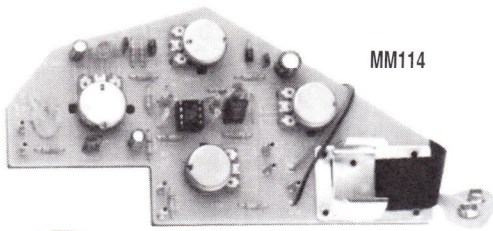

ACTIVE ELECTRONICS PICKUPS BODIES AND NECKS

MM114