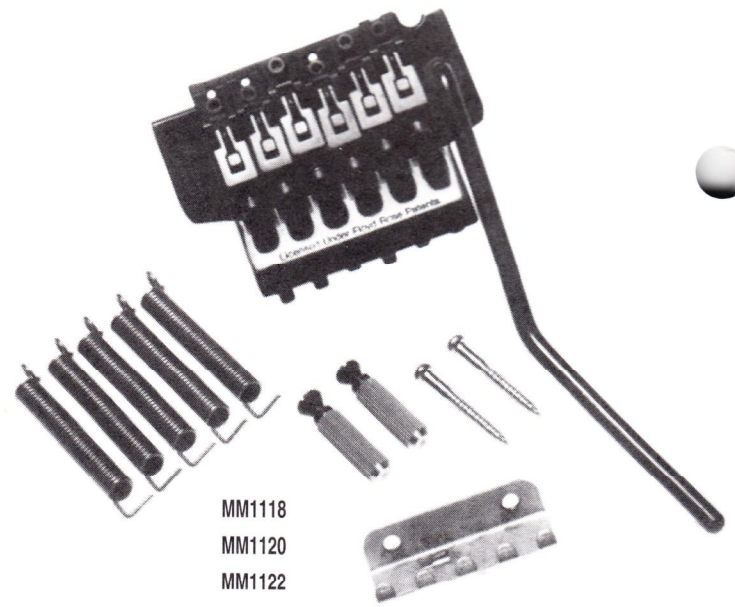

UPGRADE TO MIGHTY MITE[®] PROFESSIONAL GUITAR PARTS

GUITAR/BASS PARTS CATALOG

CATALOG 95 • 708/498-MITE (6483) • Fax: 708/498-5370

Printed in U.S.A. 1/95

TREMOLO SYSTEMS BRIDGES TAIL PIECES

MM1107
MM1108
MM1111

MM2105

MM2102

MM2104

MM2106B

MM2106C

MM2106G

TREMOLO SYSTEMS

MM1100	Strat® Style Vintage Tremolo - Chrome	35.00
MM1102	FULL ACTION II, Floating unit with 2 studs - Chrome	37.50
MM1107	Floyd Rose® Licensed Double locking - Chrome	138.00*
MM1108	Floyd Rose® Licensed Double locking - Black	149.95*
MM1111	Floyd Rose® Licensed Double locking - Gold	165.00*
MM1112	Mighty Mite® Tremolo System - Chrome	45.00
MM1114	Mighty Mite® Tremolo System - Black	49.95
MM1116	Mighty Mite® Tremolo System - Gold	55.00
MM1118	Floyd Rose® Licensed Professional Low Profile Tremolo-Chrome	145.00*
MM1120	Floyd Rose® Licensed Professional Low Profile Tremolo-Black	155.00*
MM1122	Floyd Rose® Licensed Professional Low Profile Tremolo-Gold	169.95*
	* Available with MM1500, MM1502 or MM1504 Floyd Rose® Licensed Locking Nut Set - additional (See Page 7)	20.98