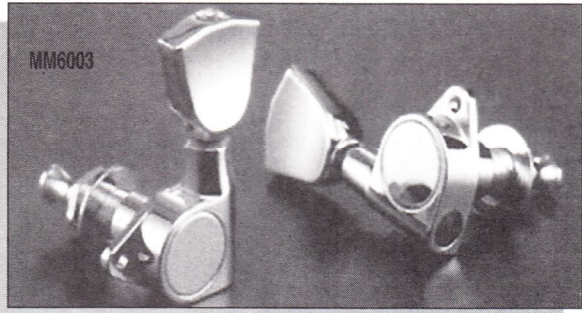

MM6003

MACHINE HEADS

MACHINE HEADS		
MM6000C	3 x 3 Set of 6 pieces, Single Screw flange. Chrome	28.95
MM6000B	3 x 3 Set of 6 pieces, Single Screw flange. Black	35.95
MM6000G	3 x 3 Set of 6 pieces, Single Screw flange. Gold	28.95
MM6001C	Mini button, 6-left, with offset screw flange. Chrome	28.95
MM6001B	Mini button, 6-left, with offset screw flange. Black	35.95
MM6001G	Mini button, 6-left, with offset screw flange. Gold	35.95
MM6002C	Screwless mounting, mini button, 6-left. Chrome	28.95
MM6002B	Screwless mounting, mini button, 6-left. Black	35.95
MM6002G	Screwless mounting, mini button, 6-left. Gold	35.95
MM6003C	Venetian Button Style, 3 x 3 Set of 6 pieces. Chrome	28.95
MM6003G	Venetian Button Style, 3 x 3 Set of 6 pieces. Gold	35.95
MM6004C	3 x 3 Individual set of 6 pieces. Chrome	16.95
MM6004-6L	6 in line version, Individual set of 6 pieces, for steel strings. Chrome	16.95
MM6005C	Butterfly pearloid button, lyra style and nylon rollers. Nickel Plate	11.95
MM6005G	Butterfly pearloid button, lyra style and nylon rollers. Gold Plate	11.95
MM6006G	Handmade pearloid button, adjustable tension, engraved lyra plate, Black worm screws, premium gold plating, and nylon rollers. Gold	39.95
MM6007C	12-string, Mini button, chrome plate, 2 pieces, 6 x 6 set. Chrome	23.95
MM6008C	Electric bass style, open gear, 1/2" dia. slotted post with bushing, 20:1 gear ratio, 4-in-line, 2-piece set. Chrome	39.95
MM6009C	6 in line version, traditional style button, Set of 6 pieces. Chrome	28.95
MM6009B	6 in line version, traditional style button, Set of 6 pieces. Black	35.95
MM6009G	6 in line version, traditional style button, Set of 6 pieces. Gold	35.95