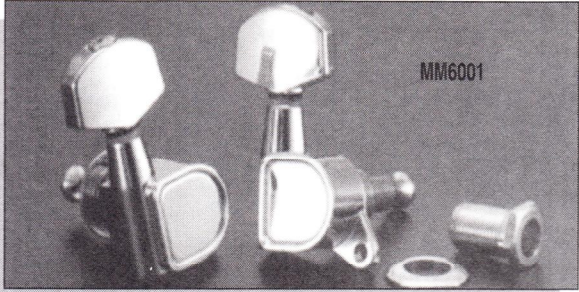

MM6001

MACHINE HEADS

MACHINE HEADS		
MM6000C	3 x 3 Set of 6 pieces, Single Screw flange. Chrome	28.95
MM6000B	3 x 3 Set of 6 pieces, Single Screw flange. Black	35.95
MM6000G	3 x 3 Set of 6 pieces, Single Screw flange. Gold	28.95
MM6001C	Mini button, 6-left, with offset screw flange. Chrome	28.95
MM6001B	Mini button, 6-left, with offset screw flange. Black	35.95
MM6001G	Mini button, 6-left, with offset screw flange. Gold	35.95
MM6002C	Screwless mounting, mini button, 6-left. Chrome	28.95
MM6002B	Screwless mounting, mini button, 6-left. Black	35.95
MM6002G	Screwless mounting, mini button, 6-left. Gold	35.95
MM6003C	Venetian Button Style, 3 x 3 Set of 6 pieces. Chrome	28.95
MM6003G	Venetian Button Style, 3 x 3 Set of 6 pieces. Gold	35.95
MM6004C	3 x 3 Individual set of 6 pieces. Chrome	16.95
MM6004-6L	6 in line version, Individual set of 6 pieces, for steel strings. Chrome	16.95
MM6005C	Butterfly pearloid button, lyra style and nylon rollers. Nickel Plate	11.95
MM6005G	Butterfly pearloid button, lyra style and nylon rollers. Gold Plate	11.95
MM6006G	Handmade pearloid button, adjustable tension, engraved lyra plate, Black worm screws, premium gold plating, and nylon rollers. Gold	39.95
MM6007C	12-string, Mini button, chrome plate, 2 pieces, 6 x 6 set. Chrome	23.95
MM6008C	Electric bass style, open gear, 1/2" dia. slotted post with bushing, 20:1 gear ratio, 4-in-line, 2-piece set. Chrome	39.95
MM6009C	6 in line version, traditional style button, Set of 6 pieces. Chrome	28.95
MM6009B	6 in line version, traditional style button, Set of 6 pieces. Black	35.95
MM6009G	6 in line version, traditional style button, Set of 6 pieces. Gold	35.95