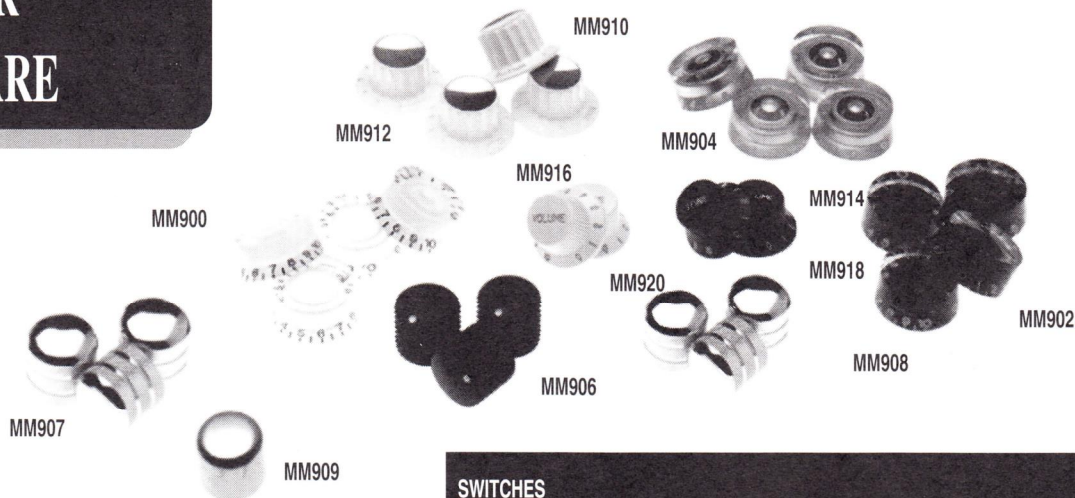

GUITAR HARDWARE

SWITCHES

MM500	3 Position Toggle Switch with Black Knob	11.50
MM501	3 Position Toggle Switch with White Knob	11.50
MM502	5 Position Switch with Black Knob	12.50
MM503	5 Way Select Switch with Black Knob	12.50
MM504	Knobs for 5 - way Switch - Black (pkg of 20)	10.00
MM506	Knobs for 5 - way Switch - White (pkg of 20)	10.00
MM508	Knobs for 3 Position Toggle - Black (pkg of 20)	6.95
MM510	Knobs for 3 Position Toggle - White (pkg of 20)	6.95
MM514	Knobs for 5 - way Select - Black (pkg of 20)	6.95
MM516	Knobs for 5 - way Select - White (pkg of 20)	6.95
MM518	Mini Toggle Switch, SPDT	5.95
MM520	Mini Toggle Switch, DPDT	5.95

CONTROL POTS

MM700	A250K Control Pot - dime size	4.00
MM702	D500K Control Pot - dime size	4.00
MM704	Push - Pull, A500K	9.95
MM706	Push - Pull, B500K	9.95
MM710	B500K Control Pot - Quarter size	3.75
MM712	D500K Control Pot - Quarter size	3.75
MM714	A250K Control Pot - Quarter size	3.75

FLUSH MOUNT JACK

MM111	Flush Mount Mount Jack	5.95

KNOBS

MM900	Speed Knob, Gibson® style - White (4 per package)	7.95
MM902	Speed Knob, Gibson® style - Black (4 per package)	7.95
MM904	Speed Knob, Gibson® style - Gold (4 per package)	7.95
MM906	Metal Dome Control Knob - Black (3 per package)	8.95
MM907	Metal Dome Control Knob - Gold (3 per package)	8.95
MM908	Metal Dome Control Knob - Chrome (3 per package)	8.95
MM909B	Metal Dome Control Knob - Black (3 per package)	10.00
MM909C	Metal Dome Control Knob - Chrome (3 per package)	10.00
MM909G	Metal Dome Control Knob - Gold (3 per package)	10.00
MM910/912	Retro Style Knobs, White, W/Gold Cap, Gold Numbers - 1Vol., 2 Tone	4.50
MM914/918	Control Knob, Strat® Style, Volume - Black 1Vol., 2 Tone	5.49
MM916/920	Control Knob, Strat® Style, Volume - White 1Vol., 2 Tone	5.49

STRING NUTS

MM2500	50 Assorted String Nuts in Display Box Contains Electric Guitar - Cream color and Graphite Electric Bass - 4 string and 5 string. Acoustic Guitar - Black, White and Cream Classic Guitar - Black and White	49.50