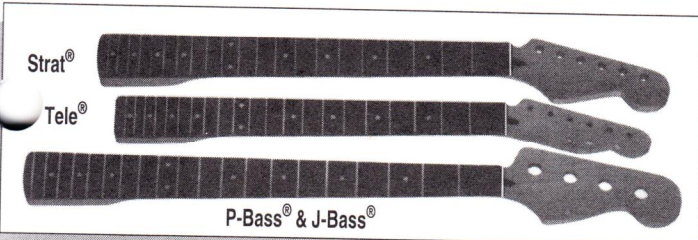

ACTIVE ELECTRONICS PICKUPS BODIES AND NECKS

MM114

MM100/MM102

MM104

MM110

MM106

MM108

MM112

MM116

MM2700

MM2702

Strat®

Tele®

P-Bass® & J-Bass®

PICKUPS FOR ACOUSTIC GUITARS

MM100	3 Band Active Equalizer/Preamp	\$ 64.95
MM102	3 Band Active Equalizer with SLIM JIM® Bridge Mount Pickup	99.95
MM103	4 Band Active EQ/Preamp with Treble, Bass, Mid., 1Khz - 2Khz. SLIM JIM® Under Saddle Acoustic Guitar Pickup	109.95
MM104	MIGHTY MITE® Transducer Pickup, with Tone and Volume Controls and End Pin Jack	59.95
MM106	SLIM JIM® Under Saddle Acoustic Guitar Pickup with End Pin Jack	39.95
MM108	SLIM JIM® Under Saddle Acoustic Bass Pickup with End Pin Jack	39.95
MM110	MIGHTY MITE® Transducer Pickup, Internal Mounting with End Pin Jack	21.95
MM112	End Pin Jack - Chrome	7.95
MM114	Active Bass Control A.B.C. Bass Circuit - 2 vol., Treb., Bass	99.95
MM116	4 Band Active EQ/Preamp with Treble, Bass, Mid., 1Khz - 2Khz Control and Battery Light	74.95