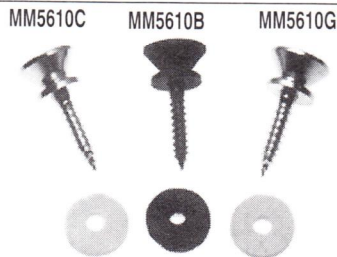

Guitar Hardware

MM1504

MM1500

MM1502

MM1300

MM1302

MM1304

MM1306C

MM1306B

MM302

MM5610C

MM5610B

MM5610G

MM300B

MOUNTING RINGS

MM300B	Pickup Mounting Rings for Double Coil Pickups each for Neck position and Bridge position. Complete with Adjusting Screws and Springs. Color: Black	3.99
MM300CR	Same as MM300B - Cream	3.99