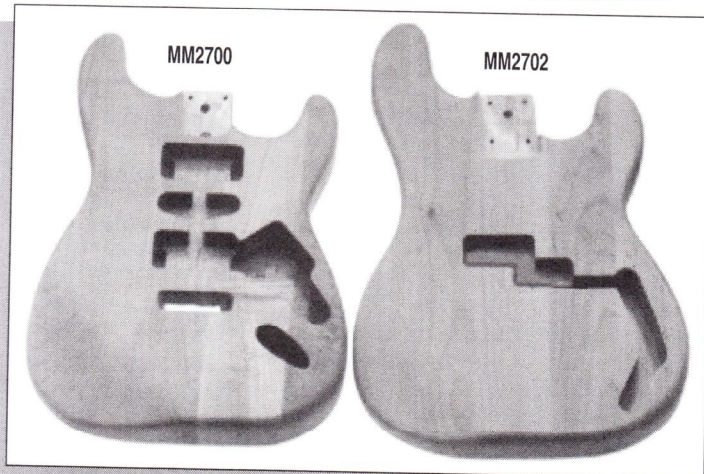

ACTIVE ELECTRONICS PICKUPS BODIES AND NECKS

MM114

MM100/MM102

MM104

MM110

MM106

MM108

MM112

MM116

MM2700

MM2702

Strat®

Tele®

P-Bass® & J-Bass®

PICKUPS FOR ACOUSTIC GUITARS

MM100	3 Band Active Equalizer/Preamp	\$ 64.95
MM102	3 Band Active Equalizer with SLIM JIM® Bridge Mount Pickup	99.95
MM103	4 Band Active EQ/Preamp with Treble, Bass, Mid., 1Khz - 2Khz. SLIM JIM® Under Saddle Acoustic Guitar Pickup	109.95
MM104	MIGHTY MITE® Transducer Pickup, with Tone and Volume Controls and End Pin Jack	59.95
MM106	SLIM JIM® Under Saddle Acoustic Guitar Pickup with End Pin Jack	39.95
MM108	SLIM JIM® Under Saddle Acoustic Bass Pickup with End Pin Jack	39.95
MM110	MIGHTY MITE® Transducer Pickup, Internal Mounting with End Pin Jack	21.95
MM112	End Pin Jack - Chrome	7.95
MM114	Active Bass Control A.B.C. Bass Circuit - 2 vol., Treb., Bass	99.95
MM116	4 Band Active EQ/Preamp with Treble, Bass, Mid., 1Khz - 2Khz Control and Battery Light	74.95