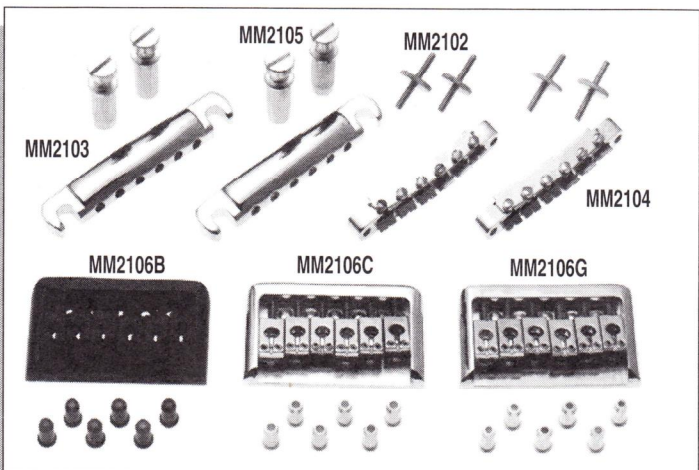

MM1118
MM1120
MM1122

MM1100

MM1102

MM1110

MM1114

MM1112

MM1116

MM2103

MM2105

MM2102

MM2104

MM2106B

MM2106C

MM2106G

TREMOLO SYSTEMS

MM1100	Strat® Style Vintage Tremolo - Chrome	35.00
MM1102	FULL ACTION II, Floating unit with 2 studs - Chrome	37.50
MM1107	Floyd Rose® Licensed Double locking - Chrome	138.00*
MM1108	Floyd Rose® Licensed Double locking - Black	149.95*
MM1111	Floyd Rose® Licensed Double locking - Gold	165.00*
MM1112	Mighty Mite® Tremolo System - Chrome	45.00
MM1114	Mighty Mite® Tremolo System - Black	49.95
MM1116	Mighty Mite® Tremolo System - Gold	55.00
MM1118	Floyd Rose® Licensed Professional Low Profile Tremolo-Chrome	145.00*
MM1120	Floyd Rose® Licensed Professional Low Profile Tremolo-Black	155.00*
MM1122	Floyd Rose® Licensed Professional Low Profile Tremolo-Gold	169.95*
	* Available with MM1500, MM1502 or MM1504 Floyd Rose® Licensed Locking Nut Set - additional (See Page 7)	20.98