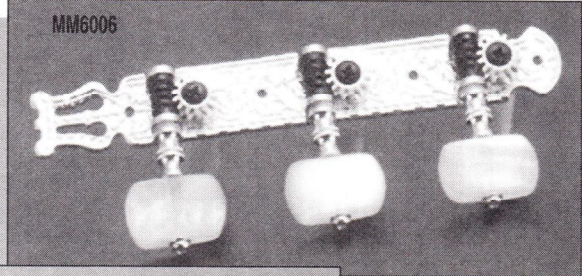

MM6006

MM6008

MM6007

MACHINE HEADS		
MM6000C	3 x 3 Set of 6 pieces, Single Screw flange. Chrome	28.95
MM6000B	3 x 3 Set of 6 pieces, Single Screw flange. Black	35.95
MM6000G	3 x 3 Set of 6 pieces, Single Screw flange. Gold	28.95
MM6001C	Mini button, 6-left, with offset screw flange. Chrome	28.95
MM6001B	Mini button, 6-left, with offset screw flange. Black	35.95
MM6001G	Mini button, 6-left, with offset screw flange. Gold	35.95
MM6002C	Screwless mounting, mini button, 6-left. Chrome	28.95
MM6002B	Screwless mounting, mini button, 6-left. Black	35.95
MM6002G	Screwless mounting, mini button, 6-left. Gold	35.95
MM6003C	Venetian Button Style, 3 x 3 Set of 6 pieces. Chrome	28.95
MM6003G	Venetian Button Style, 3 x 3 Set of 6 pieces. Gold	35.95
MM6004C	3 x 3 Individual set of 6 pieces. Chrome	16.95
MM6004-6L	6 in line version, Individual set of 6 pieces, for steel strings. Chrome	16.95
MM6005C	Butterfly pearloid button, lyra style and nylon rollers. Nickel Plate	11.95
MM6005G	Butterfly pearloid button, lyra style and nylon rollers. Gold Plate	11.95
MM6006G	Handmade pearloid button, adjustable tension, engraved lyra plate, Black worm screws, premium gold plating, and nylon rollers. Gold	39.95
MM6007C	12-string, Mini button, chrome plate, 2 pieces, 6 x 6 set. Chrome	23.95
MM6008C	Electric bass style, open gear, 1/2" dia. slotted post with bushing, 20:1 gear ratio, 4-in-line, 2-piece set. Chrome	39.95
MM6009C	6 in line version, traditional style button, Set of 6 pieces. Chrome	28.95
MM6009B	6 in line version, traditional style button, Set of 6 pieces. Black	35.95
MM6009G	6 in line version, traditional style button, Set of 6 pieces. Gold	35.95