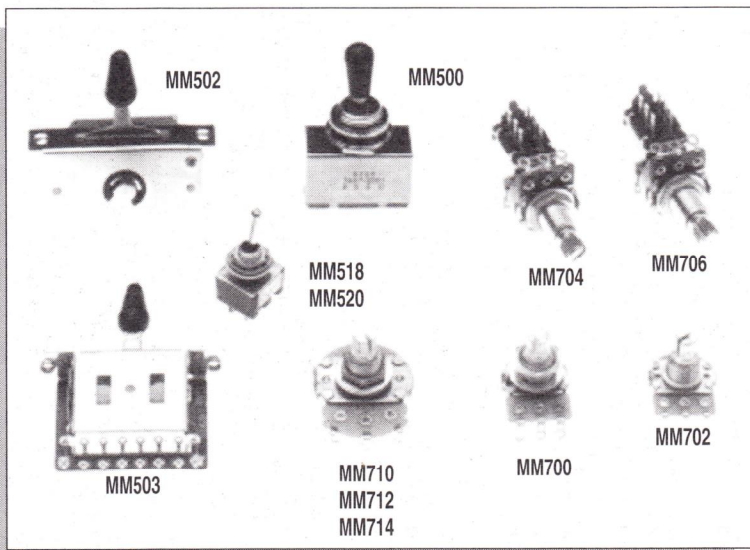

Special Order Fingerboards available in Birdseye Maple and Ebony

GUITAR HARDWARE

SWITCHES

MM500	3 Position Toggle Switch with Black Knob	11.50
MM501	3 Position Toggle Switch with White Knob	11.50
MM502	5 Position Switch with Black Knob	12.50
MM503	5 Way Select Switch with Black Knob	12.50
MM504	Knobs for 5 - way Switch - Black (pkg of 20)	10.00
MM506	Knobs for 5 - way Switch - White (pkg of 20)	10.00
MM508	Knobs for 3 Position Toggle - Black (pkg of 20)	6.95
MM510	Knobs for 3 Position Toggle - White (pkg of 20)	6.95
MM514	Knobs for 5 - way Select - Black (pkg of 20)	6.95
MM516	Knobs for 5 - way Select - White (pkg of 20)	6.95
MM518	Mini Toggle Switch, SPDT	5.95
MM520	Mini Toggle Switch, DPDT	5.95