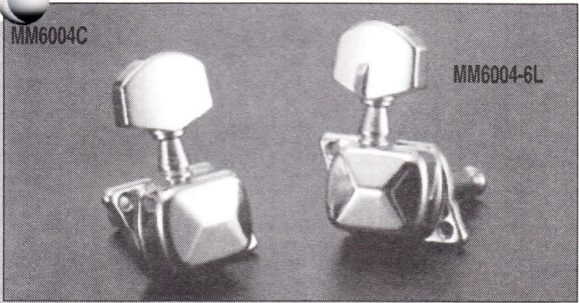

MM6004C

MM6004-6L