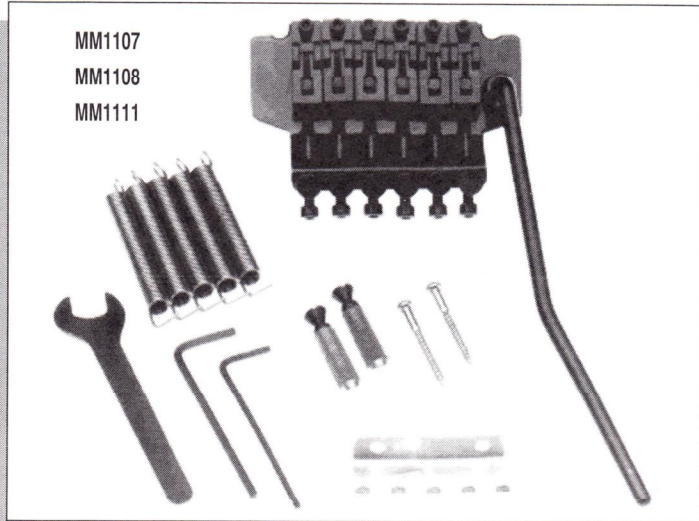

UPGRADE TO MIGHTY MITE[®] PROFESSIONAL GUITAR PARTS

GUITAR/BASS PARTS CATALOG

CATALOG 95 • 708/498-MITE (6483) • Fax: 708/498-5370

Printed in U.S.A. 1/95

TREMOLO SYSTEMS BRIDGES TAIL PIECES

MM1107
MM1108
MM1111

MM2105

MM2102

MM2104

MM2106B

MM2106C

MM2106G

TREMOLO SYSTEMS

MM1100	Strat® Style Vintage Tremolo - Chrome	35.00
MM1102	FULL ACTION II, Floating unit with 2 studs - Chrome	37.50
MM1107	Floyd Rose® Licensed Double locking - Chrome	138.00*
MM1108	Floyd Rose® Licensed Double locking - Black	149.95*
MM1111	Floyd Rose® Licensed Double locking - Gold	165.00*
MM1112	Mighty Mite® Tremolo System - Chrome	45.00
MM1114	Mighty Mite® Tremolo System - Black	49.95
MM1116	Mighty Mite® Tremolo System - Gold	55.00
MM1118	Floyd Rose® Licensed Professional Low Profile Tremolo-Chrome	145.00*
MM1120	Floyd Rose® Licensed Professional Low Profile Tremolo-Black	155.00*
MM1122	Floyd Rose® Licensed Professional Low Profile Tremolo-Gold	169.95*
	* Available with MM1500, MM1502 or MM1504 Floyd Rose® Licensed Locking Nut Set - additional (See Page 7)	20.98