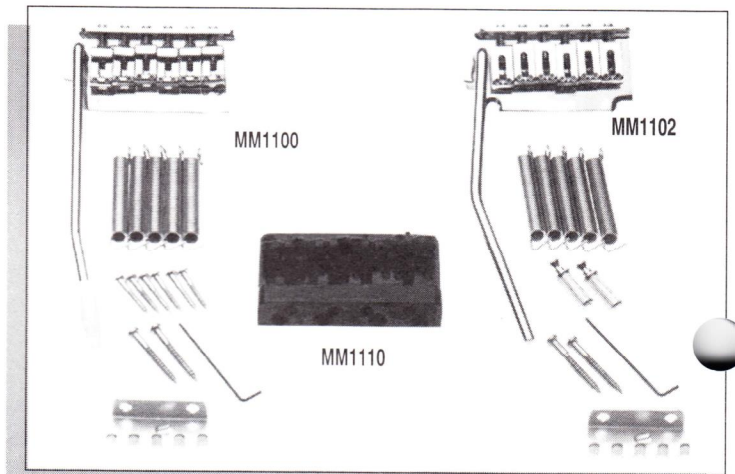

MM1118
MM1120
MM1122

MM1100

MM1102

MM1110