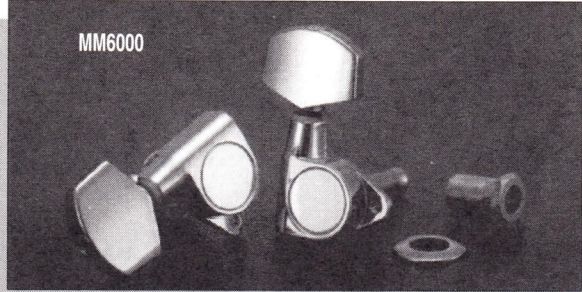

MM6000

MACHINE HEADS

MACHINE HEADS		
MM6000C	3 x 3 Set of 6 pieces, Single Screw flange. Chrome	28.95
MM6000B	3 x 3 Set of 6 pieces, Single Screw flange. Black	35.95
MM6000G	3 x 3 Set of 6 pieces, Single Screw flange. Gold	28.95
MM6001C	Mini button, 6-left, with offset screw flange. Chrome	28.95
MM6001B	Mini button, 6-left, with offset screw flange. Black	35.95
MM6001G	Mini button, 6-left, with offset screw flange. Gold	35.95
MM6002C	Screwless mounting, mini button, 6-left. Chrome	28.95
MM6002B	Screwless mounting, mini button, 6-left. Black	35.95
MM6002G	Screwless mounting, mini button, 6-left. Gold	35.95
MM6003C	Venetian Button Style, 3 x 3 Set of 6 pieces. Chrome	28.95
MM6003G	Venetian Button Style, 3 x 3 Set of 6 pieces. Gold	35.95
MM6004C	3 x 3 Individual set of 6 pieces. Chrome	16.95
MM6004-6L	6 in line version, Individual set of 6 pieces, for steel strings. Chrome	16.95
MM6005C	Butterfly pearloid button, lyra style and nylon rollers. Nickel Plate	11.95
MM6005G	Butterfly pearloid button, lyra style and nylon rollers. Gold Plate	11.95
MM6006G	Handmade pearloid button, adjustable tension, engraved lyra plate, Black worm screws, premium gold plating, and nylon rollers. Gold	39.95
MM6007C	12-string, Mini button, chrome plate, 2 pieces, 6 x 6 set. Chrome	23.95
MM6008C	Electric bass style, open gear, 1/2" dia. slotted post with bushing, 20:1 gear ratio, 4-in-line, 2-piece set. Chrome	39.95
MM6009C	6 in line version, traditional style button, Set of 6 pieces. Chrome	28.95
MM6009B	6 in line version, traditional style button, Set of 6 pieces. Black	35.95
MM6009G	6 in line version, traditional style button, Set of 6 pieces. Gold	35.95