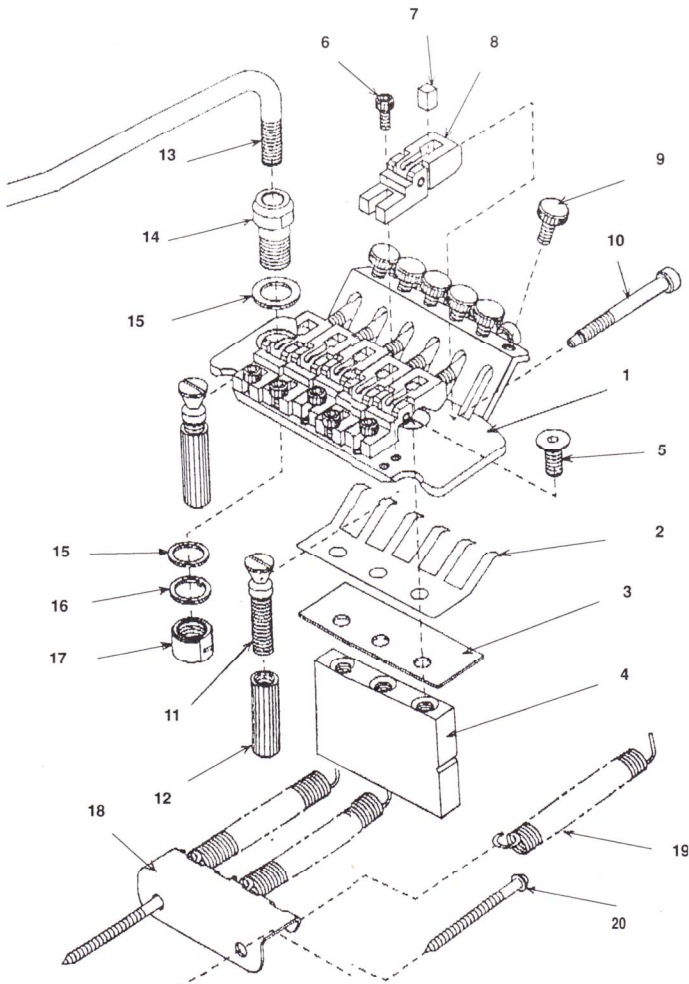

MM 3700C Bridge Saddle Chrome 1 & 6 Quantity 4	MM 3700G Bridge Saddle Gold 1 & 6 Quantity 2	MM 3700B Bridge Saddle Black 1 & 6 Quantity 6	MM 4000 Stud & Stud Insert Quantity 4	MM 3600 String Holder Block Quantity 36	MM 3900 String Holder Locking Bolt Quantity 2
MM 3701C Bridge Saddle Chrome 2 & 5 Quantity 4	MM 3701G Bridge Saddle Gold 2 & 5 Quantity 2	MM 3701B Bridge Saddle Black 2 & 5 Quantity 6	MM 4200 Spring Claw Hook Quantity 3	MM 4400 Tremolo Claw Hook Screw Quantity 6	MM 3500 Saddle Mounting Screw Quantity 36
MM 3702C Bridge Saddle Chrome 3 & 4 Quantity 4	MM 3702G Bridge Saddle Gold 3 & 4 Quantity 2	MM 3702B Bridge Saddle Black 3 & 4 Quantity 6	MM 4300 Tremolo Springs Quantity 6	MM 1502 Locking Nut Sets Black Quantity 2	MM 3800 Fine Tuning Screw Quantity 24
MM 4100C Tremolo Arm Assembly Chrome Quantity 4	MM 4100G Tremolo Arm Assembly Gold Quantity 2	MM 4100B Tremolo Arm Assembly Black Quantity 6	MM 3100 Fine Tuner Adjustment Spring Quantity 4	MM 1500 Locking Nut Sets Chrome Quantity 2	MM 1700 Hex Wrench 3.0-2.5 mm Quantity 20

THE FLOYD ROSE® AND FLOYD ROSE® III LICENSED TREMOLO PARTS KIT.
Contains the Parts and Quantities shown above.

FLOYD ROSE® AND FLOYD ROSE® III LICENSED TREMOLO PARTS KIT

MM5000 The complete replacement parts kit $570.00

FLOYD ROSE® AND FLOYD ROSE® III LICENSED TREMOLO REPLACEMENT PARTS

Part No.	Description	Ref. No.	List Price
MM3000C	Base Plate Chrome	1	12.45
MM3000G	Base Plate Gold	1	16.50
MM3000B	Base Plate Black	1	13.99
MM3100	Fine Tuner Adjustment Spring	2	2.75
MM3200	Spring Holder Plate	3	1.95
MM3300	Tremolo Block / & Locking Screw	4/5	18.95
MM3500	Saddle Lock Down Screw (pkg 6)	6	4.99
MM3600	String Holder Block (pkg 6)	7	4.95
MM3700C	Bridge Saddle 1 & 6 Chrome	8	18.50
MM3700G	Bridge Saddle 1 & 6 Gold	8	19.50
MM3700B	Bridge Saddle 1 & 6 Black	8	18.99
MM3701C	Bridge Saddle 2 & 5 Chrome	8	18.50
MM3701G	Bridge Saddle 2 & 5 Gold	8	19.50
MM3701B	Bridge Saddle 2 & 5 Black	8	18.99
MM3702C	Bridge Saddle 3 & 4 Chrome	8	18.50
MM3702G	Bridge Saddle 3 & 4 Gold	8	19.50
MM3702B	Bridge Saddle 3 & 4 Black	8	18.99
MM3800	Fine Tuner Screw (pkg 6)	9	5.95
MM3900	String Holder Locking Bolt (2)	10	4.00
MM4000	Stud & Stud Insert G/B/C	11	7.49
MM4100	Tremolo Arm Bushing G/B/C	14	*
MM4100	Key Washer	15	*
MM4100	Bottom Washer	16	*
MM4100	Tremolo Arm Lock Nut G/B/C	17	Set*
MM4200	Spring Claw Hook	18	2.99
MM4300	Tremolo Springs (pkg 6)	19	8.99
MM4400	Tremolo Claw Hook Screw (10)	20	5.00

STRAT® and P.J. BASS® are trademarks of Fender Musical Instrument Co., which is not affiliated with MIGHTY MITE® Parts. LP® is a trademark of Gibson® Musical Instrument Co., which is not affiliated with MIGHTY MITE® Parts. Floyd Rose® is not affiliated with MIGHTY MITE® Parts.