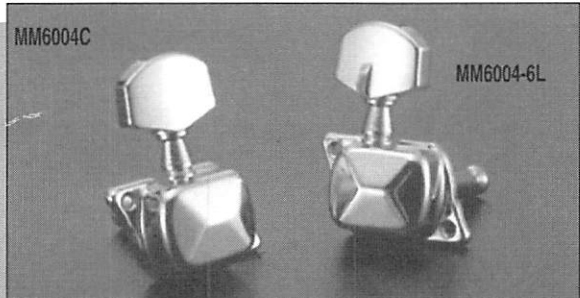

MM6004C

MM6004-6L