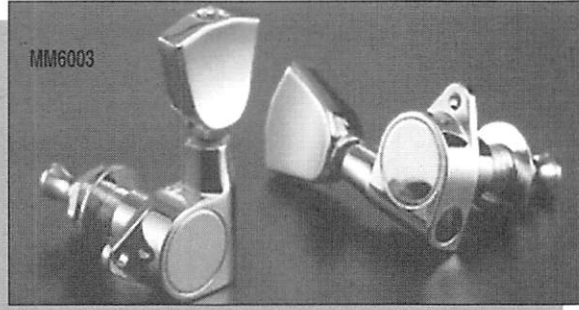

MM6003

MACHINE HEADS

MACHINE HEADS		
MM6000C	3 x 3 Set of 6 pieces, Single Screw flange. Chrome	28.95
MM6000B	3 x 3 Set of 6 pieces, Single Screw flange. Black	35.95
MM6000G	3 x 3 Set of 6 pieces, Single Screw flange. Gold	28.95
MM6001C	Mini button, 6-left, with offset screw flange. Chrome	28.95
MM6001B	Mini button, 6-left, with offset screw flange. Black	35.95
MM6001G	Mini button, 6-left, with offset screw flange. Gold	35.95
MM6002C	Screwless mounting, mini button, 6-left. Chrome	28.95
MM6002B	Screwless mounting, mini button, 6-left. Black	35.95
MM6002G	Screwless mounting, mini button, 6-left. Gold	35.95
MM6003C	Venetian Button Style, 3 x 3 Set of 6 pieces. Chrome	28.95
MM6003G	Venetian Button Style, 3 x 3 Set of 6 pieces. Gold	35.95
MM6004C	3 x 3 Individual set of 6 pieces. Chrome	16.95
MM6004-6L	6 in line version, Individual set of 6 pieces, for steel strings. Chrome	16.95
MM6005C	Butterfly pearloid button, lyra style and nylon rollers. Nickel Plate	11.95
MM6005G	Butterfly pearloid button, lyra style and nylon rollers. Gold Plate	11.95
MM6006G	Handmade pearloid button, adjustable tension, engraved lyra plate, Black worm screws, premium gold plating, and nylon rollers. Gold	39.95
MM6007C	12-string, Mini button, chrome plate, 2 pieces, 6 x 6 set. Chrome	23.95
MM6008C	Electric bass style, open gear, 1/2" dia. slotted post with bushing, 20:1 gear ratio, 4-in-line, 2-piece set. Chrome	39.95
MM6009C	6 in line version, traditional style button, Set of 6 pieces. Chrome	28.95
MM6009B	6 in line version, traditional style button, Set of 6 pieces. Black	35.95
MM6009G	6 in line version, traditional style button, Set of 6 pieces. Gold	35.95