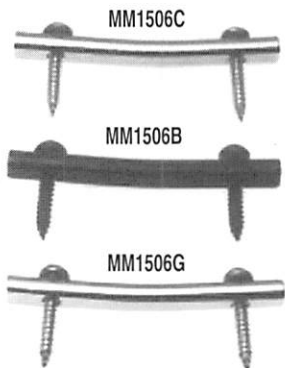

MM1506C

MM1506B

MM1506G