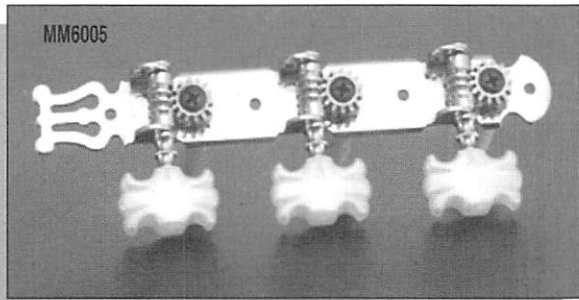

MM6009C

MM6005