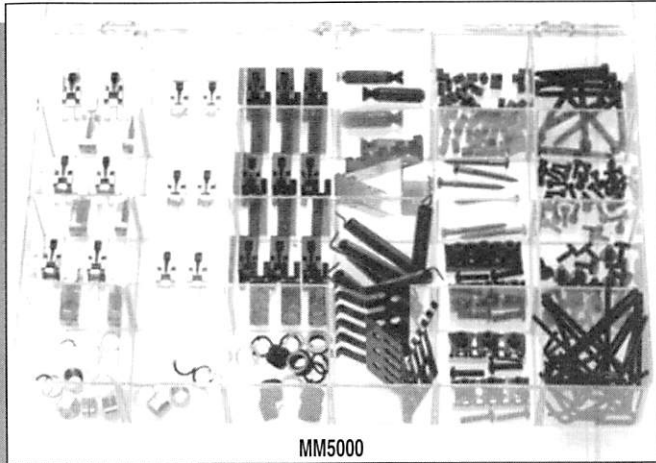

TREMOLO PARTS KIT & TREMOLO PARTS

MM5000

THE FLOYD ROSE® AND FLOYD ROSE® III LICENSED TREMOLO PARTS KIT.
Packaged in a durable Lucite Shop Kit.