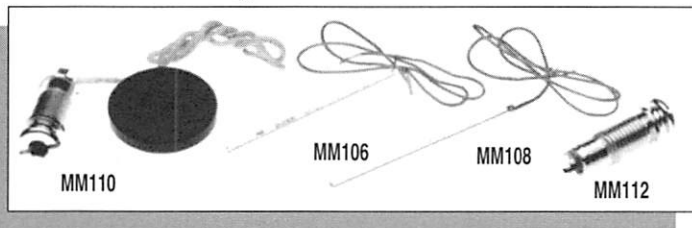

ACTIVE ELECTRONICS PICKUPS BODIES AND NECKS

PICKUPS FOR ACOUSTIC GUITARS

MM100	3 Band Active Equalizer/Preamp	$ 69.95
MM102	3 Band Active Equalizer with SLIM JIM® Bridge Mount Pickup	109.95
MM103	4 Band Active EQ/Preamp with Treble, Bass, Mid., 1Khz - 2Khz. SLIM JIM® Under Saddle Acoustic Guitar Pickup	119.95
MM104	MIGHTY MITE® Transducer Pickup, with Tone and Volume Controls and End Pin Jack	65.00
MM106	SLIM JIM® Under Saddle Acoustic Guitar Pickup with End Pin Jack	45.00
MM108	SLIM JIM® Under Saddle Acoustic Bass Pickup with End Pin Jack	49.95
MM110	MIGHTY MITE® Transducer Pickup, Internal Mounting with End Pin Jack	25.00
MM112	End Pin Jack - Chrome	7.95
MM114	Active Bass Control A.B.C. Bass Circuit - 2 vol., Treb., Bass	109.95
MM116	4 Band Active EQ/Preamp with Treble, Bass, Mid., 1Khz - 2Khz Control and Battery Light	79.95

GUITAR BODIES

MM2700	Strat® Style-Maple, Sanded & Sealed	139.95
MM2702	P-Bass® Style-Maple, Sanded & Sealed	145.95
MM2705	Tele® Style-Maple, Sanded & Sealed	145.95
MM2700U	Strat® Style-Maple, Unfinished	139.95
MM2702U	P-Bass® Style-Maple, Unfinished	145.95
MM2705U	Tele® Style-Maple, Unfinished	145.95
MM2700F	Finished Strat® Style-Maple, Price variance as per color specifications	225.00*
MM2702F	Finished P-Bass Style-Maple, Price variance as per color specifications	239.95*
MM2705F	Finished Tele® Style-Maple, Price variance as per color specifications	225.00*

*Price varies on special order color specifications

GUITAR NECKS

All Fingerboards are Fretted, Sanded and Sealed

MM2900	Strat® Neck W/Rosewood Fgbd.	135.95
MM2901	Strat® Neck Birdseye Maple W/Rosewood Fgbd.	199.95
MM2902	Strat® Neck, W/Maple Fgbd.	139.95
MM2903	Strat® Neck, Birdseye Maple	195.00
MM2904	Tele® Neck, W/Rosewood Fgbd.	139.95
MM2905	Tele® Neck, Maple	139.95
MM2906	P-Bass® Style, W/Rosewood Fgbd.	139.95
MM2907	P-Bass® Style, One Piece Maple Neck	139.95
MM2908	J-Bass® Style, W/Rosewood Fgbd.	139.95
MM2909	J-Bass® Style, One Piece Maple Neck	139.95
MM2910	Strat® Neck W/Ebony Fgbd.	150.00
MM2912	Strat® Neck Birdseye Maple W/Ebony Fgbd.	225.00
MM2914	Tele® Neck Birdseye Maple	210.00

Special Order Fingerboards available in Birdseye Maple and Ebony