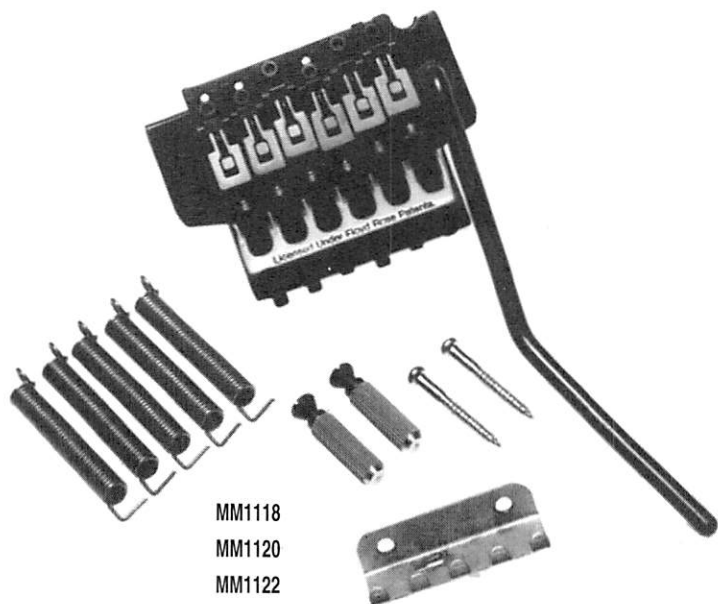


UPGRADE TO MIGHTY MITE[®] PROFESSIONAL GUITAR PARTS

GUITAR/BASS PARTS CATALOG

TREMOLO SYSTEMS

BRIDGES

TAIL PIECES

MM1118
MM1120
MM1122

MM1107
MM1108
MM1111

MM1100

MM2104

MM2106B

MM2106C

MM2106G

TREMOLO SYSTEMS

| | | |
|--------|--|---------|
| MM1100 | Strat® Style Vintage Tremolo - Chrome | 35.00 |
| MM1102 | FULL ACTION II, Floating unit with 2 studs - Chrome | 39.95 |
| MM1107 | Floyd Rose® Licensed Double locking - Chrome | 138.00* |
| MM1108 | Floyd Rose® Licensed Double locking - Black | 149.95* |
| MM1111 | Floyd Rose® Licensed Double locking - Gold | 165.00* |
| MM1112 | Mighty Mite® Tremolo System - Chrome | 45.00 |
| MM1114 | Mighty Mite® Tremolo System - Black | 49.95 |
| MM1116 | Mighty Mite® Tremolo System - Gold | 55.00 |
| MM1118 | Floyd Rose® Licensed Professional Low Profile Tremolo-Chrome | 145.00* |
| MM1120 | Floyd Rose® Licensed Professional Low Profile Tremolo-Black | 155.00* |
| MM1122 | Floyd Rose® Licensed Professional Low Profile Tremolo-Gold | 169.95* |
| | * Available with MM1500, MM1502 or MM1504 Floyd Rose® Licensed Locking Nut Set - additional (See Page 7) | 20.98 |