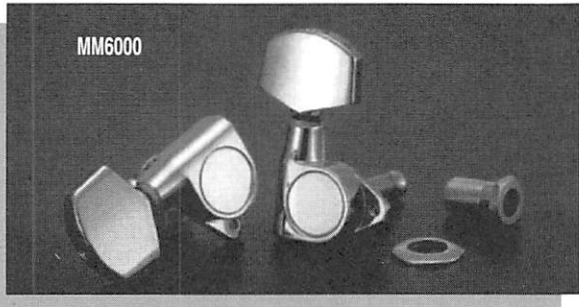

MM6000

MACHINE HEADS

MACHINE HEADS		
MM6000C	3 x 3 Set of 6 pieces, Single Screw flange. Chrome	28.95
MM6000B	3 x 3 Set of 6 pieces, Single Screw flange. Black	35.95
MM6000G	3 x 3 Set of 6 pieces, Single Screw flange. Gold	28.95
MM6001C	Mini button, 6-left, with offset screw flange. Chrome	28.95
MM6001B	Mini button, 6-left, with offset screw flange. Black	35.95
MM6001G	Mini button, 6-left, with offset screw flange. Gold	35.95
MM6002C	Screwless mounting, mini button, 6-left. Chrome	28.95
MM6002B	Screwless mounting, mini button, 6-left. Black	35.95
MM6002G	Screwless mounting, mini button, 6-left. Gold	35.95
MM6003C	Venetian Button Style, 3 x 3 Set of 6 pieces. Chrome	28.95
MM6003G	Venetian Button Style, 3 x 3 Set of 6 pieces. Gold	35.95
MM6004C	3 x 3 Individual set of 6 pieces. Chrome	16.95
MM6004-6L	6 in line version, Individual set of 6 pieces, for steel strings. Chrome	16.95
MM6005C	Butterfly pearloid button, lyra style and nylon rollers. Nickel Plate	11.95
MM6005G	Butterfly pearloid button, lyra style and nylon rollers. Gold Plate	11.95
MM6006G	Handmade pearloid button, adjustable tension, engraved lyra plate, Black worm screws, premium gold plating, and nylon rollers. Gold	39.95
MM6007C	12-string, Mini button, chrome plate, 2 pieces, 6 x 6 set. Chrome	23.95
MM6008C	Electric bass style, open gear, 1/2" dia. slotted post with bushing, 20:1 gear ratio, 4-in-line, 2-piece set. Chrome	39.95
MM6009C	6 in line version, traditional style button, Set of 6 pieces. Chrome	28.95
MM6009B	6 in line version, traditional style button, Set of 6 pieces. Black	35.95
MM6009G	6 in line version, traditional style button, Set of 6 pieces. Gold	35.95