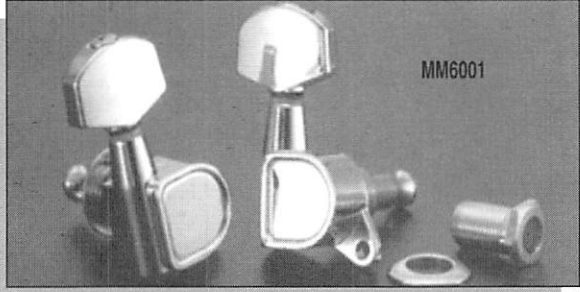

MM6001

MACHINE HEADS

MACHINE HEADS		
MM6000C	3 x 3 Set of 6 pieces, Single Screw flange. Chrome	28.95
MM6000B	3 x 3 Set of 6 pieces, Single Screw flange. Black	35.95
MM6000G	3 x 3 Set of 6 pieces, Single Screw flange. Gold	28.95
MM6001C	Mini button, 6-left, with offset screw flange. Chrome	28.95
MM6001B	Mini button, 6-left, with offset screw flange. Black	35.95
MM6001G	Mini button, 6-left, with offset screw flange. Gold	35.95
MM6002C	Screwless mounting, mini button, 6-left. Chrome	28.95
MM6002B	Screwless mounting, mini button, 6-left. Black	35.95
MM6002G	Screwless mounting, mini button, 6-left. Gold	35.95
MM6003C	Venetian Button Style, 3 x 3 Set of 6 pieces. Chrome	28.95
MM6003G	Venetian Button Style, 3 x 3 Set of 6 pieces. Gold	35.95
MM6004C	3 x 3 Individual set of 6 pieces. Chrome	16.95
MM6004-6L	6 in line version, Individual set of 6 pieces, for steel strings. Chrome	16.95
MM6005C	Butterfly pearloid button, lyra style and nylon rollers. Nickel Plate	11.95
MM6005G	Butterfly pearloid button, lyra style and nylon rollers. Gold Plate	11.95
MM6006G	Handmade pearloid button, adjustable tension, engraved lyra plate, Black worm screws, premium gold plating, and nylon rollers. Gold	39.95
MM6007C	12-string, Mini button, chrome plate, 2 pieces, 6 x 6 set. Chrome	23.95
MM6008C	Electric bass style, open gear, 1/2" dia. slotted post with bushing, 20:1 gear ratio, 4-in-line, 2-piece set. Chrome	39.95
MM6009C	6 in line version, traditional style button, Set of 6 pieces. Chrome	28.95
MM6009B	6 in line version, traditional style button, Set of 6 pieces. Black	35.95
MM6009G	6 in line version, traditional style button, Set of 6 pieces. Gold	35.95