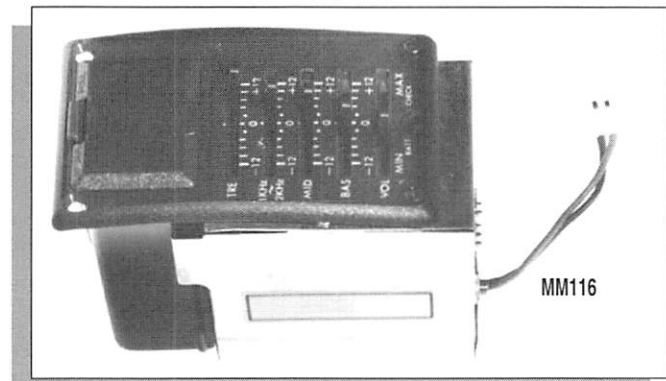

ACTIVE ELECTRONICS PICKUPS BODIES AND NECKS

PICKUPS FOR ACOUSTIC GUITARS

MM100	3 Band Active Equalizer/Preamp	$ 69.95
MM102	3 Band Active Equalizer with SLIM JIM® Bridge Mount Pickup	109.95
MM103	4 Band Active EQ/Preamp with Treble, Bass, Mid., 1Khz - 2Khz. SLIM JIM® Under Saddle Acoustic Guitar Pickup	119.95
MM104	MIGHTY MITE® Transducer Pickup, with Tone and Volume Controls and End Pin Jack	65.00
MM106	SLIM JIM® Under Saddle Acoustic Guitar Pickup with End Pin Jack	45.00
MM108	SLIM JIM® Under Saddle Acoustic Bass Pickup with End Pin Jack	49.95
MM110	MIGHTY MITE® Transducer Pickup, Internal Mounting with End Pin Jack	25.00
MM112	End Pin Jack - Chrome	7.95
MM114	Active Bass Control A.B.C. Bass Circuit - 2 vol., Treb., Bass	109.95
MM116	4 Band Active EQ/Preamp with Treble, Bass, Mid., 1Khz - 2Khz Control and Battery Light	79.95

GUITAR BODIES

MM2700	Strat® Style-Maple, Sanded & Sealed	139.95
MM2702	P-Bass® Style-Maple, Sanded & Sealed	145.95
MM2705	Tele® Style-Maple, Sanded & Sealed	145.95
MM2700U	Strat® Style-Maple, Unfinished	139.95
MM2702U	P-Bass® Style-Maple, Unfinished	145.95
MM2705U	Tele® Style-Maple, Unfinished	145.95
MM2700F	Finished Strat® Style-Maple, Price variance as per color specifications	225.00*
MM2702F	Finished P-Bass Style-Maple, Price variance as per color specifications	239.95*
MM2705F	Finished Tele® Style-Maple, Price variance as per color specifications	225.00*

*Price varies on special order color specifications

GUITAR NECKS

All Fingerboards are Fretted, Sanded and Sealed

MM2900	Strat® Neck W/Rosewood Fgbd.	135.95
MM2901	Strat® Neck Birdseye Maple W/Rosewood Fgbd.	199.95
MM2902	Strat® Neck, W/Maple Fgbd.	139.95
MM2903	Strat® Neck, Birdseye Maple	195.00
MM2904	Tele® Neck, W/Rosewood Fgbd.	139.95
MM2905	Tele® Neck, Maple	139.95
MM2906	P-Bass® Style, W/Rosewood Fgbd.	139.95
MM2907	P-Bass® Style, One Piece Maple Neck	139.95
MM2908	J-Bass® Style, W/Rosewood Fgbd.	139.95
MM2909	J-Bass® Style, One Piece Maple Neck	139.95
MM2910	Strat® Neck W/Ebony Fgbd.	150.00
MM2912	Strat® Neck Birdseye Maple W/Ebony Fgbd.	225.00
MM2914	Tele® Neck Birdseye Maple	210.00

Special Order Fingerboards available in Birdseye Maple and Ebony