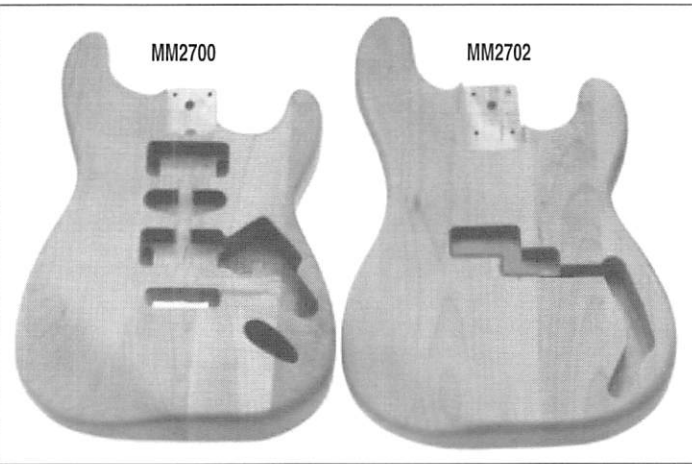

ACTIVE ELECTRONICS PICKUPS BODIES AND NECKS

PICKUPS FOR ACOUSTIC GUITARS

MM100	3 Band Active Equalizer/Preamp	$ 69.95
MM102	3 Band Active Equalizer with SLIM JIM® Bridge Mount Pickup	109.95
MM103	4 Band Active EQ/Preamp with Treble, Bass, Mid., 1Khz - 2Khz. SLIM JIM® Under Saddle Acoustic Guitar Pickup	119.95
MM104	MIGHTY MITE® Transducer Pickup, with Tone and Volume Controls and End Pin Jack	65.00
MM106	SLIM JIM® Under Saddle Acoustic Guitar Pickup with End Pin Jack	45.00
MM108	SLIM JIM® Under Saddle Acoustic Bass Pickup with End Pin Jack	49.95
MM110	MIGHTY MITE® Transducer Pickup, Internal Mounting with End Pin Jack	25.00
MM112	End Pin Jack - Chrome	7.95
MM114	Active Bass Control A.B.C. Bass Circuit - 2 vol., Treb., Bass	109.95
MM116	4 Band Active EQ/Preamp with Treble, Bass, Mid., 1Khz - 2Khz Control and Battery Light	79.95

GUITAR BODIES

MM2700	Strat® Style-Maple, Sanded & Sealed	139.95
MM2702	P-Bass® Style-Maple, Sanded & Sealed	145.95
MM2705	Tele® Style-Maple, Sanded & Sealed	145.95
MM2700U	Strat® Style-Maple, Unfinished	139.95
MM2702U	P-Bass® Style-Maple, Unfinished	145.95
MM2705U	Tele® Style-Maple, Unfinished	145.95
MM2700F	Finished Strat® Style-Maple, Price variance as per color specifications	225.00*
MM2702F	Finished P-Bass Style-Maple, Price variance as per color specifications	239.95*
MM2705F	Finished Tele® Style-Maple, Price variance as per color specifications	225.00*

*Price varies on special order color specifications

GUITAR NECKS

All Fingerboards are Fretted, Sanded and Sealed

MM2900	Strat® Neck W/Rosewood Fgbd.	135.95
MM2901	Strat® Neck Birdseye Maple W/Rosewood Fgbd.	199.95
MM2902	Strat® Neck, W/Maple Fgbd.	139.95
MM2903	Strat® Neck, Birdseye Maple	195.00
MM2904	Tele® Neck, W/Rosewood Fgbd.	139.95
MM2905	Tele® Neck, Maple	139.95
MM2906	P-Bass® Style, W/Rosewood Fgbd.	139.95
MM2907	P-Bass® Style, One Piece Maple Neck	139.95
MM2908	J-Bass® Style, W/Rosewood Fgbd.	139.95
MM2909	J-Bass® Style, One Piece Maple Neck	139.95
MM2910	Strat® Neck W/Ebony Fgbd.	150.00
MM2912	Strat® Neck Birdseye Maple W/Ebony Fgbd.	225.00
MM2914	Tele® Neck Birdseye Maple	210.00

Special Order Fingerboards available in Birdseye Maple and Ebony