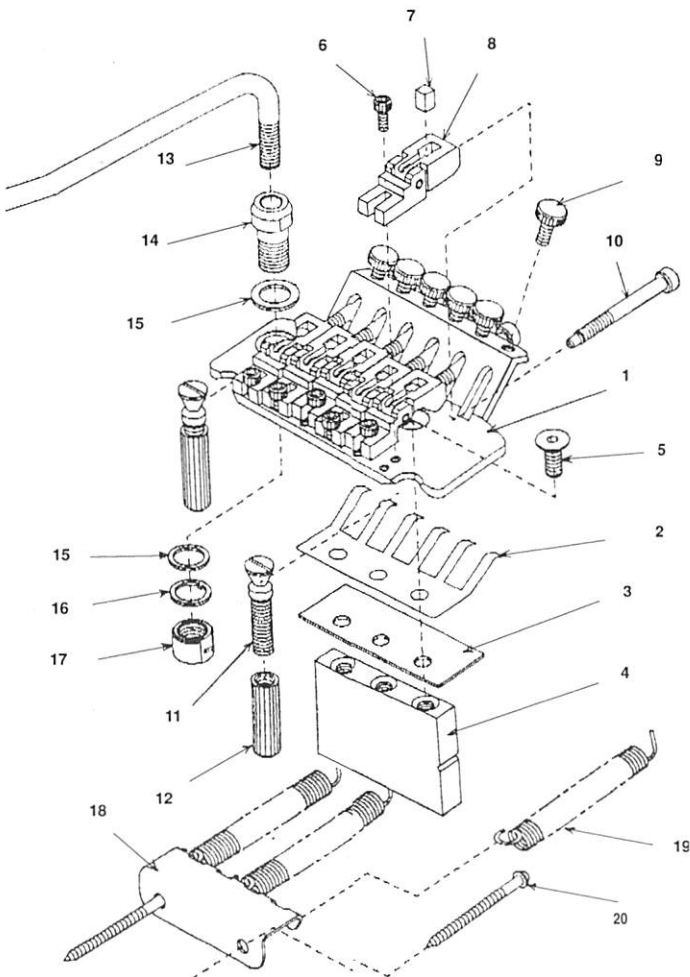

MM 3700C Bridge Saddle Chrome 1 & 6 Quantity 4	MM 3700G Bridge Saddle Gold 1 & 6 Quantity 2	MM 3700B Bridge Saddle Black 1 & 6 Quantity 6	MM 4000 Stud & Stud Insert Quantity 4	MM 3600 String Holder Block Quantity 36	MM 3900 String Holder Locking Bolt Quantity 12
MM 3701C Bridge Saddle Chrome 2 & 5 Quantity 4	MM 3701G Bridge Saddle Gold 2 & 5 Quantity 2	MM 3701B Bridge Saddle Black 2 & 5 Quantity 6	MM 4200 Spring Claw Hook Quantity 3	MM 4400 Tremolo Claw Hook Screw Quantity 6	MM 3500 Saddle Mounting Screw Quantity 36
MM 3702C Bridge Saddle Chrome 3 & 4 Quantity 4	MM 3702G Bridge Saddle Gold 3 & 4 Quantity 2	MM 3702B Bridge Saddle Black 3 & 4 Quantity 6	MM 4300 Tremolo Springs Quantity 6	MM 1502 2 Locking Nut Sets Black Quantity 2	MM 3800 Fine Tuning Screw Quantity 24
MM 4100C Tremolo Arm Assembly Chrome Quantity 4	MM 4100G Tremolo Arm Assembly Gold Quantity 2	MM 4100B Tremolo Arm Assembly Black Quantity 6	MM 3100 Fine Tuner Adjustment Spring Quantity 4	MM 1500 Locking Nut Sets Chrome Quantity 2	MM 1700 Hex Wrench 3.0-2.5 mm Quantity 20

THE FLOYD ROSE® AND FLOYD ROSE® III LICENSED TREMOLO PARTS KIT.
Contains the Parts and Quantities shown above.

FLOYD ROSE® AND FLOYD ROSE® III LICENSED TREMOLO PARTS KIT

MM5000 The complete replacement parts kit $570.00

FLOYD ROSE® AND FLOYD ROSE® III LICENSED TREMOLO REPLACEMENT PARTS

Part No.	Description	Ref. No.	List Price
MM3000C	Base Plate Chrome	1	12.45
MM3000G	Base Plate Gold	1	16.56
MM3000B	Base Plate Black	1	13.99
MM3100	Fine Tuner Adjustment Spring	2	2.75
MM3200	Spring Holder Plate	3	1.95
MM3300	Tremolo Block / & Locking Screw	4/5	18.95
MM3500	Saddle Lock Down Screw (pkg 6)	6	4.99
MM3600	String Holder Block (pkg 6)	7	6.95
MM3700C	Bridge Saddle 1 & 6 Chrome	8	18.50
MM3700G	Bridge Saddle 1 & 6 Gold	8	19.50
MM3700B	Bridge Saddle 1 & 6 Black	8	18.99
MM3701C	Bridge Saddle 2 & 5 Chrome	8	18.50
MM3701G	Bridge Saddle 2 & 5 Gold	8	19.50
MM3701B	Bridge Saddle 2 & 5 Black	8	18.99
MM3702C	Bridge Saddle 3 & 4 Chrome	8	18.50
MM3702G	Bridge Saddle 3 & 4 Gold	8	19.50
MM3702B	Bridge Saddle 3 & 4 Black	8	18.99
MM3800	Fine Tuner Screw (pkg 6)	9	7.95
MM3900	String Holder Locking Bolt (2)	10	4.00
MM4000	Stud & Stud Insert G/B/C	11	7.49
MM4100	Tremolo Arm Bushing G/B/C	14	*
MM4100	Key Washer	15	*
MM4100	Bottom Washer	16	*
MM4100	Tremolo Arm Lock Nut G/B/C	17	Set* 5.99
MM4200	Spring Claw Hook	18	3.99
MM4300	Tremolo Springs (pkg 6)	19	8.99
MM4400	Tremolo Claw Hook Screw (10)	20	5.00

STRAT® and P.J. BASS® are trademarks of Fender Musical Instrument Co., which is not affiliated with MIGHTY MITE® Parts. LP® is a trademark of Gibson® Musical Instrument Co., which is not affiliated with MIGHTY MITE® Parts. Floyd Rose® is not affiliated with MIGHTY MITE® Parts.