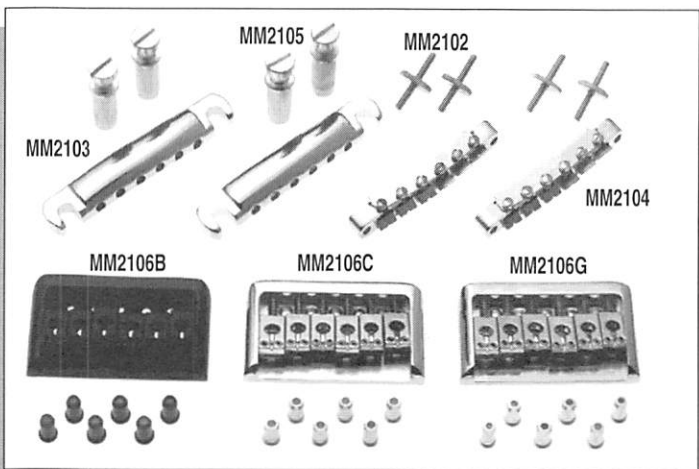

MM1102

MM1110

MM1114

MM1112

MM1116

MM2103

MM2105

MM2102

MM2104

MM2106B

MM2106C

MM2106G

TREMOLO SYSTEMS

| | | |
|--------|--|---------|
| MM1100 | Strat® Style Vintage Tremolo - Chrome | 35.00 |
| MM1102 | FULL ACTION II, Floating unit with 2 studs - Chrome | 39.95 |
| MM1107 | Floyd Rose® Licensed Double locking - Chrome | 138.00* |
| MM1108 | Floyd Rose® Licensed Double locking - Black | 149.95* |
| MM1111 | Floyd Rose® Licensed Double locking - Gold | 165.00* |
| MM1112 | Mighty Mite® Tremolo System - Chrome | 45.00 |
| MM1114 | Mighty Mite® Tremolo System - Black | 49.95 |
| MM1116 | Mighty Mite® Tremolo System - Gold | 55.00 |
| MM1118 | Floyd Rose® Licensed Professional Low Profile Tremolo-Chrome | 145.00* |
| MM1120 | Floyd Rose® Licensed Professional Low Profile Tremolo-Black | 155.00* |
| MM1122 | Floyd Rose® Licensed Professional Low Profile Tremolo-Gold | 169.95* |
| | * Available with MM1500, MM1502 or MM1504 Floyd Rose® Licensed Locking Nut Set - additional (See Page 7) | 20.98 |