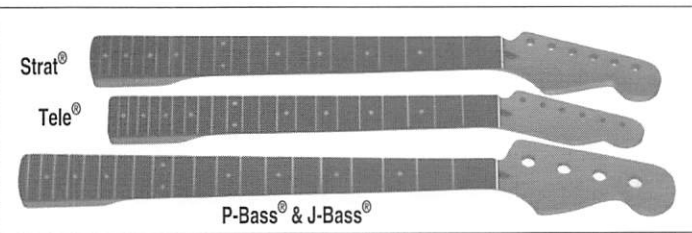

ACTIVE ELECTRONICS PICKUPS BODIES AND NECKS

PICKUPS FOR ACOUSTIC GUITARS

MM100	3 Band Active Equalizer/Preamp	$ 69.95
MM102	3 Band Active Equalizer with SLIM JIM® Bridge Mount Pickup	109.95
MM103	4 Band Active EQ/Preamp with Treble, Bass, Mid., 1Khz - 2Khz. SLIM JIM® Under Saddle Acoustic Guitar Pickup	119.95
MM104	MIGHTY MITE® Transducer Pickup, with Tone and Volume Controls and End Pin Jack	65.00
MM106	SLIM JIM® Under Saddle Acoustic Guitar Pickup with End Pin Jack	45.00
MM108	SLIM JIM® Under Saddle Acoustic Bass Pickup with End Pin Jack	49.95
MM110	MIGHTY MITE® Transducer Pickup, Internal Mounting with End Pin Jack	25.00
MM112	End Pin Jack - Chrome	7.95
MM114	Active Bass Control A.B.C. Bass Circuit - 2 vol., Treb., Bass	109.95
MM116	4 Band Active EQ/Preamp with Treble, Bass, Mid., 1Khz - 2Khz Control and Battery Light	79.95

GUITAR BODIES

MM2700	Strat® Style-Maple, Sanded & Sealed	139.95
MM2702	P-Bass® Style-Maple, Sanded & Sealed	145.95
MM2705	Tele® Style-Maple, Sanded & Sealed	145.95
MM2700U	Strat® Style-Maple, Unfinished	139.95
MM2702U	P-Bass® Style-Maple, Unfinished	145.95
MM2705U	Tele® Style-Maple, Unfinished	145.95
MM2700F	Finished Strat® Style-Maple, Price variance as per color specifications	225.00*
MM2702F	Finished P-Bass Style-Maple, Price variance as per color specifications	239.95*
MM2705F	Finished Tele® Style-Maple, Price variance as per color specifications	225.00*

*Price varies on special order color specifications

GUITAR NECKS

All Fingerboards are Fretted, Sanded and Sealed

MM2900	Strat® Neck W/Rosewood Fgbd.	135.95
MM2901	Strat® Neck Birdseye Maple W/Rosewood Fgbd.	199.95
MM2902	Strat® Neck, W/Maple Fgbd.	139.95
MM2903	Strat® Neck, Birdseye Maple	195.00
MM2904	Tele® Neck, W/Rosewood Fgbd.	139.95
MM2905	Tele® Neck, Maple	139.95
MM2906	P-Bass® Style, W/Rosewood Fgbd.	139.95
MM2907	P-Bass® Style, One Piece Maple Neck	139.95
MM2908	J-Bass® Style, W/Rosewood Fgbd.	139.95
MM2909	J-Bass® Style, One Piece Maple Neck	139.95
MM2910	Strat® Neck W/Ebony Fgbd.	150.00
MM2912	Strat® Neck Birdseye Maple W/Ebony Fgbd.	225.00
MM2914	Tele® Neck Birdseye Maple	210.00

Special Order Fingerboards available in Birdseye Maple and Ebony