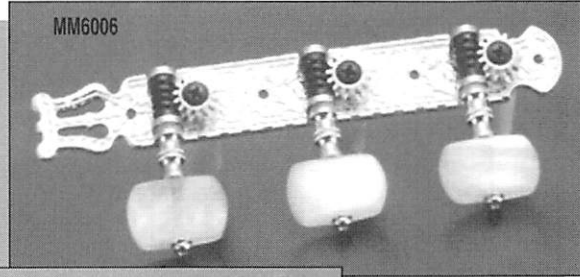

MM6006

MM6008

MM6007

| MACHINE HEADS | | |
|---------------|---|-------|
| MM6000C | 3 x 3 Set of 6 pieces, Single Screw flange. Chrome | 28.95 |
| MM6000B | 3 x 3 Set of 6 pieces, Single Screw flange. Black | 35.95 |
| MM6000G | 3 x 3 Set of 6 pieces, Single Screw flange. Gold | 28.95 |
| MM6001C | Mini button, 6-left, with offset screw flange. Chrome | 28.95 |
| MM6001B | Mini button, 6-left, with offset screw flange. Black | 35.95 |
| MM6001G | Mini button, 6-left, with offset screw flange. Gold | 35.95 |
| MM6002C | Screwless mounting, mini button, 6-left. Chrome | 28.95 |
| MM6002B | Screwless mounting, mini button, 6-left. Black | 35.95 |
| MM6002G | Screwless mounting, mini button, 6-left. Gold | 35.95 |
| MM6003C | Venetian Button Style, 3 x 3 Set of 6 pieces. Chrome | 28.95 |
| MM6003G | Venetian Button Style, 3 x 3 Set of 6 pieces. Gold | 35.95 |
| MM6004C | 3 x 3 Individual set of 6 pieces. Chrome | 16.95 |
| MM6004-6L | 6 in line version, Individual set of 6 pieces, for steel strings. Chrome | 16.95 |
| MM6005C | Butterfly pearloid button, lyra style and nylon rollers. Nickel Plate | 11.95 |
| MM6005G | Butterfly pearloid button, lyra style and nylon rollers. Gold Plate | 11.95 |
| MM6006G | Handmade pearloid button, adjustable tension, engraved lyra plate, Black worm screws, premium gold plating, and nylon rollers. Gold | 39.95 |
| MM6007C | 12-string, Mini button, chrome plate, 2 pieces, 6 x 6 set. Chrome | 23.95 |
| MM6008C | Electric bass style, open gear, 1/2" dia. slotted post with bushing, 20:1 gear ratio, 4-in-line, 2-piece set. Chrome | 39.95 |
| MM6009C | 6 in line version, traditional style button, Set of 6 pieces. Chrome | 28.95 |
| MM6009B | 6 in line version, traditional style button, Set of 6 pieces. Black | 35.95 |
| MM6009G | 6 in line version, traditional style button, Set of 6 pieces. Gold | 35.95 |