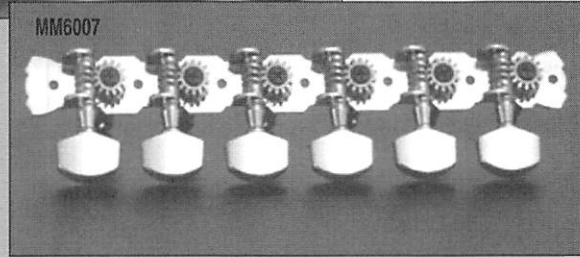

MM6006

MM6008

MM6007

| MACHINE HEADS | | |
|---------------|---|-------|
| MM6000C | 3 x 3 Set of 6 pieces, Single Screw flange. Chrome | 28.95 |
| MM6000B | 3 x 3 Set of 6 pieces, Single Screw flange. Black | 35.95 |
| MM6000G | 3 x 3 Set of 6 pieces, Single Screw flange. Gold | 28.95 |
| MM6001C | Mini button, 6-left, with offset screw flange. Chrome | 28.95 |
| MM6001B | Mini button, 6-left, with offset screw flange. Black | 35.95 |
| MM6001G | Mini button, 6-left, with offset screw flange. Gold | 35.95 |
| MM6002C | Screwless mounting, mini button, 6-left. Chrome | 28.95 |
| MM6002B | Screwless mounting, mini button, 6-left. Black | 35.95 |
| MM6002G | Screwless mounting, mini button, 6-left. Gold | 35.95 |
| MM6003C | Venetian Button Style, 3 x 3 Set of 6 pieces. Chrome | 28.95 |
| MM6003G | Venetian Button Style, 3 x 3 Set of 6 pieces. Gold | 35.95 |
| MM6004C | 3 x 3 Individual set of 6 pieces. Chrome | 16.95 |
| MM6004-6L | 6 in line version, Individual set of 6 pieces, for steel strings. Chrome | 16.95 |
| MM6005C | Butterfly pearloid button, lyra style and nylon rollers. Nickel Plate | 11.95 |
| MM6005G | Butterfly pearloid button, lyra style and nylon rollers. Gold Plate | 11.95 |
| MM6006G | Handmade pearloid button, adjustable tension, engraved lyra plate, Black worm screws, premium gold plating, and nylon rollers. Gold | 39.95 |
| MM6007C | 12-string, Mini button, chrome plate, 2 pieces, 6 x 6 set. Chrome | 23.95 |
| MM6008C | Electric bass style, open gear, 1/2" dia. slotted post with bushing, 20:1 gear ratio, 4-in-line, 2-piece set. Chrome | 39.95 |
| MM6009C | 6 in line version, traditional style button, Set of 6 pieces. Chrome | 28.95 |
| MM6009B | 6 in line version, traditional style button, Set of 6 pieces. Black | 35.95 |
| MM6009G | 6 in line version, traditional style button, Set of 6 pieces. Gold | 35.95 |