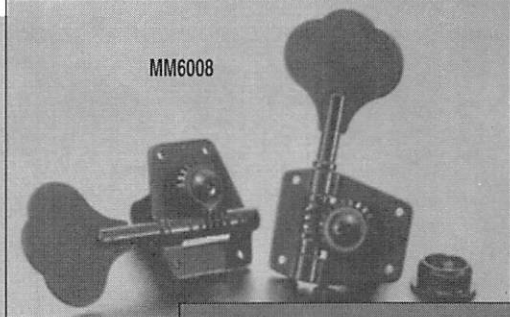

MM6006

MM6008

MM6007

| MACHINE HEADS | | |
|---------------|---|-------|
| MM6000C | 3 x 3 Set of 6 pieces, Single Screw flange. Chrome | 28.95 |
| MM6000B | 3 x 3 Set of 6 pieces, Single Screw flange. Black | 35.95 |
| MM6000G | 3 x 3 Set of 6 pieces, Single Screw flange. Gold | 28.95 |
| MM6001C | Mini button, 6-left, with offset screw flange. Chrome | 28.95 |
| MM6001B | Mini button, 6-left, with offset screw flange. Black | 35.95 |
| MM6001G | Mini button, 6-left, with offset screw flange. Gold | 35.95 |
| MM6002C | Screwless mounting, mini button, 6-left. Chrome | 28.95 |
| MM6002B | Screwless mounting, mini button, 6-left. Black | 35.95 |
| MM6002G | Screwless mounting, mini button, 6-left. Gold | 35.95 |
| MM6003C | Venetian Button Style, 3 x 3 Set of 6 pieces. Chrome | 28.95 |
| MM6003G | Venetian Button Style, 3 x 3 Set of 6 pieces. Gold | 35.95 |
| MM6004C | 3 x 3 Individual set of 6 pieces. Chrome | 16.95 |
| MM6004-6L | 6 in line version, Individual set of 6 pieces, for steel strings. Chrome | 16.95 |
| MM6005C | Butterfly pearloid button, lyra style and nylon rollers. Nickel Plate | 11.95 |
| MM6005G | Butterfly pearloid button, lyra style and nylon rollers. Gold Plate | 11.95 |
| MM6006G | Handmade pearloid button, adjustable tension, engraved lyra plate, Black worm screws, premium gold plating, and nylon rollers. Gold | 39.95 |
| MM6007C | 12-string, Mini button, chrome plate, 2 pieces, 6 x 6 set. Chrome | 23.95 |
| MM6008C | Electric bass style, open gear, 1/2" dia. slotted post with bushing, 20:1 gear ratio, 4-in-line, 2-piece set. Chrome | 39.95 |
| MM6009C | 6 in line version, traditional style button, Set of 6 pieces. Chrome | 28.95 |
| MM6009B | 6 in line version, traditional style button, Set of 6 pieces. Black | 35.95 |
| MM6009G | 6 in line version, traditional style button, Set of 6 pieces. Gold | 35.95 |