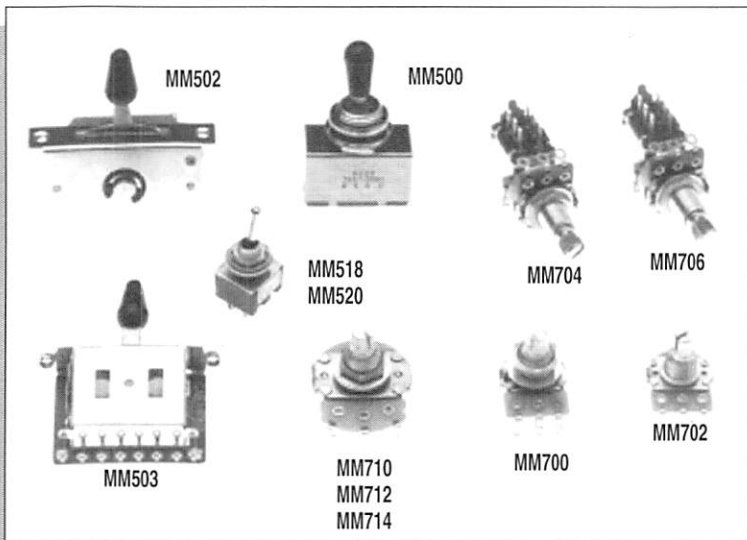

Special Order Fingerboards available in Birdseye Maple and Ebony

GUITAR HARDWARE

SWITCHES

| | | |
|-------|---|-------|
| MM500 | 3 Position Toggle Switch with Black Knob | 11.50 |
| MM501 | 3 Position Toggle Switch with White Knob | 11.50 |
| MM502 | 5 Position Switch with Black Knob | 12.50 |
| MM503 | 5 Way Select Switch with Black Knob | 12.50 |
| MM504 | Knobs for 5 - way Switch - Black (pkg of 20) | 10.00 |
| MM506 | Knobs for 5 - way Switch - White (pkg of 20) | 10.00 |
| MM508 | Knobs for 3 Position Toggle - Black (pkg of 20) | 6.95 |
| MM510 | Knobs for 3 Position Toggle - White (pkg of 20) | 6.95 |
| MM514 | Knobs for 5 - way Select - Black (pkg of 20) | 6.95 |
| MM516 | Knobs for 5 - way Select - White (pkg of 20) | 6.95 |
| MM518 | Mini Toggle Switch, SPDT | 5.95 |
| MM520 | Mini Toggle Switch, DPDT | 5.95 |