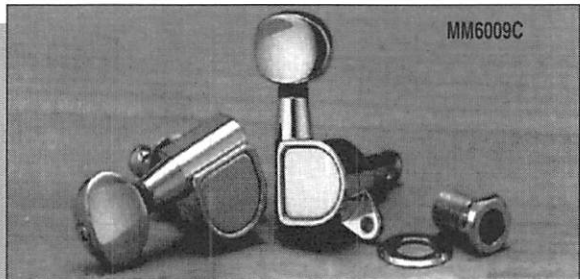

MACHINE HEADS

MACHINE HEADS		
MM6000C	3 x 3 Set of 6 pieces, Single Screw flange. Chrome	28.95
MM6000B	3 x 3 Set of 6 pieces, Single Screw flange. Black	35.95
MM6000G	3 x 3 Set of 6 pieces, Single Screw flange. Gold	28.95
MM6001C	Mini button, 6-left, with offset screw flange. Chrome	28.95
MM6001B	Mini button, 6-left, with offset screw flange. Black	35.95
MM6001G	Mini button, 6-left, with offset screw flange. Gold	35.95
MM6002C	Screwless mounting, mini button, 6-left. Chrome	28.95
MM6002B	Screwless mounting, mini button, 6-left. Black	35.95
MM6002G	Screwless mounting, mini button, 6-left. Gold	35.95
MM6003C	Venetian Button Style, 3 x 3 Set of 6 pieces. Chrome	28.95
MM6003G	Venetian Button Style, 3 x 3 Set of 6 pieces. Gold	35.95
MM6004C	3 x 3 Individual set of 6 pieces. Chrome	16.95
MM6004-6L	6 in line version, Individual set of 6 pieces, for steel strings. Chrome	16.95
MM6005C	Butterfly pearloid button, lyra style and nylon rollers. Nickel Plate	11.95
MM6005G	Butterfly pearloid button, lyra style and nylon rollers. Gold Plate	11.95
MM6006G	Handmade pearloid button, adjustable tension, engraved lyra plate, Black worm screws, premium gold plating, and nylon rollers. Gold	39.95
MM6007C	12-string, Mini button, chrome plate, 2 pieces, 6 x 6 set. Chrome	23.95
MM6008C	Electric bass style, open gear, 1/2" dia. slotted post with bushing, 20:1 gear ratio, 4-in-line, 2-piece set. Chrome	39.95
MM6009C	6 in line version, traditional style button, Set of 6 pieces. Chrome	28.95
MM6009B	6 in line version, traditional style button, Set of 6 pieces. Black	35.95
MM6009G	6 in line version, traditional style button, Set of 6 pieces. Gold	35.95