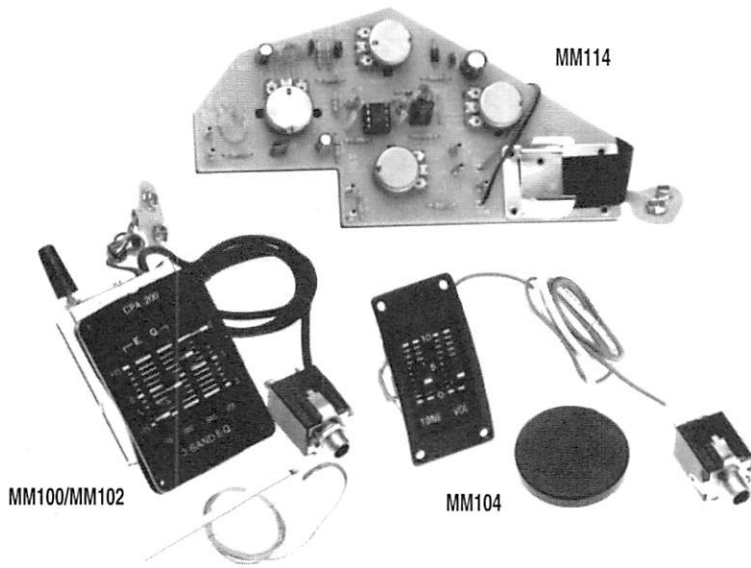

MM2104

MM2106B

MM2106C

MM2106G

TREMOLO SYSTEMS

| | | |
|--------|--|---------|
| MM1100 | Strat® Style Vintage Tremolo - Chrome | 35.00 |
| MM1102 | FULL ACTION II, Floating unit with 2 studs - Chrome | 39.95 |
| MM1107 | Floyd Rose® Licensed Double locking - Chrome | 138.00* |
| MM1108 | Floyd Rose® Licensed Double locking - Black | 149.95* |
| MM1111 | Floyd Rose® Licensed Double locking - Gold | 165.00* |
| MM1112 | Mighty Mite® Tremolo System - Chrome | 45.00 |
| MM1114 | Mighty Mite® Tremolo System - Black | 49.95 |
| MM1116 | Mighty Mite® Tremolo System - Gold | 55.00 |
| MM1118 | Floyd Rose® Licensed Professional Low Profile Tremolo-Chrome | 145.00* |
| MM1120 | Floyd Rose® Licensed Professional Low Profile Tremolo-Black | 155.00* |
| MM1122 | Floyd Rose® Licensed Professional Low Profile Tremolo-Gold | 169.95* |
| | * Available with MM1500, MM1502 or MM1504 Floyd Rose® Licensed Locking Nut Set - additional (See Page 7) | 20.98 |

ACTIVE ELECTRONICS PICKUPS BODIES AND NECKS

PICKUPS FOR ACOUSTIC GUITARS

| | | |
|-------|---|----------|
| MM100 | 3 Band Active Equalizer/Preamp | \$ 69.95 |
| MM102 | 3 Band Active Equalizer with SLIM JIM® Bridge Mount Pickup | 109.95 |
| MM103 | 4 Band Active EQ/Preamp with Treble, Bass, Mid., 1Khz - 2Khz. SLIM JIM® Under Saddle Acoustic Guitar Pickup | 119.95 |
| MM104 | MIGHTY MITE® Transducer Pickup, with Tone and Volume Controls and End Pin Jack | 65.00 |
| MM106 | SLIM JIM® Under Saddle Acoustic Guitar Pickup with End Pin Jack | 45.00 |
| MM108 | SLIM JIM® Under Saddle Acoustic Bass Pickup with End Pin Jack | 49.95 |
| MM110 | MIGHTY MITE® Transducer Pickup, Internal Mounting with End Pin Jack | 25.00 |
| MM112 | End Pin Jack - Chrome | 7.95 |
| MM114 | Active Bass Control A.B.C. Bass Circuit - 2 vol., Treb., Bass | 109.95 |
| MM116 | 4 Band Active EQ/Preamp with Treble, Bass, Mid., 1Khz - 2Khz Control and Battery Light | 79.95 |