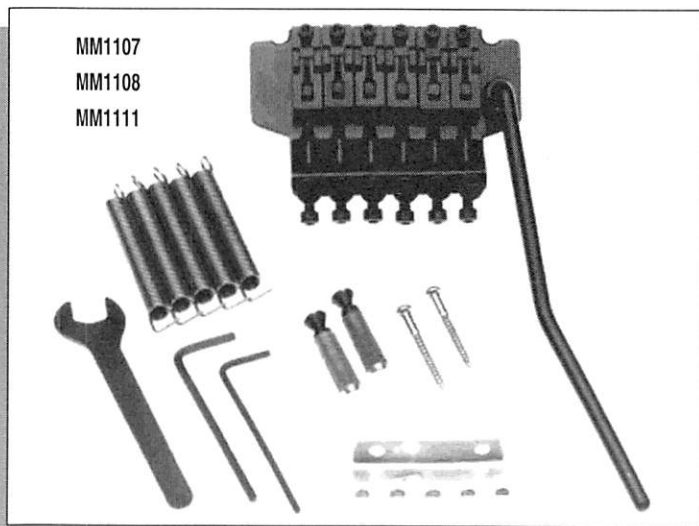


UPGRADE TO MIGHTY MITE[®] PROFESSIONAL GUITAR PARTS

GUITAR/BASS PARTS CATALOG

TREMOLO SYSTEMS

BRIDGES

TAIL PIECES

MM1118
MM1120
MM1122

MM1107
MM1108
MM1111

MM1100