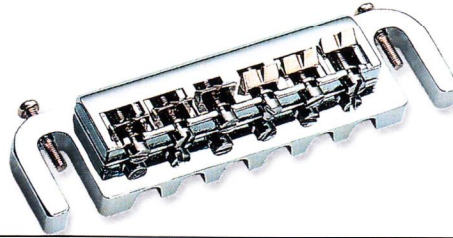

MMHS106B	Mighty Mite® Fender® Vintage Style String Tree - Black (Pkg 2)	$4.95
MMHS106C	Mighty Mite® Fender® Vintage Style String Tree - Chrome (Pkg 2)	$4.50
MMHS106G	Mighty Mite® Fender® Vintage Style String Tree - Gold (Pkg 2)	$5.95
MMS501B (New)	Mighty Mite® Strap Locks (Schaller® compatible) Complete Set w/Buttons (MMS601B) Black	$27.00
MMS501C (New)	Mighty Mite® Strap Locks (Schaller® compatible) Complete Set w/Buttons (MMS601C) Chrome	$25.00
MMS501G (New)	Mighty Mite® Strap Locks (Schaller® compatible) Complete Set w/Buttons (MMS601G) Gold	$29.95
MMS501N (New)	Mighty Mite® Strap Locks (Schaller® compatible) Complete Set w/Buttons (MMS601N) Nickel	$25.00
MMS601G	Mighty Mite® Strap Lock Button(Dunlop® compatible) - Gold (Pkg 2)	$12.50
MMS601x	Mighty Mite® Strap Lock Button(Dunlop® compatible) - (Pkg 2) - Avail In: Black,Chrome or Nickel	$8.95

Floyd Rose