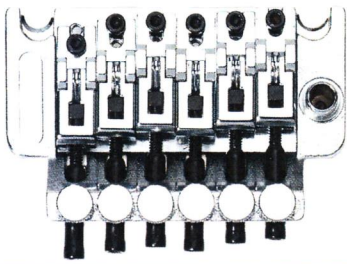

MMHS106B	Mighty Mite® Fender® Vintage Style String Tree - Black (Pkg 2)	$4.95
MMHS106C	Mighty Mite® Fender® Vintage Style String Tree - Chrome (Pkg 2)	$4.50
MMHS106G	Mighty Mite® Fender® Vintage Style String Tree - Gold (Pkg 2)	$5.95
MMS501B (New)	Mighty Mite® Strap Locks (Schaller® compatible) Complete Set w/Buttons (MMS601B) Black	$27.00
MMS501C (New)	Mighty Mite® Strap Locks (Schaller® compatible) Complete Set w/Buttons (MMS601C) Chrome	$25.00
MMS501G (New)	Mighty Mite® Strap Locks (Schaller® compatible) Complete Set w/Buttons (MMS601G) Gold	$29.95
MMS501N (New)	Mighty Mite® Strap Locks (Schaller® compatible) Complete Set w/Buttons (MMS601N) Nickel	$25.00
MMS601G	Mighty Mite® Strap Lock Button(Dunlop® compatible) - Gold (Pkg 2)	$12.50
MMS601x	Mighty Mite® Strap Lock Button(Dunlop® compatible) - (Pkg 2) - Avail In: Black,Chrome or Nickel	$8.95

Floyd Rose