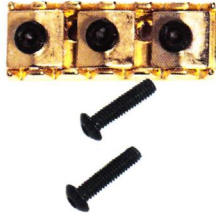

Machine Heads & Tips Continued