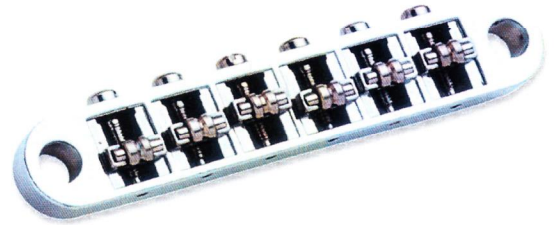

Pre-wired Pickguard Assemblies Continued

MM405W	Mighty Mite® Pre-Wired Pickguard Assembly - W/B/W - HSS Configuration w/ Mighty Mite® MMPSS & MMHG Pickups and US-Retro-Fit Pickguard - Direct Fit for American & Mexican Strat's®	$79.95
MM405x	Mighty Mite® Pre-Wired Pickguard Assembly - B/W/B or Tortoise - HSS Configuration w/ Mighty Mite® MMPSS & MMHG Pickups and US-Retro-Fit Pickguard - Direct Fit for American & Mexican Strat's®	$79.95

Strat & Tele Style Bridges